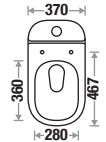

Zone 1 MRP

Crystal White : 14,385/-

Zone 2 MRP

Crystal White : 15,580/-

Features

Available Color

Rumbbo 504

Size : L 660 | W 360 | H 740 mm
S Trap : 300mm (12") | 225mm (9")
Flushing Type : Syphonic
Seat Cover : Slow Motion PP