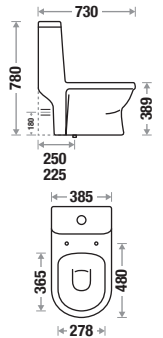

Features

Available Color

Belton 526

Size : L 660 | W 355 | H 745 mm

S Trap : 225mm (9") | 100mm (4") | P Trap : 180 mm

Flushing Type : Wash Down

Seat Cover : Slow Motion PP

Zone 1 MRP