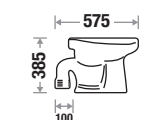

Features

Available Color