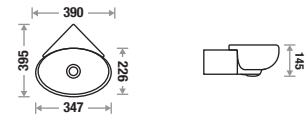

Zone 2 MRP

Crystal White : 1,805/-

Available Color ☐

Features