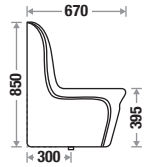

Crystal White : 23,935/-

Zone 2 MRP

Crystal White : 27,025/-

Features

Available Color

Kodiaq 519

Size : L 660 | W 370 | H 730 mm

S Trap : 300 mm (12") | 225 mm (9")
Flushing Type : Syphonic Tornado
Seat Cover : Slow Motion PP