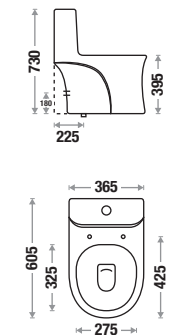

Available Color