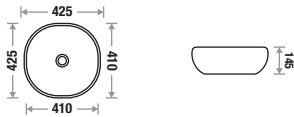

Zone 2 MRP

Crystal White : 4,350/-

Available Color ☐

Features