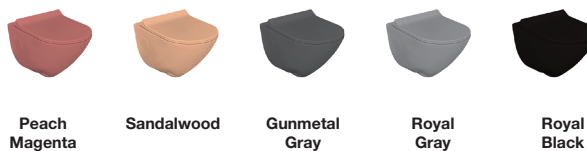

Features

Available Color