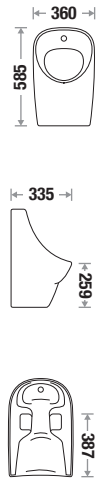

Delta 133

Size : L 335 | W 360 | H 585 mm

Fixing : Universal Urinal Bracket