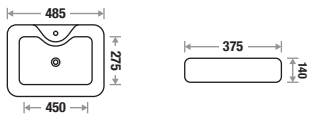

Zone 2 MRP

Crystal White : 4,250/-

Available Color ☐

Features