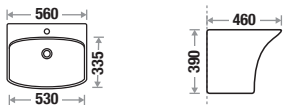

Zone 2 MRP

Crystal White : 6,180/-

Available Color ☐

Features