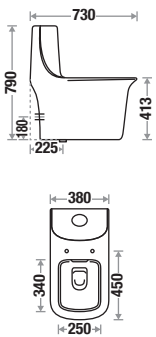

With Jet : 15,715/-

Zone 2 MRP

Crystal White : 15,935/-

With Jet : 17,020/-

Features

Available Color

Slender 1010

Size : L 660 | W 370 | H 755 mm
S Trap : 300mm (12") | 225mm (9")
Flushing Type : Syphonic Tornado
Seat Cover : UF