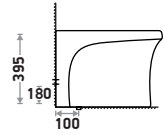

Lexa

Size : L 530 | W 365 | H 395 mm

S Trap Code : 485

P Trap Code : 486

Seat Cover : Slow Motion PP

Zone 1 MRP

Crystal White : 7,460/-

With Jet : 8,470/-

Zone 2 MRP

Crystal White : 8,080/-

With Jet : 9,180/-

Features

Available Color

Milano

Size : L 480 | W 345 | H 390 mm

S Trap Code : 450

P Trap Code : 449

Seat Cover : Slow Motion PP

Zone 1 MRP

Crystal White : 6,785/-

Zone 2 MRP

Crystal White : 7,350/-

Features

Available Color

Liberty

Size : L 575 | W 355 | H 405 mm

S Trap Code : 461

P Trap Code : 462

Seat Cover : Slow Motion PP

Zone 1 MRP

Crystal White : 6,030/-

With Jet : 7,030/-

Standard : 6,935/-

Zone 2 MRP

Crystal White : 6,815/-

With Jet : 7,955/-

Standard : 7,845/-

Features

Available Color