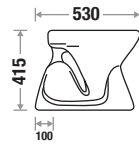

Zone 2 MRP

Crystal White : 2,835/-
Standard : 3,260/-

Features

Available Color