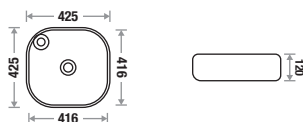

Zone 2 MRP

Crystal White : 6,280/-

Available Color ☐

Features