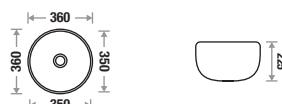

Zone 2 MRP

Crystal White : 6,280/-

Available Color ☐

Features