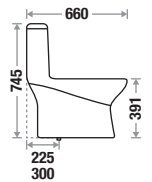

One Piece Closet

Flair

Size : L 670 | W 380 | H 850 mm

S Trap : 300mm (12")
Flushing Type : Wash Down
Seat Cover : Slow Motion

Zone 1 MRP

Crystal White : 23,935/-

Zone 2 MRP

Crystal White : 27,025/-

Features

Available Color

Kodiaq 519

Size : L 660 | W 370 | H 730 mm

S Trap : 300 mm (12") | 225 mm (9")
Flushing Type : Syphonic Tornado
Seat Cover : Slow Motion PP

Zone 1 MRP

Crystal White : 12,980/-
With Jet : 14,025/-
Standard : 14,930/-

Zone 2 MRP

Crystal White : 14,055/-
With Jet : 15,190/-
Standard : 16,160/-

Features

Available Color

Jesper 521

Size : L 660 | W 370 | H 745 mm

S Trap : 300 mm (12") | 225 mm (9")
Flushing Type : Syphonic Tornado
Seat Cover : Slow Motion PP

Zone 1 MRP

Crystal White : 12,980/-
With Jet : 14,025/-
Standard : 14,930/-
Special : 21,120/-

Zone 2 MRP

Crystal White : 14,055/-
With Jet : 15,190/-
Standard : 16,160/-
Special : 22,875/-

Features

Available Color