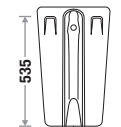

1. Universal Urinal Bracket
2. Outlet Accessories
3. Sensor

Zone 1 MRP

Crystal White : 15,380/-

Zone 2 MRP

Crystal White : 16,660/-

Available Color

Corner Urinal Java 134

Size : L 380 | W 350 | H 580 mm