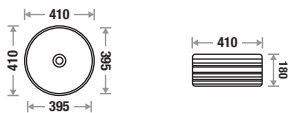

Zone 2 MRP

Crystal White : 6,680/-

Available Color ☐

Features