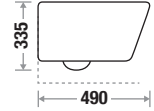

Eddy 427 O

Size : L 490 | W 355 | H 335 mm

Flushing Type : Tornado
Seat Cover : UF

Zone 1 MRP

Crystal White : 13,670/-

Zone 2 MRP

Crystal White : 14,950/-

Features

Available Color

Canton B121

Size : L 490 | W 360 | H 370 mm

Flushing Type : Rimless
Seat Cover : UF

Zone 1 MRP

Crystal White : 14,375/-

Zone 2 MRP

Crystal White : 15,710/-

Features

Available Color

Taurus B520

Size : L 515 | W 360 | H 360 mm

Flushing Type : Rimless
Seat Cover : UF

Zone 1 MRP

Crystal White : 14,375/-

Zone 2 MRP

Crystal White : 15,710/-

Features

Available Color