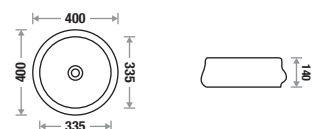

Zone 2 MRP

Crystal White : 4,345/-

Available Color ☐

Features