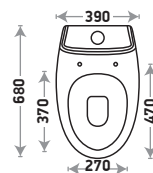

Desire 540

Size : L 665 | W 370 | H 750 mm

S Trap : 225 mm (9")

Flushing Type : Syphonic Tornado

Seat Cover : Slow Motion PP

Zone 1 MRP

Crystal White : 12,980/-

With Jet : 14,025/-

Zone 2 MRP

Crystal White : 14,055/-

With Jet : 15,190/-

Features

Available Color

Jordon 531

Size : L 640 | W 355 | H 740 mm

S Trap : 300 mm (12") | 225 mm (9") P Trap : 180 mm

Flushing Type : Wash Down (Rimless)

Seat Cover : Slow Motion PP

Zone 1 MRP

Crystal White : 11,625/-

With Jet : 12,650/-

Zone 2 MRP

Crystal White : 12,915/-

With Jet : 14,060/-

Features

Available Color

Stella 533

Size : L 680 | W 390 | H 775 mm

S Trap : 250 mm (10") | 225 mm (9") | P Trap : 180 mm

Flushing Type : Wash Down

Seat Cover : Slow Motion PP

Zone 1 MRP

Crystal White : 11,625/-

Zone 2 MRP

Crystal White : 12,585/-

Features

Available Color