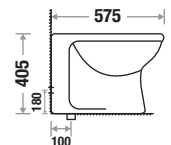

Lexa

Size : L 530 | W 365 | H 395 mm

S Trap Code : 485

P Trap Code : 486

Seat Cover : Slow Motion PP

Zone 1 MRP

Crystal White : 7,460/-

With Jet : 8,470/-

Zone 2 MRP

Crystal White : 8,080/-

With Jet : 9,180/-

Features

Available Color

Milano

Size : L 480 | W 345 | H 390 mm

S Trap Code : 450

P Trap Code : 449

Seat Cover : Slow Motion PP

Zone 1 MRP

Crystal White : 6,785/-

Zone 2 MRP

Crystal White : 7,350/-

Features

Available Color

Liberty

Size : L 575 | W 355 | H 405 mm

S Trap Code : 461

P Trap Code : 462

Seat Cover : Slow Motion PP

Zone 1 MRP

Crystal White : 6,030/-

With Jet : 7,030/-

Standard : 6,935/-

Zone 2 MRP

Crystal White : 6,815/-

With Jet : 7,955/-

Standard : 7,845/-

Features

Available Color