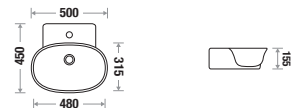

Cuboid 8001

Size : L 505 | W 420 | H 130 mm
Fixing : Table Top | Wall Hung

Zone 1 MRP

Crystal White : 4,370/-

Zone 2 MRP

Crystal White : 4,730/-

Available Color ☐

Features