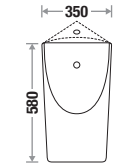

1. Universal Urinal Bracket
2. Outlet Accessories
3. Sensor

Zone 1 MRP

Crystal White : 15,380/-

Zone 2 MRP

Crystal White : 16,660/-

Available Color

Corner Urinal Java 134

Size : L 380 | W 350 | H 580 mm