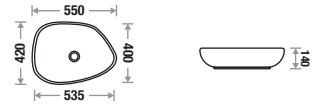

Zone 2 MRP

Crystal White : 6,295/-

Available Color ☐

Features