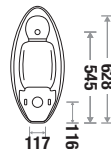

7055

Size : L 345 | W 280 | H 680 mm

Fixing : Wall Mounted Outlet