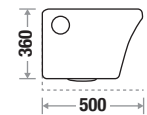

Zone 2 MRP

Crystal White : 13,945/-
With Jet : 15,065/-
Special : 21,610/-

Features

Available Color

Peach Magenta Sandalwood Gunmetal Gray Royal Gray Royal Black

NEW

Aryaa Rimless 443

Size : L 520 | W 350 | H 360 mm
 Flushing Type : Rimless
 Seat Cover : UF