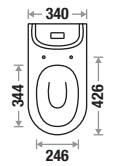

One Piece Closet

Convex 516

Size : L 670 | W 355 | H 725 mm

S Trap : 225 mm (9") | P Trap : 180 mm

Flushing Type : Wash Down

Seat Cover : Slow Motion PP

Zone 1 MRP

Crystal White : 11,280/-

With Jet : 12,310/-

Standard : 12,975/-

Special : 18,465/-

Zone 2 MRP

Crystal White : 12,220/-

With Jet : 13,335/-

Standard : 14,050/-

Special : 19,995/-

Features

Available Color

Jucar 520

Size : L 630 | W 340 | H 750 mm

S Trap : 225 mm (9") | P Trap : 180 mm

Flushing Type : Wash Down

Seat Cover : Slow Motion PP

Zone 1 MRP

Crystal White : 9,920/-

Zone 2 MRP

Crystal White : 10,735/-

Features

Available Color

Single Vortex Flushing

Streamlined and strong - our Single Vortex Flushing creates a powerful whirl with just one water outlet.

Double Vortex Flushing

Our Double Vortex Flushing creates a force-full swirl with two water outlet. Leaving nothing behind.

Silent Operations

Our products are designed for a quieter, more comfortable environment. Produces low to no noise while operating.

No Splashing

Prevents water from splashing out during use. Ensures a cleaner & hygienic experience by keeping surrounding areas dry.