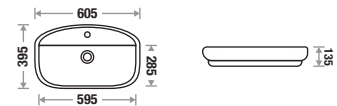

Zone 2 MRP

Crystal White : 6,280/-

Available Color ☐

Features