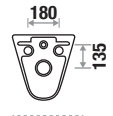

Avior BL 15 B

Size : L 485 | W 360 | H 360 mm

Flushing Type : Rimless
Seat Cover : UF

Zone 1 MRP

Crystal White : 10,690/-

Zone 2 MRP

Crystal White : 11,575/-

Features

Available Color

Edge BL 16 B

Size : L 520 | W 360 | H 375 mm

Flushing Type : Rimless
Seat Cover : UF

Zone 1 MRP

Crystal White : 10,690/-

Zone 2 MRP

Crystal White : 11,575/-

Features

Available Color

Silo Nxt 454

Size : L 500 | W 390 | H 360 mm

Flushing Type : Rimless
Seat Cover : UF (White Color) | PP (Rest Color)

Zone 1 MRP

Crystal White : 12,870/-
With Jet : 13,910/-
Special : 19,945/-

Zone 2 MRP

Crystal White : 13,945/-
With Jet : 15,065/-
Special : 21,610/-

Features

Available Color

Peach Magenta   Sandalwood   Gunmetal Gray   Royal Gray   Royal Black