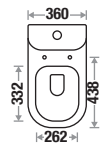

Gunmetal Gray

Royal Gray

Royal Black

Duke

Size : L 710 | W 440 | H 760 mm
S Trap : 300mm (12")
Flushing Type : Wash Down
Seat Cover : Slow Motion

Zone 1 MRP

Crystal White : 25,645/-

Zone 2 MRP