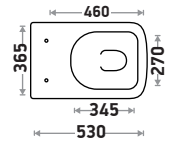

Lexa

Size : L 530 | W 365 | H 395 mm

S Trap Code : 485

P Trap Code : 486

Seat Cover : Slow Motion PP

Zone 1 MRP

Crystal White : 7,460/-

With Jet : 8,470/-

Zone 2 MRP

Crystal White : 8,080/-

With Jet : 9,180/-

Features

Available Color

Milano

Size : L 480 | W 345 | H 390 mm

S Trap Code : 450

P Trap Code : 449

Seat Cover : Slow Motion PP

Zone 1 MRP

Crystal White : 6,785/-

Zone 2 MRP

Crystal White : 7,350/-

Features

Available Color

Liberty

Size : L 575 | W 355 | H 405 mm

S Trap Code : 461

P Trap Code : 462

Seat Cover : Slow Motion PP

Zone 1 MRP

Crystal White : 6,030/-

With Jet : 7,030/-

Standard : 6,935/-

Zone 2 MRP

Crystal White : 6,815/-

With Jet : 7,955/-

Standard : 7,845/-

Features

Available Color