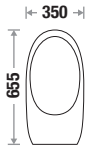

Jade Urinal 127

Size : L 295 | W 350 | H 655 mm

Fixing : Wall Mounted Outlet