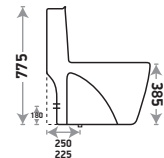

Desire 540

Size : L 665 | W 370 | H 750 mm

S Trap : 225 mm (9")

Flushing Type : Syphonic Tornado

Seat Cover : Slow Motion PP

Zone 1 MRP

Crystal White : 12,980/-

With Jet : 14,025/-

Zone 2 MRP

Crystal White : 14,055/-

With Jet : 15,190/-

Features

Available Color

Jordon 531

Size : L 640 | W 355 | H 740 mm

S Trap : 300 mm (12") | 225 mm (9") P Trap : 180 mm

Flushing Type : Wash Down (Rimless)

Seat Cover : Slow Motion PP

Zone 1 MRP

Crystal White : 11,625/-

With Jet : 12,650/-

Zone 2 MRP

Crystal White : 12,915/-

With Jet : 14,060/-

Features

Available Color

Stella 533

Size : L 680 | W 390 | H 775 mm

S Trap : 250 mm (10") | 225 mm (9") | P Trap : 180 mm

Flushing Type : Wash Down

Seat Cover : Slow Motion PP

Zone 1 MRP

Crystal White : 11,625/-

Zone 2 MRP

Crystal White : 12,585/-

Features

Available Color