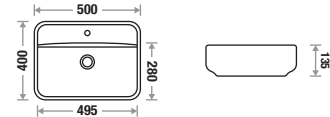

Zone 2 MRP

Crystal White : 6,475/-

Available Color ☐

Features