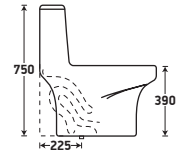

Desire 540

Size : L 665 | W 370 | H 750 mm

S Trap : 225 mm (9")

Flushing Type : Syphonic Tornado

Seat Cover : Slow Motion PP

Zone 1 MRP

Crystal White : 12,980/-

With Jet : 14,025/-

Zone 2 MRP

Crystal White : 14,055/-

With Jet : 15,190/-

Features

Available Color

Jordon 531

Size : L 640 | W 355 | H 740 mm

S Trap : 300 mm (12") | 225 mm (9") P Trap : 180 mm

Flushing Type : Wash Down (Rimless)

Seat Cover : Slow Motion PP

Zone 1 MRP

Crystal White : 11,625/-

With Jet : 12,650/-

Zone 2 MRP

Crystal White : 12,915/-

With Jet : 14,060/-

Features

Available Color

Stella 533

Size : L 680 | W 390 | H 775 mm

S Trap : 250 mm (10") | 225 mm (9") | P Trap : 180 mm

Flushing Type : Wash Down

Seat Cover : Slow Motion PP

Zone 1 MRP

Crystal White : 11,625/-

Zone 2 MRP

Crystal White : 12,585/-

Features

Available Color