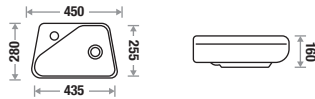

Zone 2 MRP

Crystal White : 1,805/-

Available Color ☐

Features