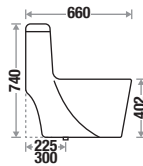

Slender 1010

Size : L 660 | W 370 | H 755 mm
S Trap : 300mm (12") | 225mm (9")
Flushing Type : Syphonic Tornado
Seat Cover : UF

Zone 1 MRP

Crystal White : 14,385/-

Zone 2 MRP

Crystal White : 15,580/-

Features

Available Color

Rumbbo 504

Size : L 660 | W 360 | H 740 mm
S Trap : 300mm (12") | 225mm (9")
Flushing Type : Syphonic
Seat Cover : Slow Motion PP

Zone 1 MRP

Crystal White : 13,685/-
Special : 22,175/-

Zone 2 MRP

Crystal White : 14,805/-
Special : 24,010/-

Features

Available Color

Duke

Size : L 710 | W 440 | H 760 mm
S Trap : 300mm (12")
Flushing Type : Wash Down
Seat Cover : Slow Motion

Zone 1 MRP

Crystal White : 25,645/-

Zone 2 MRP

Crystal White : 27,025/-

Features

Available Color