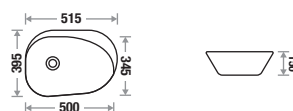

Zone 2 MRP

Crystal White : 6,295/-

Available Color ☐

Features