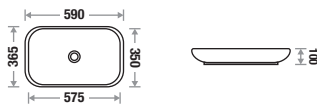

Zone 2 MRP

Crystal White : 5,355/-

Available Color ☐

Features