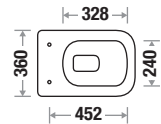

Avior BL 15 B

Size : L 485 | W 360 | H 360 mm

Flushing Type : Rimless
Seat Cover : UF

Zone 1 MRP

Crystal White : 10,690/-

Zone 2 MRP

Crystal White : 11,575/-

Features

Available Color

Edge BL 16 B

Size : L 520 | W 360 | H 375 mm

Flushing Type : Rimless
Seat Cover : UF

Zone 1 MRP

Crystal White : 10,690/-

Zone 2 MRP

Crystal White : 11,575/-

Features

Available Color

Silo Nxt 454

Size : L 500 | W 390 | H 360 mm

Flushing Type : Rimless
Seat Cover : UF (White Color) | PP (Rest Color)

Zone 1 MRP

Crystal White : 12,870/-
With Jet : 13,910/-
Special : 19,945/-

Zone 2 MRP

Crystal White : 13,945/-
With Jet : 15,065/-
Special : 21,610/-

Features

Available Color

Peach Magenta   Sandalwood   Gunmetal Gray   Royal Gray   Royal Black