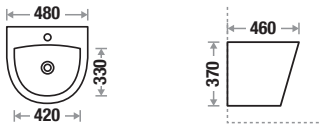

Peach Magenta Sandalwood Gunmetal Gray Royal Gray Royal Black

Features