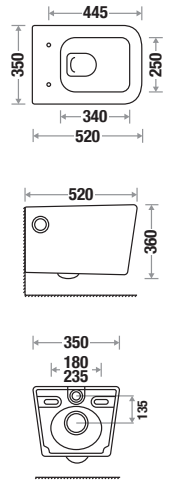

Arya 443 UF

Size : L 565 | W 360 | H 355 mm
Flushing Type : Box Rim
Seat Cover : UF

Zone 1 MRP	Zone 2 MRP
Crystal White : 11,565/-	Crystal White : 12,525/-
With Jet : 12,655/-	With Jet : 13,710/-

Available Color ☐