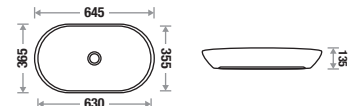

Zone 2 MRP

Crystal White : 6,280/-

Available Color ☐

Features