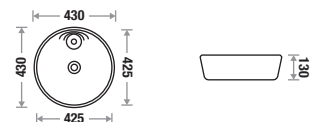

Zone 2 MRP

Crystal White : 5,275/-

Available Color ☐

Features