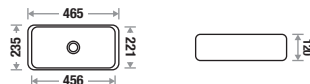

Zone 2 MRP

Crystal White : 2,660/-

Available Color ☐

Features