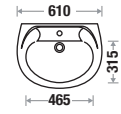

Zone 2 MRP

Crystal White
Wash Basin : 2,020/-
Pedestal : 2,130/-
Complete Set : 4,150/-

Available Color