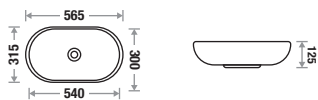

Zone 2 MRP

Crystal White : 4,470/-

Available Color ☐

Features