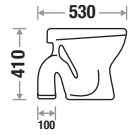

Sandalwood

Gunmetal Gray

Royal Gray

Royal Black

Classic P Trap

Size : L 520 | W 370 | H 410 mm

P Trap Code : 411
(MRP Without Seat Cover)

Zone 1 MRP