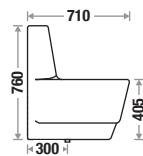

Zone 2 MRP

Crystal White : 27,025/-

Features

Available Color