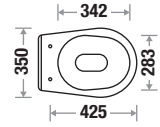

Bolt 460F

Size : L 480 | W 350 | H 365 mm

Seat Cover : Slow Motion PP

Zone 1 MRP

Crystal White : 5,490/-
Standard : 6,315/-

Zone 2 MRP

Crystal White : 6,185/-
Standard : 7,120/-

Features

Available Color

Novus 458

Size : L 535 | W 365 | H 370 mm

Seat Cover : Slow Motion PP

Zone 1 MRP

Crystal White : 4,900/-
Standard : 5,635/-

Zone 2 MRP

Crystal White : 5,310/-
Standard : 6,105/-

Features

Available Color

Cub 425

Size : L 480 | W 340 | H 360 mm

Seat Cover : Slow Motion PP

Zone 1 MRP

Crystal White : 4,900/-
With Jet : 5,910/-
Standard : 5,635/-

Zone 2 MRP

Crystal White : 5,520/-
With Jet : 6,650/-
Standard : 6,350/-

Features

Available Color