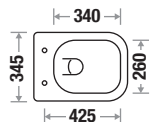

Squiro NXT 455 N

Size : L 500 | W 350 | H 345 mm

Flushing Type : Rimless
Seat Cover : Slow Motion PP

Zone 1 MRP

Crystal White : 8,240/-
With Jet : 9,270/-

Zone 2 MRP

Crystal White : 9,315/-
With Jet : 10,465/-

Features

Available Color

Enigmatic 424

Size : L 540 | W 350 | H 375 mm

Flushing Type : Rimless
Seat Cover : Slow Motion PP

Zone 1 MRP

Crystal White : 7,520/-
With Jet : 8,545/-
Standard : 8,650/-
Special : 12,715/-

Zone 2 MRP

Crystal White : 8,145/-
With Jet : 9,250/-
Standard : 9,365/-
Special : 13,765/-

Features

Available Color

Stuart 459F

Size : L 485 | W 345 | H 370 mm

Seat Cover : Slow Motion PP

Zone 1 MRP

Crystal White : 6,520/-
Standard : 7,500/-

Zone 2 MRP

Crystal White : 7,065/-
Standard : 8,130/-

Features

Available Color