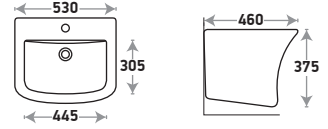

Zone 2 MRP

Crystal White : 6,180/-

Available Color ☐

Features