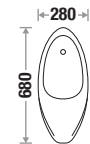

7055

Size : L 345 | W 280 | H 680 mm

Fixing : Wall Mounted Outlet