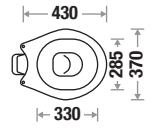

Sandalwood

Gunmetal Gray

Royal Gray

Royal Black

Classic P Trap

Size : L 520 | W 370 | H 410 mm

P Trap Code : 411
(MRP Without Seat Cover)

Zone 1 MRP