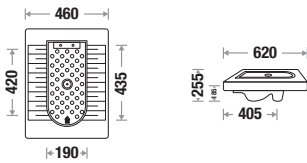

Luxury Pan 24" 102

Size : L 620 | W 460 | H 255 mm
Bulit - in S Trap - 405 mm

Zone 1 MRP

Crystal White : 7,110/-

Zone 2 MRP

Crystal White : 7,705/-

Available Color 

Imperial Squatting Pan 23" 103 (Box Rim)