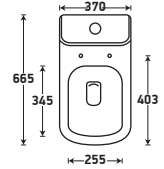

Desire 540

Size : L 665 | W 370 | H 750 mm

S Trap : 225 mm (9")

Flushing Type : Syphonic Tornado

Seat Cover : Slow Motion PP

Zone 1 MRP

Crystal White : 12,980/-

With Jet : 14,025/-

Zone 2 MRP

Crystal White : 14,055/-

With Jet : 15,190/-

Features

Available Color

Jordon 531

Size : L 640 | W 355 | H 740 mm

S Trap : 300 mm (12") | 225 mm (9") P Trap : 180 mm

Flushing Type : Wash Down (Rimless)

Seat Cover : Slow Motion PP

Zone 1 MRP

Crystal White : 11,625/-

With Jet : 12,650/-

Zone 2 MRP

Crystal White : 12,915/-

With Jet : 14,060/-

Features

Available Color

Stella 533

Size : L 680 | W 390 | H 775 mm

S Trap : 250 mm (10") | 225 mm (9") | P Trap : 180 mm

Flushing Type : Wash Down

Seat Cover : Slow Motion PP

Zone 1 MRP

Crystal White : 11,625/-

Zone 2 MRP

Crystal White : 12,585/-

Features

Available Color