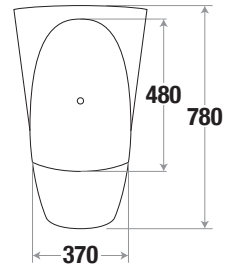

Wudu Basin

Wudu Basin 1007

Size : L 470 | W 360 | H 780 mm

Zone 1 MRP

Crystal White : 32,750/-

Zone 2 MRP

Crystal White : 32,750/-

Features :

Accessories Include :