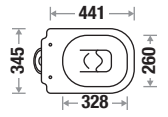

With Jet : 8,090/-

Standard : 7,990/-

Features

Available Color

Dove

Size : L 550 | W 340 | H 415 mm

S Trap Code : 440

P Trap Code : 441