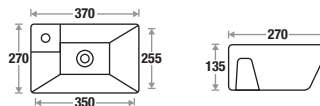

Zone 2 MRP

Crystal White : 1,895/-

Available Color ☐

Features