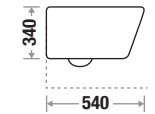

Available Color