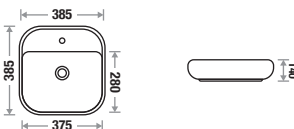

Zone 2 MRP

Crystal White : 4,350/-

Available Color ☐

Features