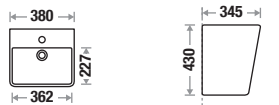

Features 

Liscio 8033

Size : L 380 | W 345 | H 430 mm

Available Color : Crystal White

Zone 1 MRP : 7,135/- | Zone 2 MRP : 7,725/-

Available Color : Special

Zone 1 MRP : 11,060/- | Zone 2 MRP : 11,975/-

Features 