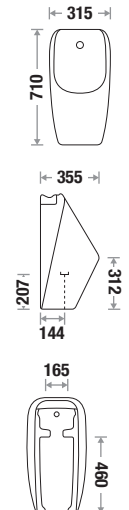

7035 Sensor Urinal

Size : L 355 | W 315 | H 710 mm

Fixing : Universal Urinal Bracket

Accessories Include :

1. Universal Urinal Bracket
2. Sensor

Zone 1 MRP

Crystal White : 15,380/-

Zone 2 MRP

Crystal White : 16,660/-

Available Color