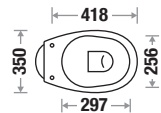

Zone 2 MRP

Crystal White : 2,835/-
Standard : 3,260/-

Features

Available Color