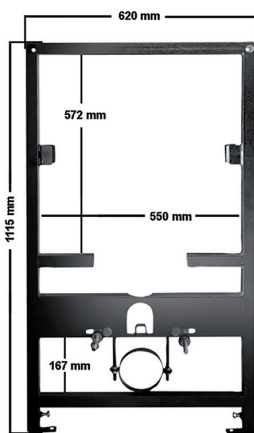

- Adjustable to all Wallvit Pan.
- Adjustable Legs.
- High quality structure design.
- Comes with wall fixing hooks and rag bolts.

Zone 1 MRP

Full Frame for Concealed Cistern	5,345/-