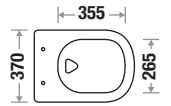

Available Color