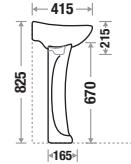

Royal Black

Available Color