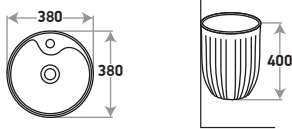

Zone 2 MRP

Crystal White : 12,535/-

Available Color ☐

Features