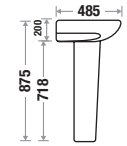

Accessories Include :

Kimberly WB 703 | PD 625

Size : L 610 | W 485 | H 875 mm

Fixing : Rag Bolt

Zone 1 MRP

Crystal White
Wash Basin : 2,685/-
Pedestal : 1,775/-
Complete Set : 4,460/-

Zone 2 MRP

Crystal White
Wash Basin : 2,910/-
Pedestal : 2,130/-
Complete Set : 5,040/-