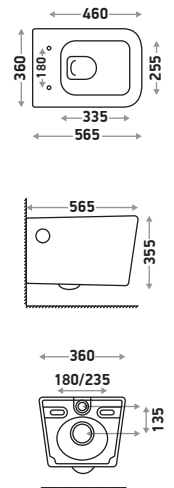

Arya 443 PP

Size : L 565 | W 360 | H 355 mm
Flushing Type : Box Rim
Seat Cover : Slow Motion PP

Zone 1 MRP	Zone 2 MRP
Crystal White : 10,195/-	Crystal White : 11,045/-
With Jet : 11,290/-	With Jet : 12,230/-

Available Color ☐