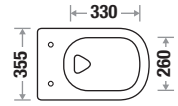

Eddy 427 O

Size : L 490 | W 355 | H 335 mm

Flushing Type : Tornado
Seat Cover : UF

Zone 1 MRP

Crystal White : 13,670/-

Zone 2 MRP

Crystal White : 14,950/-

Features

Available Color

Canton B121

Size : L 490 | W 360 | H 370 mm

Flushing Type : Rimless
Seat Cover : UF

Zone 1 MRP

Crystal White : 14,375/-

Zone 2 MRP

Crystal White : 15,710/-

Features

Available Color

Taurus B520

Size : L 515 | W 360 | H 360 mm

Flushing Type : Rimless
Seat Cover : UF

Zone 1 MRP

Crystal White : 14,375/-

Zone 2 MRP

Crystal White : 15,710/-

Features

Available Color