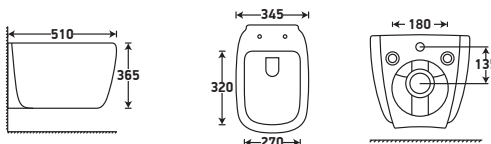

Available Color

Single Vortex
Flushing