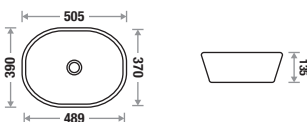

Zone 2 MRP

Crystal White : 5,330/-

Available Color ☐

Features