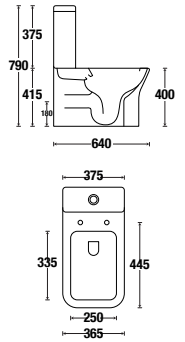

Zone 2 MRP

Crystal White
EWC S/P : 8,050/-
Cistern : 4,830/-