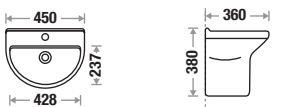

Viva 9055

Size : L 450 | W 360 | H 380 mm

Zone 1 MRP

Crystal White : 4,100/-

Zone 2 MRP

Crystal White : 4,445/-

Available Color ☐

Features