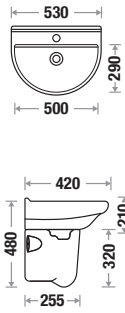

Basin with Half Pedestal

Cedar WB 637 | PD 671

Size : L 530 | W 420 | H 480 mm

Fixing : Rag Bolt

Zone 1 MRP

Crystal White

Wash Basin : 1,740/-

Pedestal : 1,705/-

Complete Set : 3,445/-

Zone 2 MRP

Crystal White

Wash Basin : 1,900/-

Pedestal : 1,850/-

Complete Set : 3,750/-

Available Color ☐