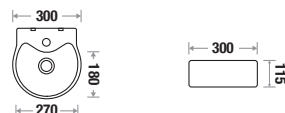

Zone 2 MRP

Crystal White : 1,560/-

Available Color