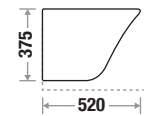

Avior BL 15 B

Size : L 485 | W 360 | H 360 mm

Flushing Type : Rimless
Seat Cover : UF

Zone 1 MRP

Crystal White : 10,690/-

Zone 2 MRP

Crystal White : 11,575/-

Features

Available Color

Edge BL 16 B

Size : L 520 | W 360 | H 375 mm

Flushing Type : Rimless
Seat Cover : UF

Zone 1 MRP

Crystal White : 10,690/-

Zone 2 MRP

Crystal White : 11,575/-

Features

Available Color

Silo Nxt 454

Size : L 500 | W 390 | H 360 mm

Flushing Type : Rimless
Seat Cover : UF (White Color) | PP (Rest Color)

Zone 1 MRP

Crystal White : 12,870/-
With Jet : 13,910/-
Special : 19,945/-

Zone 2 MRP

Crystal White : 13,945/-
With Jet : 15,065/-
Special : 21,610/-

Features

Available Color

Peach Magenta   Sandalwood   Gunmetal Gray   Royal Gray   Royal Black