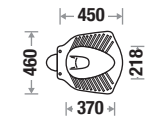

Features

Available Color