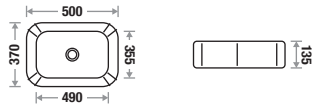

Zone 2 MRP

Crystal White : 6,295/-

Available Color ☐

Features