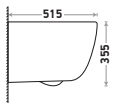

Zone 1 & 2 MRP

Matt Black : 25,299/-

Features