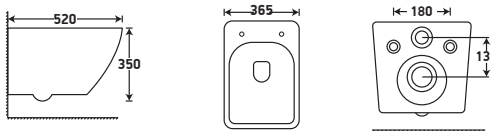

Matina B320

Size : L 510 | W 345 | H 365 mm

Flushing Type : Rimless (Single Vortex)

Seat Cover : UF

Zone 1 MRP

Crystal White : 18,975/-

Zone 2 MRP

Crystal White : 18,975/-