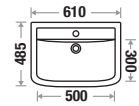

Accessories Include :

Kimberly WB 703 | PD 625

Size : L 610 | W 485 | H 875 mm

Fixing : Rag Bolt

Zone 1 MRP

Crystal White
Wash Basin : 2,685/-
Pedestal : 1,775/-
Complete Set : 4,460/-

Zone 2 MRP

Crystal White
Wash Basin : 2,910/-
Pedestal : 2,130/-
Complete Set : 5,040/-