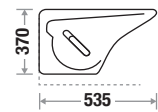

Bolt 460F

Size : L 480 | W 350 | H 365 mm

Seat Cover : Slow Motion PP

Zone 1 MRP

Crystal White : 5,490/-
Standard : 6,315/-

Zone 2 MRP

Crystal White : 6,185/-
Standard : 7,120/-

Features

Available Color

Novus 458

Size : L 535 | W 365 | H 370 mm

Seat Cover : Slow Motion PP

Zone 1 MRP

Crystal White : 4,900/-
Standard : 5,635/-

Zone 2 MRP

Crystal White : 5,310/-
Standard : 6,105/-

Features

Available Color

Cub 425

Size : L 480 | W 340 | H 360 mm

Seat Cover : Slow Motion PP

Zone 1 MRP

Crystal White : 4,900/-
With Jet : 5,910/-
Standard : 5,635/-

Zone 2 MRP

Crystal White : 5,520/-
With Jet : 6,650/-
Standard : 6,350/-

Features

Available Color