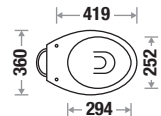

Zone 2 MRP

Crystal White : 2,835/-
Standard : 3,260/-

Features

Available Color