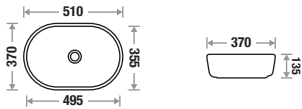

Zone 2 MRP

Crystal White : 6,295/-

Available Color ☐

Features