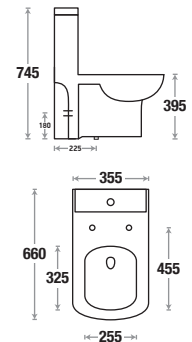

Fabbio 539

Size : L 660 | W 375 | H 760 mm

S Trap : 225 mm (9") | P Trap : 180 mm

Flushing Type : Wash Down (Rimless)
Seat Cover : Slow Motion PP

Zone 1 MRP

Crystal White : 10,945/-
With Jet : 11,965/-

Zone 2 MRP

Crystal White : 11,850/-
With Jet : 12,960/-

Features

Available Color