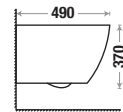

Size : L 490 | W 360 | H 370 mm

Flushing Type : Rimless
Seat Cover : UF

Zone 1 MRP

Crystal White : 14,375/-

Zone 2 MRP

Crystal White : 15,710/-

Features

Available Color