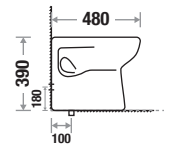

Features

Available Color

Milano

Size : L 480 | W 345 | H 390 mm

S Trap Code : 450

P Trap Code : 449

Seat Cover : Slow Motion PP

Zone 1 MRP