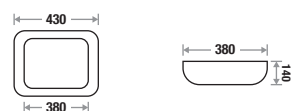

Zone 2 MRP

Crystal White : 12,325/-

Available Color ☐

Features