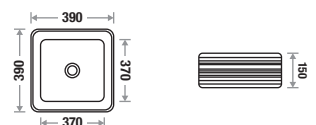

Zone 2 MRP

Crystal White : 7,065/-

Available Color ☐

Features