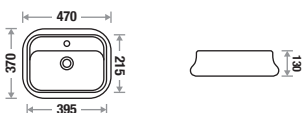

Zone 2 MRP

Crystal White : 5,275/-

Available Color ☐

Features