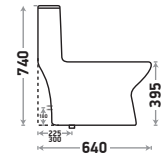

Available Color

Stella 533

Size : L 680 | W 390 | H 775 mm

S Trap : 250 mm (10") | 225 mm (9") | P Trap : 180 mm

Flushing Type : Wash Down

Seat Cover : Slow Motion PP

Zone 1 MRP

Crystal White : 11,625/-