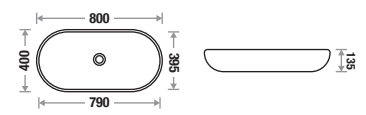

Zone 2 MRP

Crystal White : 12,090/-

Available Color ☐

Features