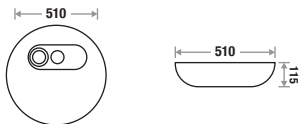

Zone 2 MRP

Crystal White : 14,875/-

Available Color ☐

Features