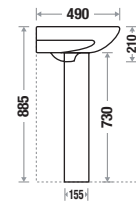

Zone 2 MRP

Crystal White
Wash Basin : 2,020/-
Pedestal : 2,130/-
Complete Set : 4,150/-

Available Color