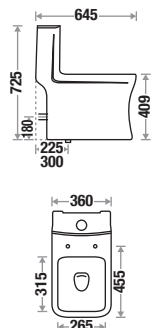

With Jet : 13,700/-

Standard : 14,475/-

Features

Available Color

Lexa 524

Size : L 670 | W 365 | H 745 mm

S Trap : 300 mm (12") | 225 mm (9") | P Trap : 180 mm

Flushing Type : Wash Down
Seat Cover : Slow Motion PP