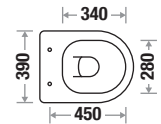

Zone 2 MRP

Crystal White : 13,945/-
With Jet : 15,065/-
Special : 21,610/-

Features

Available Color

Peach Magenta Sandalwood Gunmetal Gray Royal Gray Royal Black

NEW

Aryaa Rimless 443

Size : L 520 | W 350 | H 360 mm
 Flushing Type : Rimless
 Seat Cover : UF