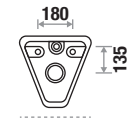

Bolt 460F

Size : L 480 | W 350 | H 365 mm

Seat Cover : Slow Motion PP

Zone 1 MRP

Crystal White : 5,490/-
Standard : 6,315/-

Zone 2 MRP

Crystal White : 6,185/-
Standard : 7,120/-

Features

Available Color

Novus 458

Size : L 535 | W 365 | H 370 mm

Seat Cover : Slow Motion PP

Zone 1 MRP

Crystal White : 4,900/-
Standard : 5,635/-

Zone 2 MRP

Crystal White : 5,310/-
Standard : 6,105/-

Features

Available Color

Cub 425

Size : L 480 | W 340 | H 360 mm

Seat Cover : Slow Motion PP

Zone 1 MRP

Crystal White : 4,900/-
With Jet : 5,910/-
Standard : 5,635/-

Zone 2 MRP

Crystal White : 5,520/-
With Jet : 6,650/-
Standard : 6,350/-

Features

Available Color