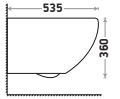

Installation : Blind
Flushing Type : Single Vortex Flushing
Seat Cover : UF

Zone 1 & 2 MRP

Matt Black : 25,299/-

Features

NEW

B212 MBL - Matt Black

Size : L 515 | W 360 | H 355 mm

Installation : Blind
Flushing Type : Single Vortex Flushing
Seat Cover : UF