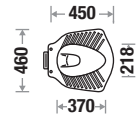

Zone 2 MRP

Crystal White : 5,810/-
Standard : 6,760/-
Special : 9,040/-

Features

Available Color