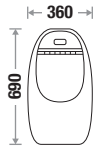

Urinal

7004 Sensor Urinal

Size : L 290 | W 360 | H 690 mm

Fixing : Wall Mounted Outlet

Accessories Include :

1. Universal Urinal Bracket
2. Outlet Accessories
3. Sensor

Zone 1 MRP

Crystal White : 15,380/-

Zone 2 MRP

Crystal White : 16,660/-

Available Color ☐

Corner Urinal Java 134

Size : L 380 | W 350 | H 580 mm

Fixing : Universal Urinal Bracket

Accessories Include :

1. Universal Urinal Bracket
2. Urinal Spreader (Brass)

Zone 1 MRP

Crystal White : 5,610/-

Zone 2 MRP

Crystal White : 6,180/-

Available Color ☐

Halfstall NXT 132

Size : L 380 | W 390 | H 595 mm

Fixing : Universal Urinal Bracket

Accessories Include :

1. Universal Urinal Bracket

Zone 1 MRP

Crystal White : 4,525/-

Zone 2 MRP

Crystal White : 5,500/-

Available Color ☐

Petal 128

Size : L 260 | W 310 | H 430 mm

Fixing : Universal Urinal Bracket

Accessories Include :

1. Universal Urinal Bracket

Zone 1 MRP

Crystal White : 2,500/-
Standard : 2,875/-
Special : 3,875/-

Zone 2 MRP

Crystal White : 2,715/-
Standard : 3,120/-
Special : 4,210/-

Available Color

Royal Black