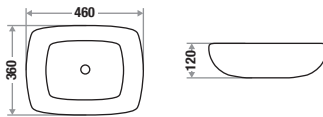

Zone 2 MRP

Crystal White : 4,060/-

Available Color ☐

Features