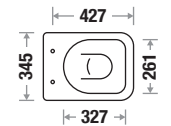

Features

Available Color

Milano

Size : L 480 | W 345 | H 390 mm

S Trap Code : 450

P Trap Code : 449

Seat Cover : Slow Motion PP

Zone 1 MRP