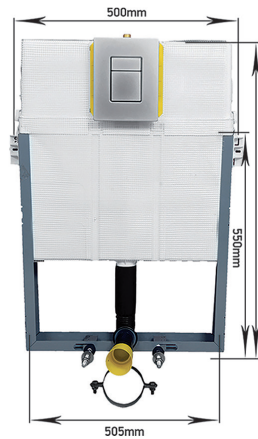

Zone 2 MRP

Full Frame for Concealed Cistern	5,815/-

- Adjustable to all Wallvit Pan.
- High quality structure design.
- Comes with wall fixing hooks and rag bolts.

Zone 1 MRP

Half Frame for Concealed Cistern	3,055/-

Zone 2 MRP

Half Frame for Concealed Cistern	3,325/-