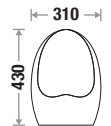

Crystal White : 5,500/-

Available Color

Petal 128

Size : L 260 | W 310 | H 430 mm

Fixing : Universal Urinal Bracket

Accessories Include :

1. Universal Urinal Bracket

Zone 1 MRP