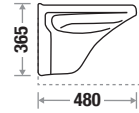

Bolt 460F

Size : L 480 | W 350 | H 365 mm

Seat Cover : Slow Motion PP

Zone 1 MRP

Crystal White : 5,490/-
Standard : 6,315/-

Zone 2 MRP

Crystal White : 6,185/-
Standard : 7,120/-

Features

Available Color

Novus 458

Size : L 535 | W 365 | H 370 mm

Seat Cover : Slow Motion PP

Zone 1 MRP

Crystal White : 4,900/-
Standard : 5,635/-

Zone 2 MRP

Crystal White : 5,310/-
Standard : 6,105/-

Features

Available Color

Cub 425

Size : L 480 | W 340 | H 360 mm

Seat Cover : Slow Motion PP

Zone 1 MRP

Crystal White : 4,900/-
With Jet : 5,910/-
Standard : 5,635/-

Zone 2 MRP

Crystal White : 5,520/-
With Jet : 6,650/-
Standard : 6,350/-

Features

Available Color