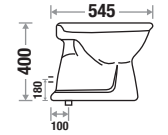

With Jet : 8,090/-

Standard : 7,990/-

Features

Available Color

Dove

Size : L 550 | W 340 | H 415 mm

S Trap Code : 440

P Trap Code : 441