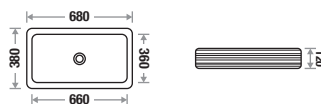

Zone 2 MRP

Crystal White : 8,615/-

Available Color ☐

Features