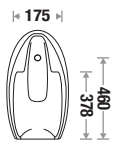

7032

Size : L 350 | W 340 | H 635 mm

Fixing : Universal Urinal Bracket