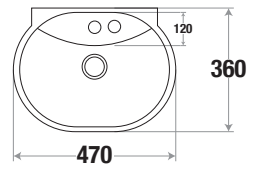

Wudu Basin

Wudu Basin 1007

Size : L 470 | W 360 | H 780 mm

Zone 1 MRP

Crystal White : 32,750/-

Zone 2 MRP

Crystal White : 32,750/-

Features :

Accessories Include :