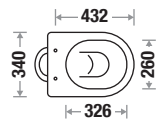

WC Floor Mounted

Amazon

Size : L 545 | W 345 | H 400 mm

S Trap Code : 464

P Trap Code : 463

Seat Cover : Slow Motion PP

Zone 1 MRP

Crystal White : 6,090/-

With Jet : 7,090/-

Standard : 7,000/-

Zone 2 MRP

Crystal White : 6,950/-

With Jet : 8,090/-

Standard : 7,990/-

Features

Available Color

Dove

Size : L 550 | W 340 | H 415 mm

S Trap Code : 440

P Trap Code : 441

Seat Cover : Slow Motion PP

Zone 1 MRP

Crystal White : 4,175/-

With Jet : 5,260/-

Zone 2 MRP

Crystal White : 4,520/-

With Jet : 5,700/-

Features

Available Color

Universal Pan Full Set

Size : L 575 | W 460 | H 385 mm

S Trap Code : 416

(Universal Pan + Seat Cover)

Zone 1 MRP

Crystal White : 5,045/-

Standard : 5,800/-

Special : 7,815/-

Zone 2 MRP

Crystal White : 5,980/-

Standard : 6,880/-

Special : 9,270/-

Features

Available Color