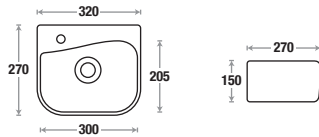

Zone 2 MRP

Crystal White : 1,895/-

Available Color ☐

Features