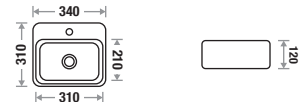

Zone 2 MRP

Crystal White : 1,760/-

Standard : 2,025/-

Available Color ☐ ☒

Features