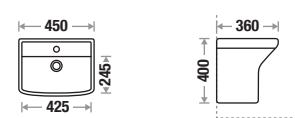

Peach Magenta Sandalwood Gunmetal Gray Royal Gray Royal Black

Features