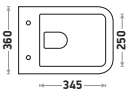

Zone 1 & 2 MRP

Matt Black : 25,299/-

Features