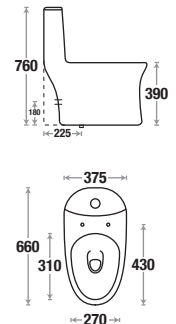

Lexa 524

Size : L 670 | W 365 | H 745 mm

S Trap : 300 mm (12") | 225 mm (9") | P Trap : 180 mm

Flushing Type : Wash Down
Seat Cover : Slow Motion PP

Zone 1 MRP

Crystal White : 10,945/-
With Jet : 11,965/-
Standard : 12,585/-
Special : 17,935/-

Zone 2 MRP

Crystal White : 11,850/-
With Jet : 12,960/-
Standard : 13,630/-
Special : 19,425/-

Features

Available Color

Active 544

Size : L 660 | W 355 | H 745 mm

S Trap : 225 mm (9") | P Trap : 180 mm

Flushing Type : Wash Down
Seat Cover : Slow Motion PP

Zone 1 MRP

Crystal White : 10,265/-
With Jet : 11,290/-

Zone 2 MRP

Crystal White : 11,115/-
With Jet : 12,220/-

Features

Available Color

Fabbio 539

Size : L 660 | W 375 | H 760 mm

S Trap : 225 mm (9") | P Trap : 180 mm

Flushing Type : Wash Down (Rimless)
Seat Cover : Slow Motion PP

Zone 1 MRP

Crystal White : 10,945/-
With Jet : 11,965/-

Zone 2 MRP

Crystal White : 11,850/-
With Jet : 12,960/-

Features

Available Color