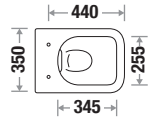

Squiro NXT 455 N

Size : L 500 | W 350 | H 345 mm

Flushing Type : Rimless
Seat Cover : Slow Motion PP

Zone 1 MRP

Crystal White : 8,240/-
With Jet : 9,270/-

Zone 2 MRP

Crystal White : 9,315/-
With Jet : 10,465/-

Features

Available Color

Enigmatic 424

Size : L 540 | W 350 | H 375 mm

Flushing Type : Rimless
Seat Cover : Slow Motion PP

Zone 1 MRP

Crystal White : 7,520/-
With Jet : 8,545/-
Standard : 8,650/-
Special : 12,715/-

Zone 2 MRP

Crystal White : 8,145/-
With Jet : 9,250/-
Standard : 9,365/-
Special : 13,765/-

Features

Available Color

Stuart 459F

Size : L 485 | W 345 | H 370 mm

Seat Cover : Slow Motion PP

Zone 1 MRP

Crystal White : 6,520/-
Standard : 7,500/-

Zone 2 MRP

Crystal White : 7,065/-
Standard : 8,130/-

Features

Available Color