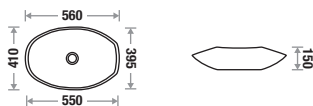

Zone 2 MRP

Crystal White : 6,090/-

Available Color ☐

Features