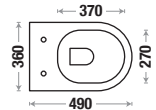

Size : L 490 | W 360 | H 370 mm

Flushing Type : Rimless
Seat Cover : UF

Zone 1 MRP

Crystal White : 14,375/-

Zone 2 MRP

Crystal White : 15,710/-

Features

Available Color