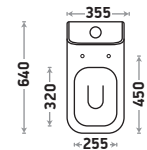

Desire 540

Size : L 665 | W 370 | H 750 mm

S Trap : 225 mm (9")

Flushing Type : Syphonic Tornado

Seat Cover : Slow Motion PP

Zone 1 MRP

Crystal White : 12,980/-

With Jet : 14,025/-

Zone 2 MRP

Crystal White : 14,055/-

With Jet : 15,190/-

Features

Available Color

Jordon 531

Size : L 640 | W 355 | H 740 mm

S Trap : 300 mm (12") | 225 mm (9") P Trap : 180 mm

Flushing Type : Wash Down (Rimless)

Seat Cover : Slow Motion PP

Zone 1 MRP

Crystal White : 11,625/-

With Jet : 12,650/-

Zone 2 MRP

Crystal White : 12,915/-

With Jet : 14,060/-

Features

Available Color

Stella 533

Size : L 680 | W 390 | H 775 mm

S Trap : 250 mm (10") | 225 mm (9") | P Trap : 180 mm

Flushing Type : Wash Down

Seat Cover : Slow Motion PP

Zone 1 MRP

Crystal White : 11,625/-

Zone 2 MRP

Crystal White : 12,585/-

Features

Available Color