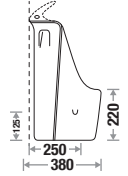

1. Universal Urinal Bracket
2. Outlet Accessories
3. Sensor

Zone 1 MRP

Crystal White : 15,380/-

Zone 2 MRP

Crystal White : 16,660/-

Available Color

Corner Urinal Java 134

Size : L 380 | W 350 | H 580 mm