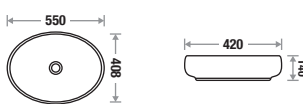

Zone 2 MRP

Crystal White : 6,295/-

Available Color ☐

Features