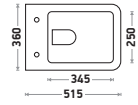

Zone 1 & 2 MRP

Any Color : 22,999/-

Features

B520MSP
Matt Sakura Pink