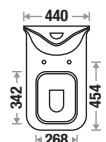

Slender 1010

Size : L 660 | W 370 | H 755 mm
S Trap : 300mm (12") | 225mm (9")
Flushing Type : Syphonic Tornado
Seat Cover : UF

Zone 1 MRP

Crystal White : 14,385/-

Zone 2 MRP

Crystal White : 15,580/-

Features

Available Color

Rumbbo 504

Size : L 660 | W 360 | H 740 mm
S Trap : 300mm (12") | 225mm (9")
Flushing Type : Syphonic
Seat Cover : Slow Motion PP

Zone 1 MRP

Crystal White : 13,685/-
Special : 22,175/-

Zone 2 MRP

Crystal White : 14,805/-
Special : 24,010/-

Features

Available Color

Duke

Size : L 710 | W 440 | H 760 mm
S Trap : 300mm (12")
Flushing Type : Wash Down
Seat Cover : Slow Motion

Zone 1 MRP

Crystal White : 25,645/-

Zone 2 MRP

Crystal White : 27,025/-

Features

Available Color