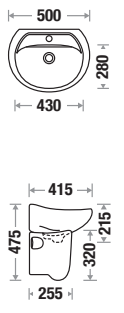

Canon WB 677 | PD 671

Size : L 500 | W 415 | H 475 mm

Fixing : Rag Bolt

Zone 1 MRP

Crystal White

Wash Basin : 1,585/-

Pedestal : 1,705/-

Complete Set : 3,290/-

Zone 2 MRP

Crystal White

Wash Basin : 1,720/-

Pedestal : 1,850/-

Complete Set : 3,570/-

Available Color ☐