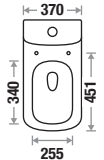

One Piece Closet

Flair

Size : L 670 | W 380 | H 850 mm

S Trap : 300mm (12")
Flushing Type : Wash Down
Seat Cover : Slow Motion

Zone 1 MRP

Crystal White : 23,935/-

Zone 2 MRP

Crystal White : 27,025/-

Features

Available Color

Kodiaq 519

Size : L 660 | W 370 | H 730 mm

S Trap : 300 mm (12") | 225 mm (9")
Flushing Type : Syphonic Tornado
Seat Cover : Slow Motion PP

Zone 1 MRP

Crystal White : 12,980/-
With Jet : 14,025/-
Standard : 14,930/-

Zone 2 MRP

Crystal White : 14,055/-
With Jet : 15,190/-
Standard : 16,160/-

Features

Available Color

Jesper 521

Size : L 660 | W 370 | H 745 mm

S Trap : 300 mm (12") | 225 mm (9")
Flushing Type : Syphonic Tornado
Seat Cover : Slow Motion PP

Zone 1 MRP

Crystal White : 12,980/-
With Jet : 14,025/-
Standard : 14,930/-
Special : 21,120/-

Zone 2 MRP

Crystal White : 14,055/-
With Jet : 15,190/-
Standard : 16,160/-
Special : 22,875/-

Features

Available Color