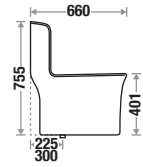

Zone 1 MRP

Crystal White : 14,385/-

Zone 2 MRP

Crystal White : 15,580/-

Features

Available Color

Rumbbo 504

Size : L 660 | W 360 | H 740 mm
S Trap : 300mm (12") | 225mm (9")
Flushing Type : Syphonic
Seat Cover : Slow Motion PP