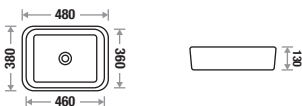

Zone 2 MRP

Crystal White : 5,665/-

Available Color ☐

Features