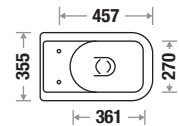

Lexa

Size : L 530 | W 365 | H 395 mm

S Trap Code : 485

P Trap Code : 486

Seat Cover : Slow Motion PP

Zone 1 MRP

Crystal White : 7,460/-

With Jet : 8,470/-

Zone 2 MRP

Crystal White : 8,080/-

With Jet : 9,180/-

Features

Available Color

Milano

Size : L 480 | W 345 | H 390 mm

S Trap Code : 450

P Trap Code : 449

Seat Cover : Slow Motion PP

Zone 1 MRP

Crystal White : 6,785/-

Zone 2 MRP

Crystal White : 7,350/-

Features

Available Color

Liberty

Size : L 575 | W 355 | H 405 mm

S Trap Code : 461

P Trap Code : 462

Seat Cover : Slow Motion PP

Zone 1 MRP

Crystal White : 6,030/-

With Jet : 7,030/-

Standard : 6,935/-

Zone 2 MRP

Crystal White : 6,815/-

With Jet : 7,955/-

Standard : 7,845/-

Features

Available Color