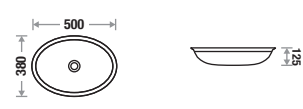

Zone 2 MRP

Crystal White : 6,295/-

Available Color ☐

Features