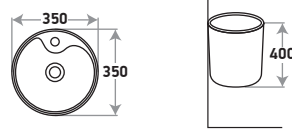

Zone 2 MRP

Crystal White : 10,810/-

Available Color ☐

Features