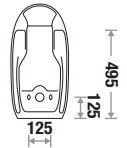

Accessories Include :

1. Universal Urinal Bracket
2. Outlet Accessories

Zone 1 MRP

Crystal White : 6,225/-

Zone 2 MRP

Crystal White : 6,745/-

Available Color ☐