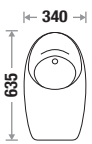

7032

Size : L 350 | W 340 | H 635 mm

Fixing : Universal Urinal Bracket