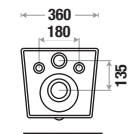

Size : L 490 | W 360 | H 370 mm

Flushing Type : Rimless
Seat Cover : UF

Zone 1 MRP

Crystal White : 14,375/-

Zone 2 MRP

Crystal White : 15,710/-

Features

Available Color