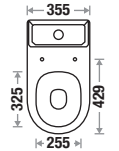

One Piece Closet

Convex 516

Size : L 670 | W 355 | H 725 mm

S Trap : 225 mm (9") | P Trap : 180 mm

Flushing Type : Wash Down

Seat Cover : Slow Motion PP

Zone 1 MRP

Crystal White : 11,280/-

With Jet : 12,310/-

Standard : 12,975/-

Special : 18,465/-

Zone 2 MRP

Crystal White : 12,220/-

With Jet : 13,335/-

Standard : 14,050/-

Special : 19,995/-