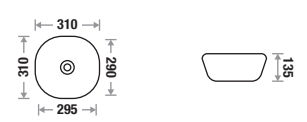

Zone 2 MRP

Crystal White : 3,730/-

Available Color ☐

Features