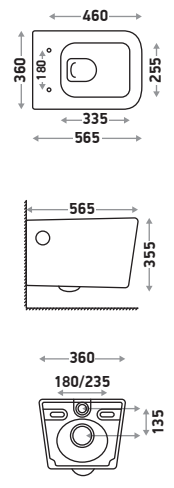

NEW

Aryaa Rimless 443

Size : L 520 | W 350 | H 360 mm
Flushing Type : Rimless
Seat Cover : UF

Zone 1 MRP	Zone 2 MRP
Crystal White : 12,285/-	Crystal White : 13,310/-
With Jet : 13,390/-	With Jet : 14,495/-

Available Color ☐

Arya 443 UF

Size : L 565 | W 360 | H 355 mm
Flushing Type : Box Rim
Seat Cover : UF

Zone 1 MRP	Zone 2 MRP
Crystal White : 11,565/-	Crystal White : 12,525/-
With Jet : 12,655/-	With Jet : 13,710/-

Available Color ☐

Arya 443 PP

Size : L 565 | W 360 | H 355 mm
Flushing Type : Box Rim
Seat Cover : Slow Motion PP

Zone 1 MRP	Zone 2 MRP
Crystal White : 10,195/-	Crystal White : 11,045/-
With Jet : 11,290/-	With Jet : 12,230/-

Available Color ☐