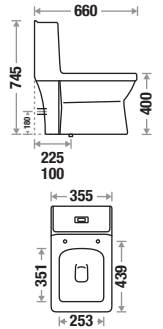

Zone 2 MRP

Crystal White : 12,880/-

Features

Available Color