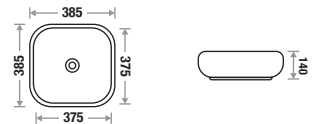

Zone 2 MRP

Crystal White : 5,835/-

Available Color ☐

Features