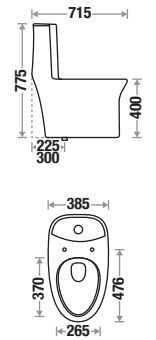

One Piece Closet

Formosa 8852

Size : L 700 | W 365 | H 770 mm

S Trap : 300mm (12") | 225mm (9")

Flushing Type : 4D Syphonic Tornado

Seat Cover : UF (White Color) | PP (Rest Color)

Zone 1 MRP

Crystal White : 14,715/-

Special : 22,810/-

Zone 2 MRP

Crystal White : 15,935/-

Special : 24,670/-

Features

Available Color

NEW

Aqualine 543

Size : L 715 | W 385 | H 775 mm

S Trap : 300mm (12") | 225mm (9")

P Trap : 180mm

Flushing Type : Single Vortex Wash Down

Seat Cover : UF

Zone 1 MRP

Crystal White : 14,715/-

Zone 2 MRP

Crystal White : 15,935/-

Features

Available Color

Regalia 512

Size : L 730 | W 380 | H 790 mm

S Trap : 225 mm (9") | P Trap : 180 mm

Flushing Type : Wash Down

Seat Cover : UF

Zone 1 MRP

Crystal White : 14,715/-

With Jet : 15,715/-

Zone 2 MRP

Crystal White : 15,935/-

With Jet : 17,020/-

Features

Available Color