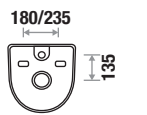

Squiro NXT 455 N

Size : L 500 | W 350 | H 345 mm

Flushing Type : Rimless
Seat Cover : Slow Motion PP

Zone 1 MRP

Crystal White : 8,240/-
With Jet : 9,270/-

Zone 2 MRP

Crystal White : 9,315/-
With Jet : 10,465/-

Features

Available Color

Enigmatic 424

Size : L 540 | W 350 | H 375 mm

Flushing Type : Rimless
Seat Cover : Slow Motion PP

Zone 1 MRP

Crystal White : 7,520/-
With Jet : 8,545/-
Standard : 8,650/-
Special : 12,715/-

Zone 2 MRP

Crystal White : 8,145/-
With Jet : 9,250/-
Standard : 9,365/-
Special : 13,765/-

Features

Available Color

Stuart 459F

Size : L 485 | W 345 | H 370 mm

Seat Cover : Slow Motion PP

Zone 1 MRP

Crystal White : 6,520/-
Standard : 7,500/-

Zone 2 MRP

Crystal White : 7,065/-
Standard : 8,130/-

Features

Available Color