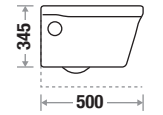

Squiro NXT 455 N

Size : L 500 | W 350 | H 345 mm

Flushing Type : Rimless
Seat Cover : Slow Motion PP

Zone 1 MRP

Crystal White : 8,240/-
With Jet : 9,270/-

Zone 2 MRP

Crystal White : 9,315/-
With Jet : 10,465/-

Features

Available Color

Enigmatic 424

Size : L 540 | W 350 | H 375 mm

Flushing Type : Rimless
Seat Cover : Slow Motion PP

Zone 1 MRP

Crystal White : 7,520/-
With Jet : 8,545/-
Standard : 8,650/-
Special : 12,715/-

Zone 2 MRP

Crystal White : 8,145/-
With Jet : 9,250/-
Standard : 9,365/-
Special : 13,765/-

Features

Available Color

Stuart 459F

Size : L 485 | W 345 | H 370 mm

Seat Cover : Slow Motion PP

Zone 1 MRP

Crystal White : 6,520/-
Standard : 7,500/-

Zone 2 MRP

Crystal White : 7,065/-
Standard : 8,130/-

Features

Available Color