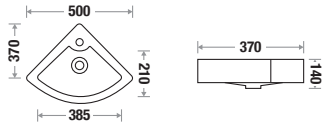

Luxury Pan 24" 102

Size : L 620 | W 460 | H 255 mm
Bulit - in S Trap - 405 mm

Zone 1 MRP

Crystal White : 7,110/-

Zone 2 MRP

Crystal White : 7,705/-

Available Color 

Imperial Squatting Pan 23" 103 (Box Rim)