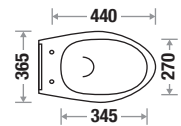

Bolt 460F

Size : L 480 | W 350 | H 365 mm

Seat Cover : Slow Motion PP

Zone 1 MRP

Crystal White : 5,490/-
Standard : 6,315/-

Zone 2 MRP

Crystal White : 6,185/-
Standard : 7,120/-

Features

Available Color

Novus 458

Size : L 535 | W 365 | H 370 mm

Seat Cover : Slow Motion PP

Zone 1 MRP

Crystal White : 4,900/-
Standard : 5,635/-

Zone 2 MRP

Crystal White : 5,310/-
Standard : 6,105/-

Features

Available Color

Cub 425

Size : L 480 | W 340 | H 360 mm

Seat Cover : Slow Motion PP

Zone 1 MRP

Crystal White : 4,900/-
With Jet : 5,910/-
Standard : 5,635/-

Zone 2 MRP

Crystal White : 5,520/-
With Jet : 6,650/-
Standard : 6,350/-

Features

Available Color