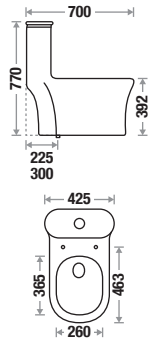

Available Color