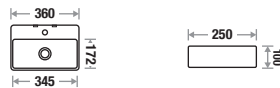

Size : L 360 | W 250 | H 100 mm

Fixing : Rag Bolt

Zone 1 MRP

Crystal White : 2,890/-

Zone 2 MRP

Crystal White : 3,135/-

Available Color

Features 