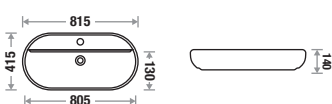

Zone 2 MRP

Crystal White : 12,090/-

Available Color ☐

Features