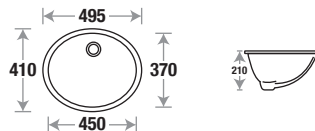

Zone 2 MRP

Crystal White : 3,200/-

Available Color ☐