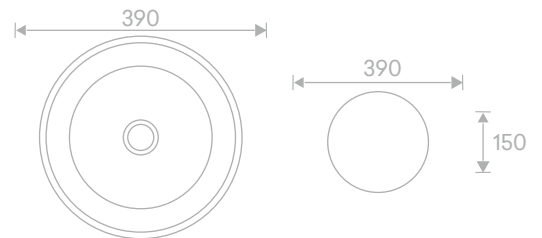

MRP ₹ :
Zone-1 : 7,380/-
Zone-2 : 8,815/-

PORCELAIN Art

Elevating porcelain into functional art, these basins feature intricate motifs, flawless glazing, and superior structural integrity. Designed to complement both contemporary and classical aesthetics, they redefine everyday luxury.

Porcelain Art Basin

Code :
HM-0001

Size :
410L X 410W X 150H mm

MRP ₹ :
Zone-1 : 9,295/-
Zone-2 : 10,500/-

Code :

HM-0002

Size :
410L X 410W X 150H mm

MRP ₹ :
Zone-1 : 9,295/-
Zone-2 : 10,500/-

Porcelain Art Basin

Code :
HM-0003

Size :
390L X 390W X 150H mm

MRP ₹ :
Zone-1 : 9,295/-
Zone-2 : 10,500/-

Code :

HM-0015

Size :
410L X 410W X 150H mm

MRP ₹ :
Zone-1 : 7,750/-
Zone-2 : 8,700/-