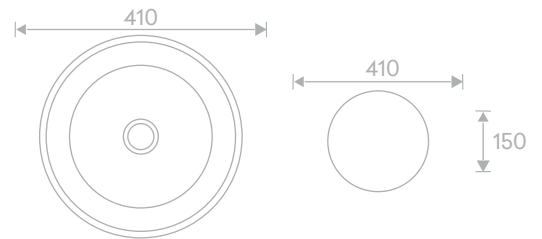

Code :
HM-0001

Size :
410L X 410W X 150H mm

MRP ₹ :
Zone-1 : 9,295/-
Zone-2 : 10,500/-