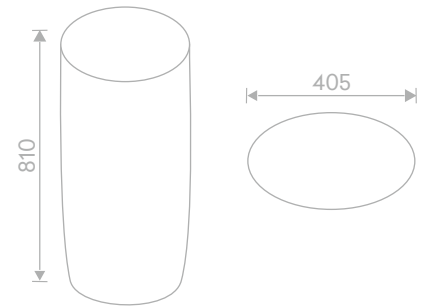

HM-0049

Size :

405L X 405W X 150H mm

MRP ₹ :

Zone-1 : 8,780/-

Zone-2 : 9,900/-

PORCELAIN

One Piece

Seamless one-piece porcelain basins crafted for pure design,
lasting strength, and effortless elegance in modern spaces.

Porcelain One Piece Basin

Code :
HMQ-0001

Size :
405 DIA mm | 810 H mm

MRP ₹ :
Zone-1 : 33,510/-
Zone-2 : 37,000/-

Code :

HMQ-0003

Size :
405 DIA mm | 810 H mm

MRP ₹ :
Zone-1 : 33,510/-
Zone-2 : 37,000/-

Porcelain One Piece Basin

Code :
HMQ-0004

Size :
405 DIA mm | 810 H mm

MRP ₹ :
Zone-1 : 33,510/-
Zone-2 : 37,000/-