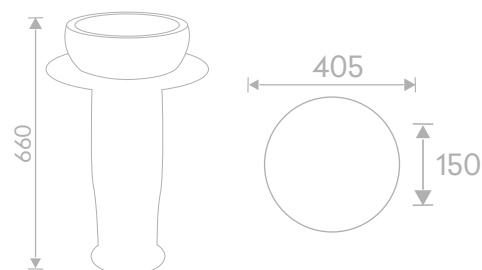

Size :
405 DIA mm | 150 H mm
Pedestal Height - 660 mm

MRP ₹ :
Zone-1 : 24,900/-
Zone-2 : 28,000/-

Code :

HMP-0058

Size :
405 DIA mm | 150 H mm
Pedestal Height - 660 mm

MRP ₹ :
Zone-1 : 24,900/-
Zone-2 : 28,000/-

Porcelain Basin With Stand

Code :
HMP-0060

Size :
405 DIA mm | 150 H mm
Pedestal Height - 660 mm

MRP ₹ :
Zone-1 : 24,900/-
Zone-2 : 28,000/-

Code :

HMP-0062

Size :
405 DIA mm | 150 H mm
Pedestal Height - 660 mm

MRP ₹ :
Zone-1 : 24,900/-
Zone-2 : 28,000/-

Porcelain Basin With Stand

Code :

HMP-0063

Size :

405 DIA mm | 150 H mm
Pedestal Height - 660 mm

MRP ₹ :

Zone-1 : 24,900/-
Zone-2 : 28,000/-

Code :

HMP-0065

Size :

405 DIA mm | 150 H mm
Pedestal Height - 660 mm

MRP ₹ :

Zone-1 : 24,900/-
Zone-2 : 28,000/-

Inspired by Heritage,
Designed for Today

Warranty Terms