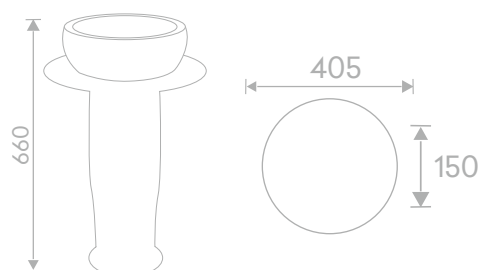

Size :
405 DIA mm | 150 H mm
Pedestal Height - 660 mm

MRP ₹ :
Zone-1 : 24,900/-
Zone-2 : 28,000/-

Code :

HMP-0058

Size :
405 DIA mm | 150 H mm
Pedestal Height - 660 mm

MRP ₹ :
Zone-1 : 24,900/-
Zone-2 : 28,000/-

MRP ₹ :
Zone-1 : 24,900/-
Zone-2 : 28,000/-

Porcelain Basin With Stand

Code :

HMP-0063

Size :

405 DIA mm | 150 H mm
Pedestal Height - 660 mm

MRP ₹ :

Zone-1 : 24,900/-
Zone-2 : 28,000/-

Code :

HMP-0065

Size :

405 DIA mm | 150 H mm
Pedestal Height - 660 mm

MRP ₹ :

Zone-1 : 24,900/-
Zone-2 : 28,000/-

Inspired by Heritage,
Designed for Today

Warranty Terms