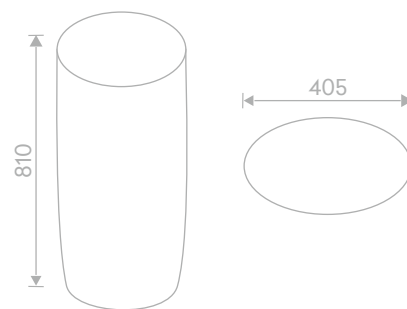

Seamless one-piece porcelain basins crafted for pure design,
lasting strength, and effortless elegance in modern spaces.

Porcelain One Piece Basin

Code :
HMQ-0001

Size :
405 DIA mm | 810 H mm

MRP ₹ :
Zone-1 : 33,510/-
Zone-2 : 37,000/-

Code :

HMQ-0003

Size :
405 DIA mm | 810 H mm

MRP ₹ :
Zone-1 : 33,510/-
Zone-2 : 37,000/-

Porcelain One Piece Basin

Code :
HMQ-0004

Size :
405 DIA mm | 810 H mm

MRP ₹ :
Zone-1 : 33,510/-
Zone-2 : 37,000/-

Porcelain Basin With Stand

Code :
HMP-0001

Size :
405 DIA mm | 150 H mm
Pedestal Height - 660 mm

MRP ₹ :
Zone-1 : 24,900/-
Zone-2 : 28,000/-

Code :

HMP-0005

Size :
405 DIA mm | 150 H mm
Pedestal Height - 660 mm