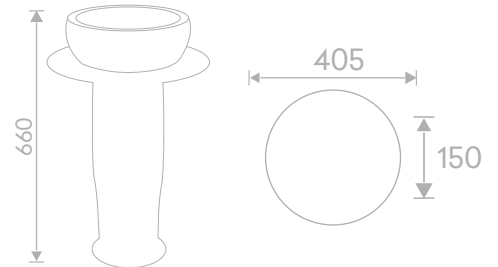

PORCELAIN

Basin With Stand

Crafted in fine porcelain, this basin with stand combines structural stability with timeless design. Its smooth glazed finish and refined silhouette make it ideal for both modern and classic interiors.

Porcelain Basin With Stand

Code :
HMP-0001

Size :
405 DIA mm | 150 H mm
Pedestal Height - 660 mm

MRP ₹ :
Zone-1 : 24,900/-
Zone-2 : 28,000/-

Code :

HMP-0005

Size :
405 DIA mm | 150 H mm
Pedestal Height - 660 mm