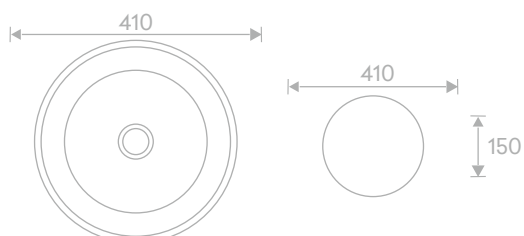

MRP ₹ :
Zone-1 : 7,380/-
Zone-2 : 8,815/-

PORCELAIN Art

Elevating porcelain into functional art, these basins feature intricate motifs, flawless glazing, and superior structural integrity. Designed to complement both contemporary and classical aesthetics, they redefine everyday luxury.

Porcelain Art Basin

Code :
HM-0001

Size :
410L X 410W X 150H mm

MRP ₹ :
Zone-1 : 9,295/-
Zone-2 : 10,500/-

Code :

HM-0002

Size :
410L X 410W X 150H mm

MRP ₹ :
Zone-1 : 9,295/-
Zone-2 : 10,500/-