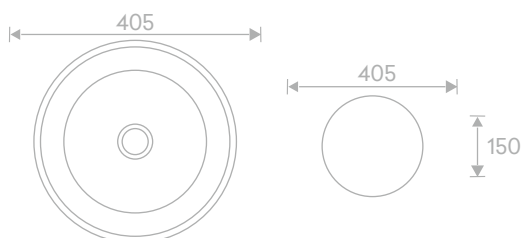

HM-0049

Size :

405L X 405W X 150H mm

MRP ₹ :

Zone-1 : 8,780/-

Zone-2 : 9,900/-

PORCELAIN

One Piece

Seamless one-piece porcelain basins crafted for pure design,
lasting strength, and effortless elegance in modern spaces.

Porcelain One Piece Basin

Code :
HMQ-0001

Size :
405 DIA mm | 810 H mm

MRP ₹ :
Zone-1 : 33,510/-
Zone-2 : 37,000/-