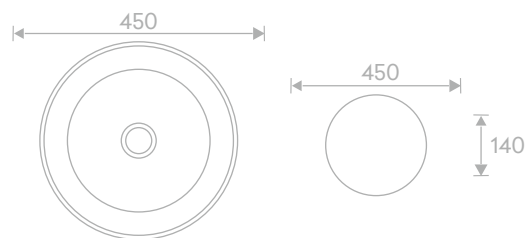

Size :
510L X 370W X 135H mm

MRP ₹ :
Zone-1 : 7,380/-
Zone-2 : 8,815/-

Decorative Art Basin

Code :
LU-1002

Size :
450L X 450W X 140H mm

MRP ₹ :
Zone-1 : 7,380/-
Zone-2 : 8,815/-

Code :
LU-1003

Size :
450L X 450W X 140H mm

MRP ₹ :
Zone-1 : 7,380/-
Zone-2 : 8,815/-

Decorative Art Basin

Code :
LU-1010

Size :
450L X 450W X 140H mm

MRP ₹ :
Zone-1 : 7,380/-
Zone-2 : 8,815/-

Code :

LU-1011

Size :
450L X 450W X 140H mm

MRP ₹ :
Zone-1 : 7,380/-
Zone-2 : 8,815/-

PORCELAIN Art

Elevating porcelain into functional art, these basins feature intricate motifs, flawless glazing, and superior structural integrity. Designed to complement both contemporary and classical aesthetics, they redefine everyday luxury.