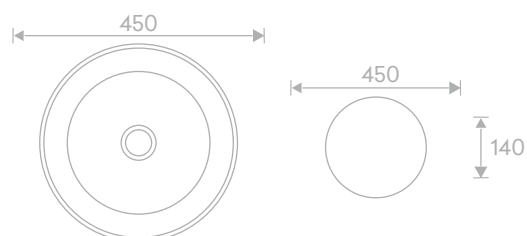

Size :
510L X 370W X 135H mm

MRP ₹ :
Zone-1 : 7,380/-
Zone-2 : 8,815/-

Decorative Art Basin

Code :
LU-1002

Size :
450L X 450W X 140H mm

MRP ₹ :
Zone-1 : 7,380/-
Zone-2 : 8,815/-

Code :
LU-1003

Size :
450L X 450W X 140H mm

MRP ₹ :
Zone-1 : 7,380/-
Zone-2 : 8,815/-

Decorative Art Basin

Code :
LU-1010

Size :
450L X 450W X 140H mm

MRP ₹ :
Zone-1 : 7,380/-
Zone-2 : 8,815/-

Code :

LU-1011

Size :
450L X 450W X 140H mm

MRP ₹ :
Zone-1 : 7,380/-
Zone-2 : 8,815/-

PORCELAIN Art

Elevating porcelain into functional art, these basins feature intricate motifs, flawless glazing, and superior structural integrity. Designed to complement both contemporary and classical aesthetics, they redefine everyday luxury.