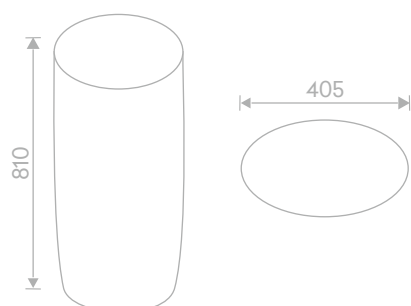

HM-0049

Size :

405L X 405W X 150H mm

MRP ₹ :

Zone-1 : 8,780/-

Zone-2 : 9,900/-

PORCELAIN

One Piece

Seamless one-piece porcelain basins crafted for pure design,
lasting strength, and effortless elegance in modern spaces.

Porcelain One Piece Basin

Code :
HMQ-0001

Size :
405 DIA mm | 810 H mm

MRP ₹ :
Zone-1 : 33,510/-
Zone-2 : 37,000/-

Code :

HMQ-0003

Size :
405 DIA mm | 810 H mm

MRP ₹ :
Zone-1 : 33,510/-
Zone-2 : 37,000/-

Porcelain One Piece Basin

Code :
HMQ-0004

Size :
405 DIA mm | 810 H mm

MRP ₹ :
Zone-1 : 33,510/-
Zone-2 : 37,000/-