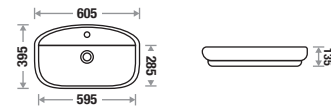

Zone 2 MRP

Crystal White : 6,280/-

Available Color ☐

Features