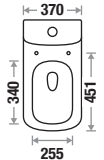

One Piece Closet

Flair

Size : L 670 | W 380 | H 850 mm

S Trap : 300mm (12")
Flushing Type : Wash Down
Seat Cover : Slow Motion

Zone 1 MRP

Crystal White : 23,935/-

Zone 2 MRP

Crystal White : 27,025/-

Features

Available Color

Kodiah 519

Size : L 660 | W 370 | H 730 mm

S Trap : 300 mm (12") | 225 mm (9")
Flushing Type : Syphonic Tornado
Seat Cover : Slow Motion Slim PP

Zone 1 MRP

Crystal White : 12,980/-
With Jet : 14,025/-
Standard : 14,930/-

Zone 2 MRP

Crystal White : 14,055/-
With Jet : 15,190/-
Standard : 16,160/-

Features

Available Color

Jesper 521

Size : L 660 | W 370 | H 745 mm

S Trap : 300 mm (12") | 225 mm (9")
Flushing Type : Syphonic Tornado
Seat Cover : Slow Motion Slim PP

Zone 1 MRP

Crystal White : 12,980/-
With Jet : 14,025/-
Standard : 14,930/-
Special : 21,120/-

Zone 2 MRP

Crystal White : 15,190/-
With Jet : 16,160/-
Standard : 16,160/-
Special : 22,875/-

Features

Available Color