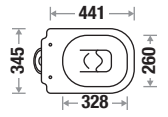

## Dove

Size : L 550 | W 340 | H 415 mm

S Trap Code : 440

P Trap Code : 441

Seat Cover : Slow Motion Slim