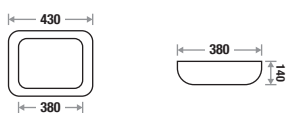

Zone 2 MRP

Crystal White : 12,325/-

Available Color ☐

Features