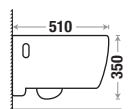

Arch B012

Size : L 520 | W 370 | H 360 mm

Flushing Type : Rimless
Seat Cover : UF

Zone 1 MRP
Crystal White : 14,950/-

Zone 2 MRP
Crystal White : 16,275/-

Available Color ☐

Regalia 439

Size : L 520 | W 360 | H 340 mm

Flushing Type : Rimless (Single Vortex)
Seat Cover : UF

Zone 1 MRP
Crystal White : 13,670/-
Special : 21,210/-

Zone 2 MRP
Crystal White : 14,950/-
Special : 23,170/-

Available Color

Cyclone 431

Size : L 510 | W 365 | H 350 mm

Flushing Type : Rimless (Single Vortex)
Seat Cover : UF

Zone 1 MRP
Crystal White : 13,670/-

Zone 2 MRP
Crystal White : 14,950/-

Available Color ☐