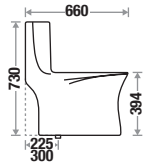

One Piece Closet

Flair

Size : L 670 | W 380 | H 850 mm

S Trap : 300mm (12")
Flushing Type : Wash Down
Seat Cover : Slow Motion

Zone 1 MRP

Crystal White : 23,935/-

Zone 2 MRP

Crystal White : 27,025/-

Features

Available Color

Kodiah 519

Size : L 660 | W 370 | H 730 mm

S Trap : 300 mm (12") | 225 mm (9")
Flushing Type : Syphonic Tornado
Seat Cover : Slow Motion Slim PP

Zone 1 MRP

Crystal White : 12,980/-
With Jet : 14,025/-
Standard : 14,930/-

Zone 2 MRP

Crystal White : 14,055/-
With Jet : 15,190/-
Standard : 16,160/-

Features

Available Color

Jesper 521

Size : L 660 | W 370 | H 745 mm

S Trap : 300 mm (12") | 225 mm (9")
Flushing Type : Syphonic Tornado
Seat Cover : Slow Motion Slim PP

Zone 1 MRP

Crystal White : 12,980/-
With Jet : 14,025/-
Standard : 14,930/-
Special : 21,120/-

Zone 2 MRP

Crystal White : 15,190/-
With Jet : 16,160/-
Standard : 16,160/-
Special : 22,875/-

Features

Available Color