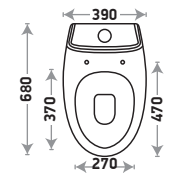

Desire 540

Size : L 665 | W 370 | H 750 mm

S Trap : 225 mm (9")
Flushing Type : Syphonic Tornado
Seat Cover : Slow Motion Slim PP

Zone 1 MRP
Crystal White : 12,980/-

Zone 2 MRP
Crystal White : 14,055/-

Features

Available Color ☐

Jordon 531

Size : L 640 | W 355 | H 740 mm

S Trap : 300 mm (12") | 225 mm (9") P Trap : 180 mm
Flushing Type : Wash Down (Rimless)
Seat Cover : Slow Motion Slim PP

Zone 1 MRP
Crystal White : 11,625/-
With Jet : 12,650/-

Zone 2 MRP
Crystal White : 12,915/-
With Jet : 14,060/-

Features

Available Color ☐

Stella 533

Size : L 680 | W 390 | H 775 mm

S Trap : 250 mm (10") | 225 mm (9") | P Trap : 180 mm
Flushing Type : Wash Down
Seat Cover : Slow Motion PP

Zone 1 MRP
Crystal White : 11,625/-

Zone 2 MRP
Crystal White : 12,585/-

Features

Available Color ☐