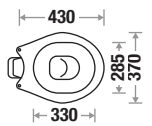

Classic S Trap

Size : L 530 | W 370 | H 410 mm

S Trap Code : 412
(MRP Without Seat Cover)

Zone 1 MRP

Crystal White : 2,070/-
With Jet : 3,200/-
Standard : 2,380/-
Special : 3,210/-

Zone 2 MRP

Crystal White : 2,295/-
With Jet : 2,935/-
Standard : 4,315/-
Special :

Features

Available Color

Classic P Trap

Size : L 520 | W 370 | H 410 mm

P Trap Code : 411
(MRP Without Seat Cover)

Zone 1 MRP

Crystal White : 2,070/-
With Jet : 3,200/-
Standard : 2,380/-
Special : 3,210/-

Zone 2 MRP

Crystal White : 2,235/-
With Jet : 2,820/-
Standard : 4,200/-
Special :

Features

Available Color