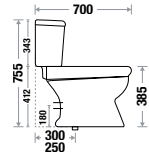

EWC Coddy

Size : L 700 | W 390 | H 755 mm

Code : S Trap 469 | P Trap 470 | Cistern 471
Trap : S Trap 250 & 300 mm | P Trap 180 mm
Flushing Type : Wash Down (Box Rim)
Seat Cover : Slow Motion