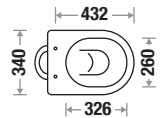

## Universal Pan Full Set

Size : L 575 | W 460 | H 385 mm

S Trap Code : 416

(Universal Pan + Seat Cover)