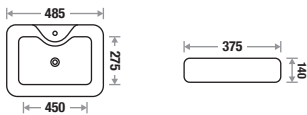

Zone 2 MRP

Crystal White : 4,250/-

Available Color ☐

Features