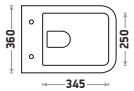

Zone 1 & 2 MRP

Matt Black : 25,299/-

Features