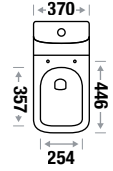

Aldus NXT

Size : L 645 | W 355 | H 710 mm

EWC Code : 445

Cistern Code : 446

Seat Cover : Slow Motion Slim

Zone 1 MRP

EWC Aldus NXT   Crystal White : 7,935/-
Standard   : 9,125/-

Cistern Aldus /   Crystal White : 3,835/-
Camelia Nxt   Standard   : 4,410/-

Zone 2 MRP

EWC Aldus NXT   Crystal White : 9,430/-
Standard   : 10,845/-

Cistern Aldus /   Crystal White : 4,600/-
Camelia Nxt   Standard   : 5,290/-

Available Color ☐

Camelia NXT

Size : L 630 | W 350 | H 695 mm

EWC Code : 444

Cistern Code : 446

Seat Cover : Slow Motion Slim

Zone 1 MRP

EWC Camelia NXT   Crystal White : 7,935/-
Standard   : 9,125/-

Cistern Aldus /   Crystal White : 3,335/-
Camelia Nxt   Standard   : 3,835/-

Zone 2 MRP

EWC Camelia NXT   Crystal White : 9,430/-
Standard   : 10,845/-

Cistern Aldus /   Crystal White : 4,600/-
Camelia Nxt   Standard   : 5,290/-

Available Color ☐