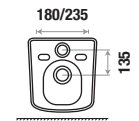

Magma 432

Size : L 520 | W 350 | H 370 mm

Flushing Type : Tornado
Seat Cover : UF

Zone 1 MRP
Crystal White : 13,670/-

Zone 2 MRP
Crystal White : 14,950/-

Available Color ☐

Typhoon 428 B

Size : L 535 | W 370 | H 335 mm

Flushing Type : Tornado
Seat Cover : UF

Zone 1 MRP
Crystal White : 14,375/-
Special : 22,290/-

Zone 2 MRP
Crystal White : 15,710/-
Special : 24,350/-

Available Color

Peach Magenta   Sandalwood   Gunmetal Gray   Royal Gray   Royal Black

Typhoon 428 O

Size : L 535 | W 370 | H 335 mm

Flushing Type : Tornado
Seat Cover : UF

Zone 1 MRP
Crystal White : 13,670/-
With Jet : 14,730/-
Special : 21,210/-

Zone 2 MRP
Crystal White : 14,950/-
With Jet : 15,955/-
Special : 23,170/-

Available Color

Peach Magenta   Sandalwood   Gunmetal Gray   Royal Gray   Royal Black