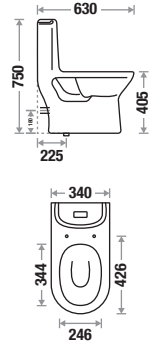

One Piece Closet

Convex 516

Size : L 670 | W 355 | H 725 mm
S Trap : 225 mm (9") | P Trap : 180 mm
Flushing Type : Wash Down
Seat Cover : Slow Motion Slim PP

Zone 1 MRP		Zone 2 MRP
Crystal White : 11,280/-		Crystal White : 12,220/-
With Jet : 12,310/-		With Jet : 13,335/-
Standard : 12,975/-		Standard : 14,050/-
Special : 18,465/-		Special : 19,995/-

Available Color

Jucar 520

Size : L 630 | W 340 | H 750 mm
S Trap : 225 mm (9") | P Trap : 180 mm
Flushing Type : Wash Down
Seat Cover : Slow Motion PP

Zone 1 MRP		Zone 2 MRP
Crystal White : 9,920/-		Crystal White : 10,735/-

Available Color

Single Vortex Flushing

Streamlined and strong - our Single Vortex Flushing creates a powerful whirl with just one water outlet.

Double Vortex Flushing

Our Double Vortex Flushing creates a force-full swirl with two water outlet. Leaving nothing behind.

Silent Operations

Our products are designed for a quieter, more comfortable environment. Produces low to no noise while operating.

No Splashing

Prevents water from splashing out during use. Ensures a cleaner & hygienic experience by keeping surrounding areas dry.