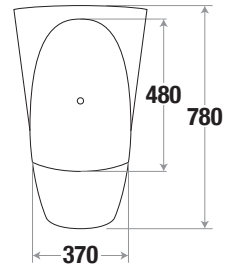

Wudu Basin

Wudu Basin 1007

Size : L 470 | W 360 | H 780 mm

Zone 1 MRP

Crystal White : 28,500/-

Zone 2 MRP

Crystal White : 28,500/-

Features :

Accessories Include :