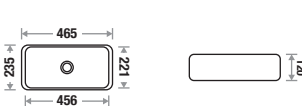

Zone 2 MRP

Crystal White : 2,660/-

Available Color ☐

Features