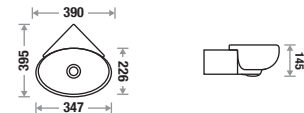

Zone 2 MRP

Crystal White : 1,805/-

Available Color ☐

Features