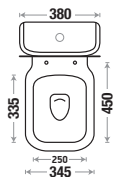

Zone 2 MRP

Crystal White : 8,050/-
Standard : 4,830/-
Special :