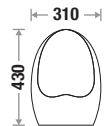

Urinal

7004 Sensor Urinal
Size : L 290 | W 360 | H 690 mm
Fixing : Wall Mounted Outlet

1. Accessories Include :
1. Universal Urinal Bracket
  2. Outlet Accessories
  3. Sensor

Zone 1 MRP
Crystal White : 15,380/-

Zone 2 MRP
Crystal White : 16,660/-

Available Color ☐

Corner Urinal Java 134
Size : L 380 | W 350 | H 580 mm
Fixing : Universal Urinal Bracket

1. Accessories Include :
1. Universal Urinal Bracket
  2. Urinal Spreader (Brass)

Zone 1 MRP
Crystal White : 5,610/-

Zone 2 MRP
Crystal White : 6,180/-

Available Color ☐

Halfstall NXT 132
Size : L 380 | W 390 | H 595 mm
Fixing : Universal Urinal Bracket

1. Accessories Include :
1. Universal Urinal Bracket

Zone 1 MRP
Crystal White : 4,525/-

Zone 2 MRP
Crystal White : 5,500/-

Available Color ☐

Petal 128
Size : L 260 | W 310 | H 430 mm
Fixing : Universal Urinal Bracket

1. Accessories Include :
1. Universal Urinal Bracket

Zone 1 MRP
Crystal White : 2,500/-
Standard : 2,875/-
Special : 3,875/-

Zone 2 MRP
Crystal White : 2,715/-
Standard : 3,120/-
Special : 4,210/-

Available Color ☐ **Royal Black**