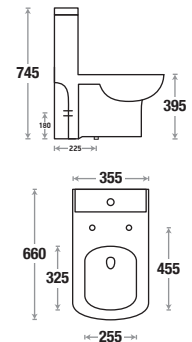

Fabbio 539

Size : L 660 | W 375 | H 760 mm

S Trap : 225 mm (9") | P Trap : 180 mm

Flushing Type : Wash Down

Seat Cover : Slow Motion PP

Zone 1 MRP

Crystal White : 10,945/-

Zone 2 MRP

Crystal White : 12,960/-

Features

Available Color