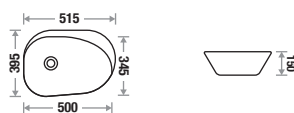

Zone 2 MRP

Crystal White : 6,295/-

Available Color ☐

Features