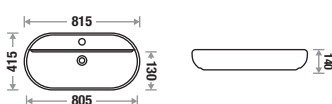

Zone 2 MRP

Crystal White : 12,090/-

Available Color ☐

Features