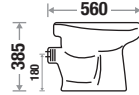

Available Color