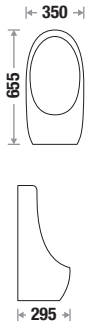

Jade Urinal 127

Size : L 295 | W 350 | H 655 mm

Fixing : Wall Mounted Outlet