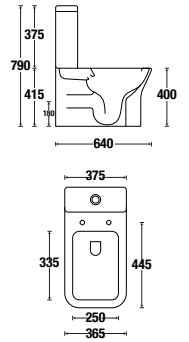

Two Pc WC Floor Mounted

EWC Jesper

Size : L 640 | W 375 | H 790 mm
Code : BL - 1012
Trap : S Trap Need Flexible Pan
Connector to Convert P Trap in S Trap
P Trap 180 mm
Flushing Type : Wash Down (Double Vortex)
Seat Cover : Slow Motion pp

Features

Available Color

EWC Carnival

Size : L 685 | W 385 | H 840 mm
Code : S Trap 472 | P Trap 473 | Cistern 474
Trap : S Trap 250 mm | P Trap 180 mm
Flushing Type : Wash Down (Box Rim)
Seat Cover : Slow Motion

Zone 1 MRP

Crystal White
EWC S/P : 6,205/-
Cistern : 3,725/-

Zone 2 MRP

Crystal White
EWC S/P : 7,000/-
Cistern : 4,200/-

Features

Available Color

Kimberly

Size : L 675 | W 380 | H 760 mm
Code : S Trap 476 | P Trap 475 | Cistern 477
Trap : S Trap 250 mm | P Trap 180 mm
Flushing Type : Wash Down (Box Rim)
Seat Cover : Slow Motion pp

Zone 1 MRP

Crystal White : 7,135/-
EWC S/P : 4,285/-
Cistern :

Zone 2 MRP

Crystal White : 8,050/-
Standard : 4,830/-
Special :

Features

Available Color