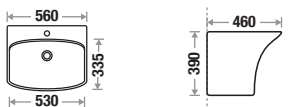

Zone 2 MRP

Crystal White : 6,180/-

Available Color ☐

Features