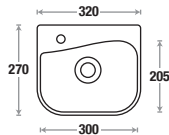

Zone 2 MRP

Crystal White : 2,065/-

Available Color

Features