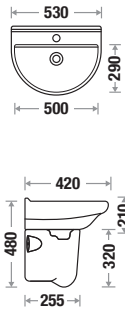

Basin with Half Pedestal

Cedar WB 637 | PD 671

Size : L 530 | W 420 | H 480 mm

Fixing : Rag Bolt

Zone 1 MRP

Crystal White

Wash Basin : 1,740/-
Pedestal : 1,740/-
Complete Set : 3,445/-

Standard

Wash Basin : 2,005/-
Pedestal : 1,965/-
Complete Set : 3,970/-

Zone 2 MRP

Crystal White

Wash Basin : 1,900/-
Pedestal : 1,850/-
Complete Set : 3,750/-

Standard

Wash Basin : 2,180/-
Pedestal : 2,130/-
Complete Set : 4,310/-

Available Color ☐ ☐