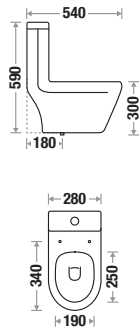

Donald 1002

Size : L 540 | W 280 | H 590 mm

S Trap : 180 mm
Flushing Type : Wash Down
Seat Cover : Slow Motion PP

Zone 1 MRP

Crystal White : 15,275/-

Zone 2 MRP

Crystal White : 16,610/-