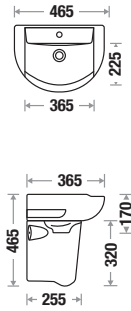

Emery WB 200 | PD 671

Size : L 465 | W 365 | H 465 mm

Fixing : Rag Bolt

Zone 1 MRP

Crystal White

Wash Basin : 1,275/-
Pedestal : 1,705/-
Complete Set : 2,980/-

Standard

Wash Basin : 1,470/-
Pedestal : 1,905/-
Complete Set : 3,375/-

Available Color

Zone 2 MRP

Crystal White

Wash Basin : 1,495/-
Pedestal : 1,850/-
Complete Set : 3,345/-

Standard

Wash Basin : 1,780/-
Pedestal : 2,130/-
Complete Set : 3,910/-