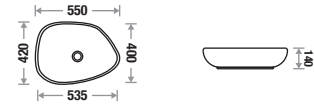

Artis 8004

Size : L 550 | W 420 | H 140 mm

Zone 1 MRP

Crystal White : 5,815/-

Zone 2 MRP

Crystal White : 6,295/-

Available Color

Features