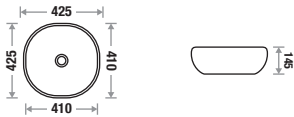

Zone 2 MRP

Crystal White : 4,350/-

Available Color ☐

Features