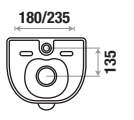

Arch B012

Size : L 520 | W 370 | H 360 mm

Flushing Type : Rimless
Seat Cover : UF

Zone 1 MRP
Crystal White : 14,950/-

Zone 2 MRP
Crystal White : 16,275/-

Available Color ☐

Regalia 439

Size : L 520 | W 360 | H 340 mm

Flushing Type : Rimless (Single Vortex)
Seat Cover : UF

Zone 1 MRP
Crystal White : 13,670/-
Special : 21,210/-

Zone 2 MRP
Crystal White : 14,950/-
Special : 23,170/-

Available Color

Cyclone 431

Size : L 510 | W 365 | H 350 mm

Flushing Type : Rimless (Single Vortex)
Seat Cover : UF

Zone 1 MRP
Crystal White : 13,670/-

Zone 2 MRP
Crystal White : 14,950/-

Available Color ☐