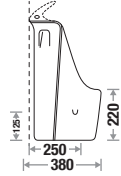

Urinal

7004 Sensor Urinal
Size : L 290 | W 360 | H 690 mm
Fixing : Wall Mounted Outlet

1. Accessories Include :
1. Universal Urinal Bracket
  2. Outlet Accessories
  3. Sensor

Zone 1 MRP
Crystal White : 15,380/-

Zone 2 MRP
Crystal White : 16,660/-

Available Color ☐

Corner Urinal Java 134
Size : L 380 | W 350 | H 580 mm
Fixing : Universal Urinal Bracket

1. Accessories Include :
1. Universal Urinal Bracket
  2. Urinal Spreader (Brass)

Zone 1 MRP
Crystal White : 5,610/-

Zone 2 MRP
Crystal White : 6,180/-

Available Color ☐

Halfstall NXT 132
Size : L 380 | W 390 | H 595 mm
Fixing : Universal Urinal Bracket

1. Accessories Include :
1. Universal Urinal Bracket

Zone 1 MRP
Crystal White : 4,525/-

Zone 2 MRP
Crystal White : 5,500/-

Available Color ☐

Petal 128
Size : L 260 | W 310 | H 430 mm
Fixing : Universal Urinal Bracket

1. Accessories Include :
1. Universal Urinal Bracket

Zone 1 MRP
Crystal White : 2,500/-
Standard : 2,875/-
Special : 3,875/-

Zone 2 MRP
Crystal White : 2,715/-
Standard : 3,120/-
Special : 4,210/-

Available Color ☐ **Royal Black**