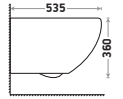

Zone 1 & 2 MRP

Matt Black : 25,299/-

Features