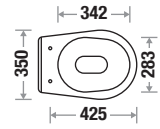

Bolt 460F

Size : L 480 | W 350 | H 365 mm

Seat Cover : Slow Motion

Zone 1 MRP

Crystal White : 5,490/-
Standard : 6,315/-

Zone 2 MRP

Crystal White : 6,185/-
Standard : 7,120/-

Features

Available Color

Novus 458

Size : L 535 | W 365 | H 370 mm

Seat Cover : Slow Motion

Zone 1 MRP

Crystal White : 4,900/-
Standard : 5,635/-

Zone 2 MRP

Crystal White : 5,310/-
Standard : 6,105/-

Features

Available Color

Cub 425

Size : L 480 | W 340 | H 360 mm

Seat Cover : Slow Motion

Zone 1 MRP

Crystal White : 4,900/-
With Jet : 5,910/-
Standard : 5,635/-

Zone 2 MRP

Crystal White : 5,520/-
With Jet : 6,650/-
Standard : 6,350/-

Features

Available Color