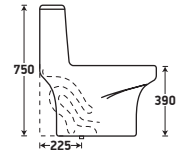

Desire 540

Size : L 665 | W 370 | H 750 mm

S Trap : 225 mm (9")
Flushing Type : Syphonic Tornado
Seat Cover : Slow Motion Slim PP

Zone 1 MRP
Crystal White : 12,980/-

Zone 2 MRP
Crystal White : 14,055/-

Features

Available Color ☐

Jordon 531

Size : L 640 | W 355 | H 740 mm

S Trap : 300 mm (12") | 225 mm (9") P Trap : 180 mm
Flushing Type : Wash Down (Rimless)
Seat Cover : Slow Motion Slim PP

Zone 1 MRP
Crystal White : 11,625/-
With Jet : 12,650/-

Zone 2 MRP
Crystal White : 12,915/-
With Jet : 14,060/-

Features

Available Color ☐

Stella 533

Size : L 680 | W 390 | H 775 mm

S Trap : 250 mm (10") | 225 mm (9") | P Trap : 180 mm
Flushing Type : Wash Down
Seat Cover : Slow Motion PP

Zone 1 MRP
Crystal White : 11,625/-

Zone 2 MRP
Crystal White : 12,585/-

Features

Available Color ☐