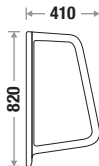

Bristol Urinal Partition 118

Size : L 410 | W 105 | H 820 mm
(Fixing Accessories Include)

Zone 1 MRP

Crystal White : 3,080/-

Zone 2 MRP

Crystal White : 3,345/-

Available Color