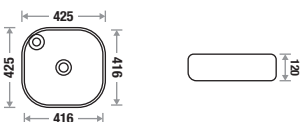

Zone 2 MRP

Crystal White : 6,280/-

Available Color ☐

Features