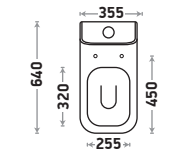

Desire 540

Size : L 665 | W 370 | H 750 mm

S Trap : 225 mm (9")
Flushing Type : Syphonic Tornado
Seat Cover : Slow Motion Slim PP

Zone 1 MRP
Crystal White : 12,980/-

Zone 2 MRP
Crystal White : 14,055/-

Features

Available Color ☐

Jordon 531

Size : L 640 | W 355 | H 740 mm

S Trap : 300 mm (12") | 225 mm (9") P Trap : 180 mm
Flushing Type : Wash Down (Rimless)
Seat Cover : Slow Motion Slim PP

Zone 1 MRP
Crystal White : 11,625/-
With Jet : 12,650/-

Zone 2 MRP
Crystal White : 12,915/-
With Jet : 14,060/-

Features

Available Color ☐

Stella 533

Size : L 680 | W 390 | H 775 mm

S Trap : 250 mm (10") | 225 mm (9") | P Trap : 180 mm
Flushing Type : Wash Down
Seat Cover : Slow Motion PP

Zone 1 MRP
Crystal White : 11,625/-

Zone 2 MRP
Crystal White : 12,585/-

Features

Available Color ☐