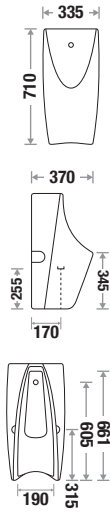

7037

Size : L 370 | W 335 | H 710 mm

Fixing : Universal Urinal Bracket

Accessories Include :

1. Universal Urinal Bracket
2. Urinal Spreader (Brass)
3. L Type Fixing Screw

Zone 1 MRP

Crystal White : 6,275/-

Zone 2 MRP

Crystal White : 6,800/-

Available Color