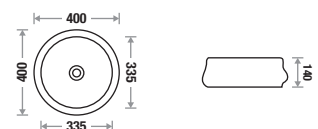

Zone 2 MRP

Crystal White : 4,345/-

Available Color ☐

Features