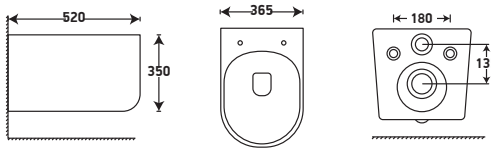

Miami B849

Size : L 520 | W 365 | H 350 mm

Ultra Thin Rim Wall Hung Toilet

Flushing Type : Rimless
Seat Cover : UF

Zone 1 MRP

Crystal White : 21,275/-

Zone 2 MRP

Crystal White : 21,275/-

Features

Available Color