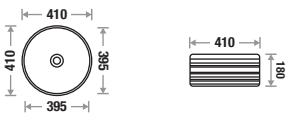

Zone 2 MRP

Crystal White : 6,680/-

Available Color ☐

Features