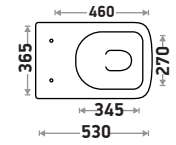

Lexa

Size : L 530 | W 365 | H 395 mm

S Trap Code : 485

P Trap Code : 486

Seat Cover : Slim PP

Zone 1 MRP

Crystal White : 7,460/-

With Jet : 8,470/-

Zone 2 MRP

Crystal White : 8,080/-

With Jet : 9,180/-

Features

Available Color

Milano

Size : L 480 | W 345 | H 390 mm

S Trap Code : 450

P Trap Code : 449

Seat Cover : Slow Motion

Zone 1 MRP

Crystal White : 6,785/-

Zone 2 MRP

Crystal White : 7,350/-

Features

Available Color

Liberty

Size : L 575 | W 355 | H 405 mm

S Trap Code : 461

P Trap Code : 462

Seat Cover : Slow Motion Slim

Zone 1 MRP

Crystal White : 6,030/-

With Jet : 7,030/-

Standard : 6,935/-

Zone 2 MRP

Crystal White : 6,030/-

With Jet : 7,030/-

Standard : 6,935/-

Features

Available Color