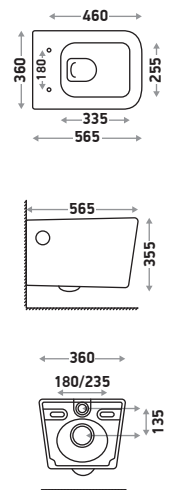

**Zone 2 MRP**

Crystal White : 13,310/-  
With Jet : 14,495/-

Features

Available Color

**Arya 443 PP**

Size : L 565 | W 360 | H 355 mm

Flushing Type : Box Rim  
Seat Cover : PP

**Zone 1 MRP**