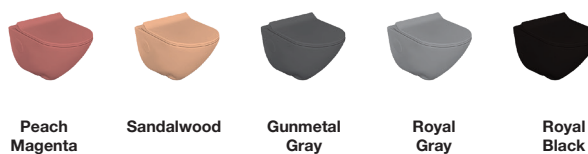

Features

Available Color