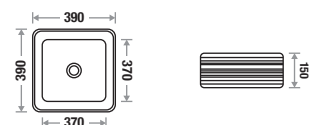

Zone 2 MRP

Crystal White : 7,065/-

Available Color ☐

Features