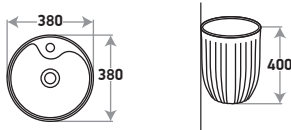

Zone 2 MRP

Crystal White : 12,535/-

Available Color ☐

Features