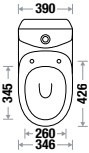

EWC Coddy

Size : L 700 | W 390 | H 755 mm

Code : S Trap 469 | P Trap 470 | Cistern 471
Trap : S Trap 250 & 300 mm | P Trap 180 mm
Flushing Type : Wash Down (Box Rim)
Seat Cover : Slow Motion