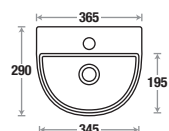

Zone 2 MRP

Crystal White : 2,065/-

Available Color

Features