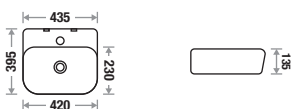

Zone 2 MRP

Crystal White : 3,895/-

Available Color ☐

Features