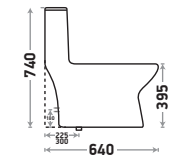

Desire 540

Size : L 665 | W 370 | H 750 mm

S Trap : 225 mm (9")
Flushing Type : Syphonic Tornado
Seat Cover : Slow Motion Slim PP

Zone 1 MRP
Crystal White : 12,980/-

Zone 2 MRP
Crystal White : 14,055/-

Features

Available Color ☐

Jordon 531

Size : L 640 | W 355 | H 740 mm

S Trap : 300 mm (12") | 225 mm (9") P Trap : 180 mm
Flushing Type : Wash Down (Rimless)
Seat Cover : Slow Motion Slim PP

Zone 1 MRP
Crystal White : 11,625/-
With Jet : 12,650/-

Zone 2 MRP
Crystal White : 12,915/-
With Jet : 14,060/-

Features

Available Color ☐

Stella 533

Size : L 680 | W 390 | H 775 mm

S Trap : 250 mm (10") | 225 mm (9") | P Trap : 180 mm
Flushing Type : Wash Down
Seat Cover : Slow Motion PP

Zone 1 MRP
Crystal White : 11,625/-

Zone 2 MRP
Crystal White : 12,585/-

Features

Available Color ☐