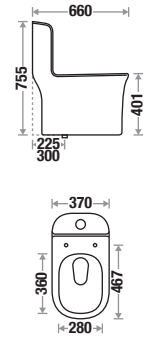

Slender 1010

Size : L 660 | W 370 | H 755 mm
S Trap : 300mm (12") | 225mm (9")
Flushing Type : Syphonic Tornado
Seat Cover : UF

Zone 1 MRP
Crystal White : 14,385/-

Zone 2 MRP
Crystal White : 15,580/-

Features

Available Color ☐

Rumbbo 504

Size : L 660 | W 360 | H 740 mm
S Trap : 300mm (12") | 225mm (9")
Flushing Type : Syphonic
Seat Cover : Slow Motion Slim PP

Zone 1 MRP
Crystal White : 13,685/-
Special : 22,175/-

Zone 2 MRP
Crystal White : 14,805/-
Special : 24,010/-

Features

Available Color

Peach
Magenta

Sandalwood

Gunmetal
Gray

Royal
Gray

Royal
Black

Duke

Size : L 710 | W 440 | H 760 mm
S Trap : 300mm (12")
Flushing Type : Wash Down
Seat Cover : Slow Motion

Zone 1 MRP
Crystal White : 25,645/-

Zone 2 MRP
Crystal White : 27,025/-

Features

Available Color ☐