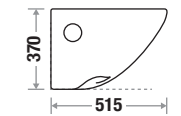

Argon Nxt 457 N

Size : L 545 | W 350 | H 380 mm

Flushing Type : Rimless
Seat Cover : Slow Motion Slim

Zone 1 MRP

Crystal White : 9,825/-
With Jet : 10,875/-
Special :

Zone 2 MRP

Crystal White : 10,640/-
With Jet : 11,780/-
Special :

Features

Available Color

Jaguar 963 UF

Size : L 515 | W 370 | H 370 mm

Flushing Type : Rimless
Seat Cover : UF

Zone 1 MRP

Crystal White : 10,035/-
With Jet : 11,055/-

Zone 2 MRP

Crystal White : 10,870/-
With Jet : 11,980/-

Features

Available Color

Jaguar 963 PP

Size : L 515 | W 370 | H 370 mm

Flushing Type : Rimless
Seat Cover : Slow Motion Slim

Zone 1 MRP

Crystal White : 8,240/-
With Jet : 9,270/-
Standard : 9,475/-
Special : 15,555/-

Zone 2 MRP

Crystal White : 9,315/-
With Jet : 10,465/-
Standard : 10,710/-
Special : 17,575/-

Features

Available Color