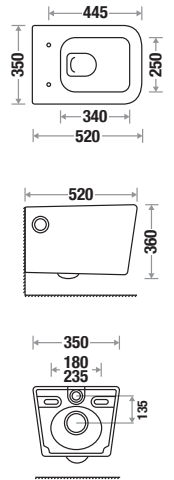

Zone 2 MRP

Crystal White : 11,045/-
With Jet : 12,230/-

Features

Available Color ☐