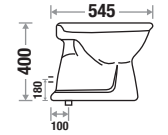

## Dove

Size : L 550 | W 340 | H 415 mm

S Trap Code : 440

P Trap Code : 441

Seat Cover : Slow Motion Slim