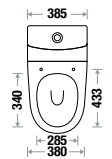

Zone 2 MRP

Crystal White
EWC S/P : 7,000/-
Cistern : 4,200/-