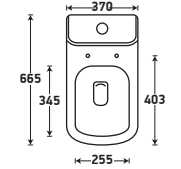

Desire 540

Size : L 665 | W 370 | H 750 mm

S Trap : 225 mm (9")
Flushing Type : Syphonic Tornado
Seat Cover : Slow Motion Slim PP

Zone 1 MRP
Crystal White : 12,980/-

Zone 2 MRP
Crystal White : 14,055/-

Features

Available Color ☐

Jordon 531

Size : L 640 | W 355 | H 740 mm

S Trap : 300 mm (12") | 225 mm (9") P Trap : 180 mm
Flushing Type : Wash Down (Rimless)
Seat Cover : Slow Motion Slim PP

Zone 1 MRP
Crystal White : 11,625/-
With Jet : 12,650/-

Zone 2 MRP
Crystal White : 12,915/-
With Jet : 14,060/-

Features

Available Color ☐

Stella 533

Size : L 680 | W 390 | H 775 mm

S Trap : 250 mm (10") | 225 mm (9") | P Trap : 180 mm
Flushing Type : Wash Down
Seat Cover : Slow Motion PP

Zone 1 MRP
Crystal White : 11,625/-

Zone 2 MRP
Crystal White : 12,585/-

Features

Available Color ☐