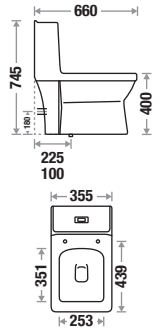

Kores 517

Size : L 645 | W 360 | H 725 mm

S Trap : 225 mm (9") | 300mm (12") | P Trap : 180 mm

Flushing Type : Wash Down

Seat Cover : Slow Motion PP

Zone 1 MRP

Crystal White : 11,625/-

With Jet : 12,650/-

Zone 2 MRP

Crystal White : 12,585/-

With Jet : 13,700/-

Features

Available Color