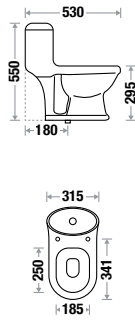

Kids Collection

Doraemon 1001 White

Size : L 530 | W 315 | H 550 mm

S Trap : 180 mm
Flushing Type : Wash Down
Seat Cover : Slow Motion

Zone 1 MRP

Crystal White : 12,075/-
Color : 14,030/-