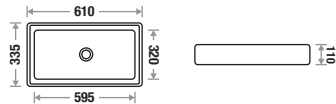

Zone 2 MRP

Crystal White : 7,840/-

Available Color ☐

Features