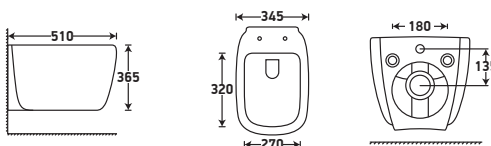

Marina B848

Size : L 520 | W 365 | H 350 mm

Ultra Thin Rim Wall Hung Toilet

Flushing Type : Rimless
Seat Cover : UF

Zone 1 MRP

Crystal White : 21,275/-

Zone 2 MRP

Crystal White : 21,275/-

Features

Available Color

Miami B849

Size : L 520 | W 365 | H 350 mm

Ultra Thin Rim Wall Hung Toilet

Flushing Type : Rimless
Seat Cover : UF

Zone 1 MRP

Crystal White : 21,275/-

Zone 2 MRP

Crystal White : 21,275/-

Features

Available Color

Matina B320

Size : L 510 | W 345 | H 365 mm

Flushing Type : Rimless (Single Vortex)

Seat Cover : UF

Zone 1 MRP

Crystal White : 18,975/-

Zone 2 MRP

Crystal White : 18,975/-

Features

Available Color