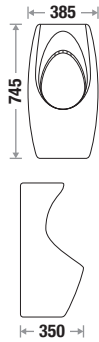

Urinal

Combo Urinal (Water Saver With Integrated Wash Basin) 130

Size : L 350 | W 385 | H 745 mm

Basin Size : L 320 | W 250 mm
Fixing : Universal Urinal Bracket

Accessories Include :

1. Universal Urinal Bracket
2. Brass Waste Coupling

Zone 1 MRP

Crystal White : 8,950/-

Zone 2 MRP

Crystal White : 9,690/-

Available Color ☐