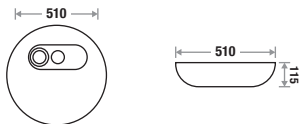

Zone 2 MRP

Crystal White : 14,875/-

Available Color ☐

Features