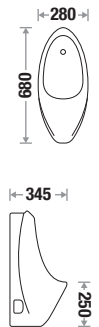

7055

Size : L 345 | W 280 | H 680 mm

Fixing : Wall Mounted Outlet