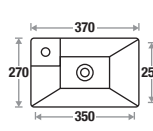

Zone 2 MRP

Crystal White : 2,065/-

Available Color

Features