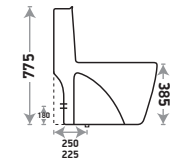

Desire 540

Size : L 665 | W 370 | H 750 mm

S Trap : 225 mm (9")
Flushing Type : Syphonic Tornado
Seat Cover : Slow Motion Slim PP

Zone 1 MRP
Crystal White : 12,980/-

Zone 2 MRP
Crystal White : 14,055/-

Features

Available Color ☐

Jordon 531

Size : L 640 | W 355 | H 740 mm

S Trap : 300 mm (12") | 225 mm (9") P Trap : 180 mm
Flushing Type : Wash Down (Rimless)
Seat Cover : Slow Motion Slim PP

Zone 1 MRP
Crystal White : 11,625/-
With Jet : 12,650/-

Zone 2 MRP
Crystal White : 12,915/-
With Jet : 14,060/-

Features

Available Color ☐

Stella 533

Size : L 680 | W 390 | H 775 mm

S Trap : 250 mm (10") | 225 mm (9") | P Trap : 180 mm
Flushing Type : Wash Down
Seat Cover : Slow Motion PP

Zone 1 MRP
Crystal White : 11,625/-

Zone 2 MRP
Crystal White : 12,585/-

Features

Available Color ☐