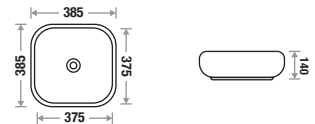

Zone 2 MRP

Crystal White : 5,835/-

Available Color ☐

Features