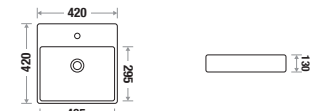

Use it as you like!

Art basins designed to complement your space - whether you prefer a stylish countertop installation or a sleek wall-mounted setup.