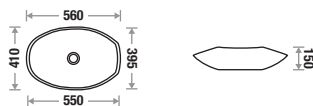

Zone 2 MRP

Crystal White : 6,090/-

Available Color ☐

Features