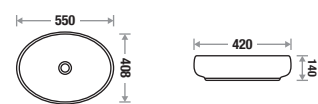

Orbit 8005

Size : L 550 | W 420 | H 140 mm

Zone 1 MRP

Crystal White : 5,815/-

Zone 2 MRP

Crystal White : 6,295/-

Available Color

Features