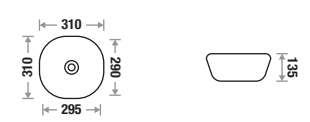

Zone 2 MRP

Crystal White : 3,730/-

Available Color ☐

Features