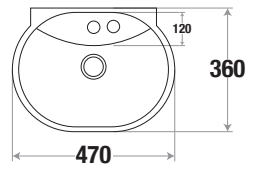

Wudu Basin

Wudu Basin 1007

Size : L 470 | W 360 | H 780 mm

Zone 1 MRP

Crystal White : 28,500/-

Zone 2 MRP

Crystal White : 28,500/-

Features :

Accessories Include :