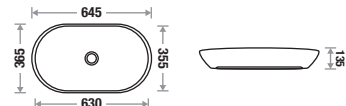

Zone 2 MRP

Crystal White : 6,280/-

Available Color ☐

Features