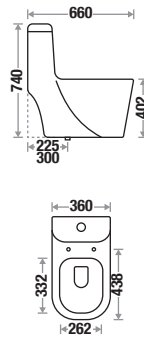

**Duke**

Size : L 710 | W 440 | H 760 mm  
S Trap : 300mm (12")  
Flushing Type : Wash Down  
Seat Cover : Slow Motion

**Zone 1 MRP**  
Crystal White : 25,645/-

**Zone 2 MRP**  
Crystal White : 27,025/-

Features