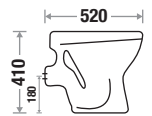

Classic S Trap

Size : L 530 | W 370 | H 410 mm

S Trap Code : 412
(MRP Without Seat Cover)

Zone 1 MRP

Crystal White : 2,070/-
With Jet : 3,200/-
Standard : 2,380/-
Special : 3,210/-

Zone 2 MRP

Crystal White : 2,295/-
With Jet : 2,935/-
Standard : 4,315/-
Special :

Features

Available Color

Classic P Trap

Size : L 520 | W 370 | H 410 mm

P Trap Code : 411
(MRP Without Seat Cover)

Zone 1 MRP

Crystal White : 2,070/-
With Jet : 3,200/-
Standard : 2,380/-
Special : 3,210/-

Zone 2 MRP

Crystal White : 2,235/-
With Jet : 2,820/-
Standard : 4,200/-
Special :

Features

Available Color