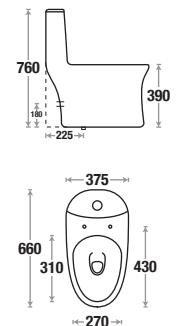

Lexa 524

Size : L 670 | W 365 | H 745 mm

S Trap : 300 mm (12") | 225 mm (9") | P Trap : 180 mm

Flushing Type : Wash Down

Seat Cover : Slow Motion Slim PP

Zone 1 MRP

Crystal White : 10,945/-
With Jet : 11,965/-
Standard : 12,585/-
Special : 17,935/-

Zone 2 MRP

Crystal White : 11,850/-
With Jet : 12,960/-
Standard : 13,630/-
Special : 19,425/-

Features

Available Color

Active 544

Size : L 660 | W 355 | H 745 mm

S Trap : 225 mm (9") | P Trap : 180 mm

Flushing Type : Wash Down

Seat Cover : Slow Motion PP

Zone 1 MRP

Crystal White : 10,265/-

Zone 2 MRP

Crystal White : 11,115/-
With Jet : :
Standard : :
Special : :

Features

Available Color

Fabbio 539

Size : L 660 | W 375 | H 760 mm

S Trap : 225 mm (9") | P Trap : 180 mm

Flushing Type : Wash Down

Seat Cover : Slow Motion PP

Zone 1 MRP

Crystal White : 10,945/-

Zone 2 MRP

Crystal White : 12,960/-

Features

Available Color