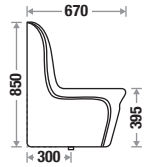

One Piece Closet

Flair

Size : L 670 | W 380 | H 850 mm

S Trap : 300mm (12")
Flushing Type : Wash Down
Seat Cover : Slow Motion

Zone 1 MRP

Crystal White : 23,935/-

Zone 2 MRP

Crystal White : 27,025/-

Features

Available Color

Kodiah 519

Size : L 660 | W 370 | H 730 mm

S Trap : 300 mm (12") | 225 mm (9")
Flushing Type : Syphonic Tornado
Seat Cover : Slow Motion Slim PP

Zone 1 MRP

Crystal White : 12,980/-
With Jet : 14,025/-
Standard : 14,930/-

Zone 2 MRP

Crystal White : 14,055/-
With Jet : 15,190/-
Standard : 16,160/-

Features

Available Color

Jesper 521

Size : L 660 | W 370 | H 745 mm

S Trap : 300 mm (12") | 225 mm (9")
Flushing Type : Syphonic Tornado
Seat Cover : Slow Motion Slim PP

Zone 1 MRP

Crystal White : 12,980/-
With Jet : 14,025/-
Standard : 14,930/-
Special : 21,120/-

Zone 2 MRP

Crystal White : 15,190/-
With Jet : 16,160/-
Standard : 16,160/-
Special : 22,875/-

Features

Available Color