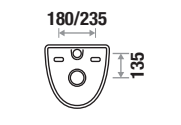

Argon Nxt 457 N

Size : L 545 | W 350 | H 380 mm

Flushing Type : Rimless
Seat Cover : Slow Motion Slim

Zone 1 MRP

Crystal White : 9,825/-
With Jet : 10,875/-
Special :

Zone 2 MRP

Crystal White : 10,640/-
With Jet : 11,780/-
Special :

Features

Available Color

Jaguar 963 UF

Size : L 515 | W 370 | H 370 mm

Flushing Type : Rimless
Seat Cover : UF

Zone 1 MRP

Crystal White : 10,035/-
With Jet : 11,055/-

Zone 2 MRP

Crystal White : 10,870/-
With Jet : 11,980/-

Features

Available Color

Jaguar 963 PP

Size : L 515 | W 370 | H 370 mm

Flushing Type : Rimless
Seat Cover : Slow Motion Slim

Zone 1 MRP

Crystal White : 8,240/-
With Jet : 9,270/-
Standard : 9,475/-
Special : 15,555/-

Zone 2 MRP

Crystal White : 9,315/-
With Jet : 10,465/-
Standard : 10,710/-
Special : 17,575/-

Features

Available Color