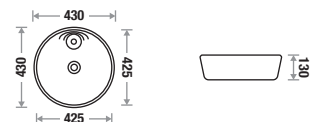

Zone 2 MRP

Crystal White : 5,275/-

Available Color ☐

Features