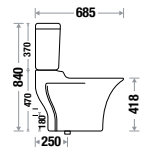

Zone 1 MRP

Crystal White
EWC S/P : 6,205/-
Cistern : 3,725/-