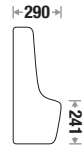

Urinal

7004 Sensor Urinal
Size : L 290 | W 360 | H 690 mm
Fixing : Wall Mounted Outlet

1. Accessories Include :
1. Universal Urinal Bracket
  2. Outlet Accessories
  3. Sensor

Zone 1 MRP
Crystal White : 15,380/-

Zone 2 MRP
Crystal White : 16,660/-

Available Color ☐

Corner Urinal Java 134
Size : L 380 | W 350 | H 580 mm
Fixing : Universal Urinal Bracket

1. Accessories Include :
1. Universal Urinal Bracket
  2. Urinal Spreader (Brass)

Zone 1 MRP
Crystal White : 5,610/-

Zone 2 MRP
Crystal White : 6,180/-

Available Color ☐

Halfstall NXT 132
Size : L 380 | W 390 | H 595 mm
Fixing : Universal Urinal Bracket

1. Accessories Include :
1. Universal Urinal Bracket

Zone 1 MRP
Crystal White : 4,525/-

Zone 2 MRP
Crystal White : 5,500/-

Available Color ☐

Petal 128
Size : L 260 | W 310 | H 430 mm
Fixing : Universal Urinal Bracket

1. Accessories Include :
1. Universal Urinal Bracket

Zone 1 MRP
Crystal White : 2,500/-
Standard : 2,875/-
Special : 3,875/-

Zone 2 MRP
Crystal White : 2,715/-
Standard : 3,120/-
Special : 4,210/-

Available Color ☐ **Royal Black**