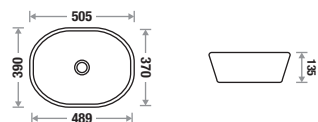

Zone 2 MRP

Crystal White : 5,330/-

Available Color ☐

Features