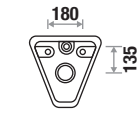

Bolt 460F

Size : L 480 | W 350 | H 365 mm

Seat Cover : Slow Motion

Zone 1 MRP

Crystal White : 5,490/-
Standard : 6,315/-

Zone 2 MRP

Crystal White : 6,185/-
Standard : 7,120/-

Features

Available Color

Novus 458

Size : L 535 | W 365 | H 370 mm

Seat Cover : Slow Motion

Zone 1 MRP

Crystal White : 4,900/-
Standard : 5,635/-

Zone 2 MRP

Crystal White : 5,310/-
Standard : 6,105/-

Features

Available Color

Cub 425

Size : L 480 | W 340 | H 360 mm

Seat Cover : Slow Motion

Zone 1 MRP

Crystal White : 4,900/-
With Jet : 5,910/-
Standard : 5,635/-

Zone 2 MRP

Crystal White : 5,520/-
With Jet : 6,650/-
Standard : 6,350/-

Features

Available Color