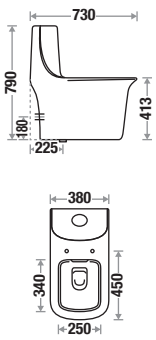

One Piece Closet

Formosa 8852

Size : L 700 | W 365 | H 770 mm
S Trap : 300mm (12") | 225mm (9")
Flushing Type : 4D Syphonic Tornado
Seat Cover : UF

Zone 1 MRP

Crystal White : 14,715/-
With Jet :
Standard :
Special : 22,810/-

Zone 2 MRP

Crystal White : 15,935/-
With Jet :
Standard :
Special : 24,670/-

Features

Available Color

NEW

Aqualine 543

Size : L 715 | W 385 | H 775 mm
S Trap : 300mm (12") | 225mm (9") | P Trap : 180mm
Flushing Type : Single Vortex Wash Down
Seat Cover : UF

Zone 1 MRP

Crystal White : 14,715/-

Zone 2 MRP

Crystal White : 15,935/-

Features

Available Color

Regalia 512

Size : L 730 | W 380 | H 790 mm
S Trap : 225 mm (9") | P Trap : 180 mm
Flushing Type : Wash Down
Seat Cover : UF

Zone 1 MRP

Crystal White : 14,715/-
With Jet : 15,715/-

Zone 2 MRP

Crystal White : 15,935/-
With Jet : 17,020/-

Features

Available Color