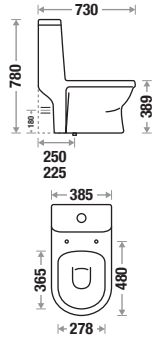

Belton 526

Size : L 660 | W 355 | H 745 mm

S Trap : 225mm (9") | 100mm (4") | P Trap : 180 mm

Flushing Type : Wash Down

Seat Cover : Slow Motion PP

Zone 1 MRP

Crystal White : 11,625/-

Zone 2 MRP

Crystal White : 12,880/-

Features

Available Color