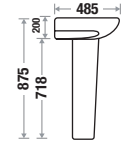

Available Color