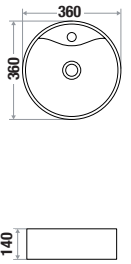

Zone 2 MRP

Crystal White : 13,140/-
Color : 15,255/-

Dora 207 White

Size : L 360 | W 360 | H 140 mm

Zone 1 MRP

Crystal White : 3,930/-
Color : 4,905/-