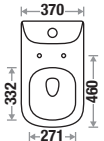

One Piece Closet

Flair

Size : L 670 | W 380 | H 850 mm

S Trap : 300mm (12")
Flushing Type : Wash Down
Seat Cover : Slow Motion

Zone 1 MRP

Crystal White : 23,935/-

Zone 2 MRP

Crystal White : 27,025/-

Features

Available Color

Kodiah 519

Size : L 660 | W 370 | H 730 mm

S Trap : 300 mm (12") | 225 mm (9")
Flushing Type : Syphonic Tornado
Seat Cover : Slow Motion Slim PP

Zone 1 MRP

Crystal White : 12,980/-
With Jet : 14,025/-
Standard : 14,930/-

Zone 2 MRP

Crystal White : 14,055/-
With Jet : 15,190/-
Standard : 16,160/-

Features

Available Color

Jesper 521

Size : L 660 | W 370 | H 745 mm

S Trap : 300 mm (12") | 225 mm (9")
Flushing Type : Syphonic Tornado
Seat Cover : Slow Motion Slim PP

Zone 1 MRP

Crystal White : 12,980/-
With Jet : 14,025/-
Standard : 14,930/-
Special : 21,120/-

Zone 2 MRP

Crystal White : 15,190/-
With Jet : 16,160/-
Standard : 16,160/-
Special : 22,875/-

Features

Available Color