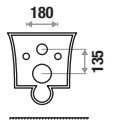

Arch B012

Size : L 520 | W 370 | H 360 mm

Flushing Type : Rimless
Seat Cover : UF

Zone 1 MRP
Crystal White : 14,950/-

Zone 2 MRP
Crystal White : 16,275/-

Available Color ☐

Regalia 439

Size : L 520 | W 360 | H 340 mm

Flushing Type : Rimless (Single Vortex)
Seat Cover : UF

Zone 1 MRP
Crystal White : 13,670/-
Special : 21,210/-

Zone 2 MRP
Crystal White : 14,950/-
Special : 23,170/-

Available Color

Cyclone 431

Size : L 510 | W 365 | H 350 mm

Flushing Type : Rimless (Single Vortex)
Seat Cover : UF

Zone 1 MRP
Crystal White : 13,670/-

Zone 2 MRP
Crystal White : 14,950/-

Available Color ☐