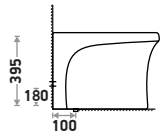

Lexa

Size : L 530 | W 365 | H 395 mm

S Trap Code : 485

P Trap Code : 486

Seat Cover : Slim PP

Zone 1 MRP

Crystal White : 7,460/-

With Jet : 8,470/-

Zone 2 MRP

Crystal White : 8,080/-

With Jet : 9,180/-

Features

Available Color

Milano

Size : L 480 | W 345 | H 390 mm

S Trap Code : 450

P Trap Code : 449

Seat Cover : Slow Motion

Zone 1 MRP

Crystal White : 6,785/-

Zone 2 MRP

Crystal White : 7,350/-

Features

Available Color

Liberty

Size : L 575 | W 355 | H 405 mm

S Trap Code : 461

P Trap Code : 462

Seat Cover : Slow Motion Slim

Zone 1 MRP

Crystal White : 6,030/-

With Jet : 7,030/-

Standard : 6,935/-

Zone 2 MRP

Crystal White : 6,030/-

With Jet : 7,030/-

Standard : 6,935/-

Features

Available Color