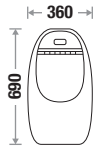

Urinal

7004 Sensor Urinal
Size : L 290 | W 360 | H 690 mm
Fixing : Wall Mounted Outlet

1. Accessories Include :
1. Universal Urinal Bracket
  2. Outlet Accessories
  3. Sensor

Zone 1 MRP
Crystal White : 15,380/-

Zone 2 MRP
Crystal White : 16,660/-

Available Color ☐

Corner Urinal Java 134
Size : L 380 | W 350 | H 580 mm
Fixing : Universal Urinal Bracket

1. Accessories Include :
1. Universal Urinal Bracket
  2. Urinal Spreader (Brass)

Zone 1 MRP
Crystal White : 5,610/-

Zone 2 MRP
Crystal White : 6,180/-

Available Color ☐

Halfstall NXT 132
Size : L 380 | W 390 | H 595 mm
Fixing : Universal Urinal Bracket

1. Accessories Include :
1. Universal Urinal Bracket

Zone 1 MRP
Crystal White : 4,525/-

Zone 2 MRP
Crystal White : 5,500/-

Available Color ☐

Petal 128
Size : L 260 | W 310 | H 430 mm
Fixing : Universal Urinal Bracket

1. Accessories Include :
1. Universal Urinal Bracket

Zone 1 MRP
Crystal White : 2,500/-
Standard : 2,875/-
Special : 3,875/-

Zone 2 MRP
Crystal White : 2,715/-
Standard : 3,120/-
Special : 4,210/-

Available Color ☐ **Royal Black**