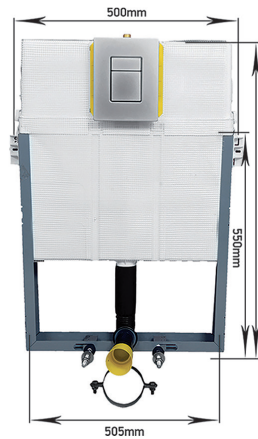

Zone 2 MRP

Full Frame for Concealed Cistern 5,815/-

- Adjustable to all Wallvit Pan.
- High quality structure design.
- Comes with wall fixing hooks and rag bolts.

Zone 1 MRP

Half Frame for Concealed Cistern 3,055/-

Zone 2 MRP

Half Frame for Concealed Cistern 3,325/-