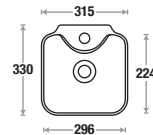

Zone 2 MRP

Crystal White : 2,065/-

Available Color

Features