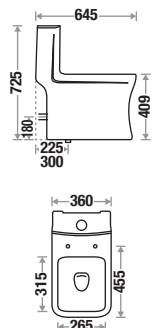

One Piece Closet

NEW

Cisco 529

Size : L 730 | W 385 | H 780 mm

S Trap : 250 mm (10") | 225 mm (9") | P Trap : 180 mm

Flushing Type : Wash Down

Seat Cover : Slow Motion Slim PP

Zone 1 MRP

Crystal White : 11,625/-

Zone 2 MRP

Crystal White : 12,585/-

Features

Available Color

Belton 526

Size : L 660 | W 355 | H 745 mm

S Trap : 225mm (9") | 100mm (4") | P Trap : 180 mm

Flushing Type : Wash Down

Seat Cover : Slow Motion PP

Zone 1 MRP

Crystal White : 11,625/-

Zone 2 MRP

Crystal White : 12,880/-

Features

Available Color

Kores 517

Size : L 645 | W 360 | H 725 mm

S Trap : 225 mm (9") | 300mm (12") | P Trap : 180 mm

Flushing Type : Wash Down

Seat Cover : Slow Motion PP

Zone 1 MRP

Crystal White : 11,625/-

With Jet : 12,650/-

Zone 2 MRP

Crystal White : 12,585/-

With Jet : 13,700/-

Features

Available Color