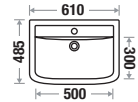

Available Color