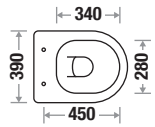

Avior BL 15 B

Size : L 485 | W 360 | H 360 mm

Flushing Type : Rimless
Seat Cover : UF

Zone 1 MRP

Crystal White : 10,690/-

Zone 2 MRP

Crystal White : 11,575/-

Features

Available Color

Edge BL 16 B

Size : L 520 | W 360 | H 375 mm

Flushing Type : Rimless
Seat Cover : UF

Zone 1 MRP

Crystal White : 10,690/-

Zone 2 MRP

Crystal White : 11,575/-

Features

Available Color

Silo Nxt 454

Size : L 500 | W 390 | H 360 mm

Flushing Type : Rimless
Seat Cover : UF

Zone 1 MRP

Crystal White : 12,870/-
With Jet : 13,910/-
Special :

Zone 2 MRP

Crystal White : 13,945/-
With Jet : 15,065/-
Special :

Features

Available Color