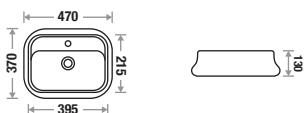

Zone 2 MRP

Crystal White : 5,275/-

Available Color ☐

Features