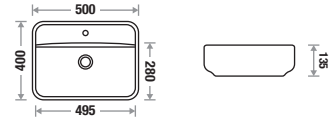

Zone 2 MRP

Crystal White : 6,475/-

Available Color ☐

Features