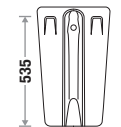

Urinal

7004 Sensor Urinal
Size : L 290 | W 360 | H 690 mm
Fixing : Wall Mounted Outlet

1. Accessories Include :
1. Universal Urinal Bracket
  2. Outlet Accessories
  3. Sensor

Zone 1 MRP
Crystal White : 15,380/-

Zone 2 MRP
Crystal White : 16,660/-

Available Color ☐

Corner Urinal Java 134
Size : L 380 | W 350 | H 580 mm
Fixing : Universal Urinal Bracket

1. Accessories Include :
1. Universal Urinal Bracket
  2. Urinal Spreader (Brass)

Zone 1 MRP
Crystal White : 5,610/-

Zone 2 MRP
Crystal White : 6,180/-

Available Color ☐

Halfstall NXT 132
Size : L 380 | W 390 | H 595 mm
Fixing : Universal Urinal Bracket

1. Accessories Include :
1. Universal Urinal Bracket

Zone 1 MRP
Crystal White : 4,525/-

Zone 2 MRP
Crystal White : 5,500/-

Available Color ☐

Petal 128
Size : L 260 | W 310 | H 430 mm
Fixing : Universal Urinal Bracket

1. Accessories Include :
1. Universal Urinal Bracket

Zone 1 MRP
Crystal White : 2,500/-
Standard : 2,875/-
Special : 3,875/-

Zone 2 MRP
Crystal White : 2,715/-
Standard : 3,120/-
Special : 4,210/-

Available Color ☐ **Royal Black**