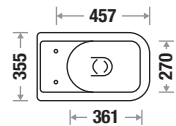

Lexa

Size : L 530 | W 365 | H 395 mm

S Trap Code : 485

P Trap Code : 486

Seat Cover : Slim PP

Zone 1 MRP

Crystal White : 7,460/-

With Jet : 8,470/-

Zone 2 MRP

Crystal White : 8,080/-

With Jet : 9,180/-

Features

Available Color

Milano

Size : L 480 | W 345 | H 390 mm

S Trap Code : 450

P Trap Code : 449

Seat Cover : Slow Motion

Zone 1 MRP

Crystal White : 6,785/-

Zone 2 MRP

Crystal White : 7,350/-

Features

Available Color

Liberty

Size : L 575 | W 355 | H 405 mm

S Trap Code : 461

P Trap Code : 462

Seat Cover : Slow Motion Slim

Zone 1 MRP

Crystal White : 6,030/-

With Jet : 7,030/-

Standard : 6,935/-

Zone 2 MRP

Crystal White : 6,030/-

With Jet : 7,030/-

Standard : 6,935/-

Features

Available Color