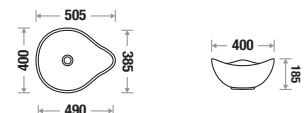

Zone 2 MRP

Crystal White : 6,295/-

Available Color ☐

Features