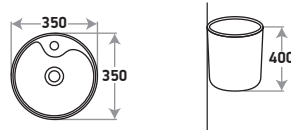

Zone 2 MRP

Crystal White : 10,810/-

Available Color ☐

Features