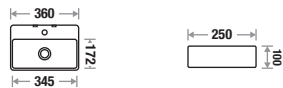

Zone 2 MRP

Crystal White : 3,135/-

Available Color

Features