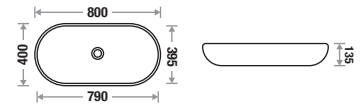

Zone 2 MRP

Crystal White : 12,090/-

Available Color ☐

Features