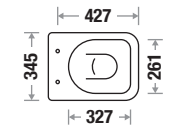

With Jet : 9,180/-

Features

Available Color

**Milano**

Size : L 480 | W 345 | H 390 mm

S Trap Code : 450

P Trap Code : 449

Seat Cover : Slow Motion