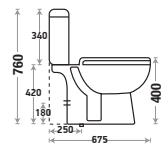

Two Pc WC Floor Mounted

EWC Jesper

Size : L 640 | W 375 | H 790 mm
Code : BL - 1012
Trap : S Trap Need Flexible Pan
Connector to Convert P Trap in S Trap
P Trap 180 mm
Flushing Type : Wash Down (Double Vortex)
Seat Cover : Slow Motion pp

Features

Available Color

EWC Carnival

Size : L 685 | W 385 | H 840 mm
Code : S Trap 472 | P Trap 473 | Cistern 474
Trap : S Trap 250 mm | P Trap 180 mm
Flushing Type : Wash Down (Box Rim)
Seat Cover : Slow Motion

Zone 1 MRP

Crystal White
EWC S/P : 6,205/-
Cistern : 3,725/-

Zone 2 MRP

Crystal White
EWC S/P : 7,000/-
Cistern : 4,200/-

Features

Available Color

Kimberly

Size : L 675 | W 380 | H 760 mm
Code : S Trap 476 | P Trap 475 | Cistern 477
Trap : S Trap 250 mm | P Trap 180 mm
Flushing Type : Wash Down (Box Rim)
Seat Cover : Slow Motion pp

Zone 1 MRP

Crystal White : 7,135/-
EWC S/P : 4,285/-
Cistern :

Zone 2 MRP

Crystal White : 8,050/-
Standard : 4,830/-
Special :

Features

Available Color