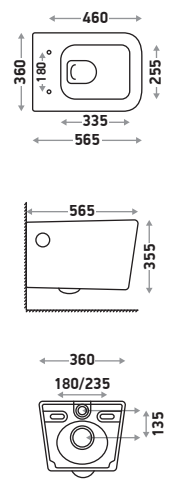

Crystal White : 10,195/-  
With Jet : 11,290/-

**Zone 2 MRP**

Crystal White : 12,525/-  
With Jet : 13,710/-

Features

Available Color

**Argon Nxt 457 N**

Size : L 545 | W 350 | H 380 mm

Flushing Type : Rimless  
Seat Cover : Slow Motion Slim