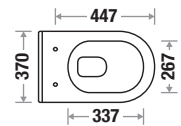

Argon Nxt 457 N

Size : L 545 | W 350 | H 380 mm

Flushing Type : Rimless
Seat Cover : Slow Motion Slim

Zone 1 MRP

Crystal White : 9,825/-
With Jet : 10,875/-
Special :

Zone 2 MRP

Crystal White : 10,640/-
With Jet : 11,780/-
Special :

Features

Available Color

Jaguar 963 UF

Size : L 515 | W 370 | H 370 mm

Flushing Type : Rimless
Seat Cover : UF

Zone 1 MRP

Crystal White : 10,035/-
With Jet : 11,055/-

Zone 2 MRP

Crystal White : 10,870/-
With Jet : 11,980/-

Features

Available Color

Jaguar 963 PP

Size : L 515 | W 370 | H 370 mm

Flushing Type : Rimless
Seat Cover : Slow Motion Slim

Zone 1 MRP

Crystal White : 8,240/-
With Jet : 9,270/-
Standard : 9,475/-
Special : 15,555/-

Zone 2 MRP

Crystal White : 9,315/-
With Jet : 10,465/-
Standard : 10,710/-
Special : 17,575/-

Features

Available Color