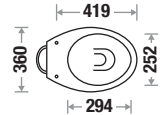

Zone 2 MRP

Crystal White : 2,835/-
Standard : 3,260/-

Features

Available Color