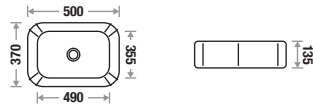

Zone 2 MRP

Crystal White : 6,295/-

Available Color ☐

Features