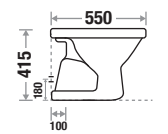

## Universal Pan Full Set

Size : L 575 | W 460 | H 385 mm

S Trap Code : 416

(Universal Pan + Seat Cover)