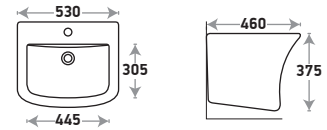

Zone 2 MRP

Crystal White : 6,180/-

Available Color ☐

Features