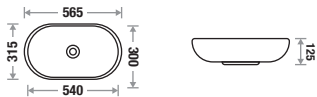

Zone 2 MRP

Crystal White : 4,470/-

Available Color ☐

Features