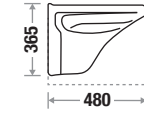

Bolt 460F

Size : L 480 | W 350 | H 365 mm

Seat Cover : Slow Motion

Zone 1 MRP

Crystal White : 5,490/-
Standard : 6,315/-

Zone 2 MRP

Crystal White : 6,185/-
Standard : 7,120/-

Features

Available Color

Novus 458

Size : L 535 | W 365 | H 370 mm

Seat Cover : Slow Motion

Zone 1 MRP

Crystal White : 4,900/-
Standard : 5,635/-

Zone 2 MRP

Crystal White : 5,310/-
Standard : 6,105/-

Features

Available Color

Cub 425

Size : L 480 | W 340 | H 360 mm

Seat Cover : Slow Motion

Zone 1 MRP

Crystal White : 4,900/-
With Jet : 5,910/-
Standard : 5,635/-

Zone 2 MRP

Crystal White : 5,520/-
With Jet : 6,650/-
Standard : 6,350/-

Features

Available Color