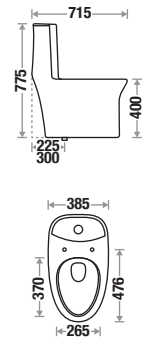

One Piece Closet

Formosa 8852

Size : L 700 | W 365 | H 770 mm
S Trap : 300mm (12") | 225mm (9")
Flushing Type : 4D Syphonic Tornado
Seat Cover : UF

Zone 1 MRP

Crystal White : 14,715/-
With Jet :
Standard :
Special : 22,810/-

Zone 2 MRP

Crystal White : 15,935/-
With Jet :
Standard :
Special : 24,670/-

Features

Available Color

NEW

Aqualine 543

Size : L 715 | W 385 | H 775 mm
S Trap : 300mm (12") | 225mm (9") | P Trap : 180mm
Flushing Type : Single Vortex Wash Down
Seat Cover : UF

Zone 1 MRP

Crystal White : 14,715/-

Zone 2 MRP

Crystal White : 15,935/-

Features

Available Color

Regalia 512

Size : L 730 | W 380 | H 790 mm
S Trap : 225 mm (9") | P Trap : 180 mm
Flushing Type : Wash Down
Seat Cover : UF

Zone 1 MRP

Crystal White : 14,715/-
With Jet : 15,715/-

Zone 2 MRP

Crystal White : 15,935/-
With Jet : 17,020/-

Features

Available Color