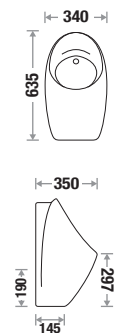

7032

Size : L 350 | W 340 | H 635 mm

Fixing : Universal Urinal Bracket