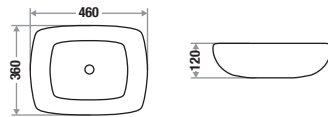

Zone 2 MRP

Crystal White :

Available Color ☐

Features