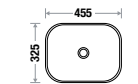

**B5009MDG**  
Matt Dark Grey

**B5009MLG**  
Matt Light Grey

**B5009MCF**  
Matt Coffee

**B5013 MLG - Matt Light Grey**

Size : L 455 | W 325 | H 58.1 mm

**Zone 1 & 2 MRP**

Any Color : 9,810/-

Features