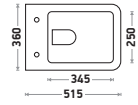

Matt Black : 25,299/-

Features

**B520 MBL - Matt Black**

Size : L 515 | W 360 | H 360 mm

Seat Cover : UF

**Zone 1 & 2 MRP**

Any Color : 22,999/-

Features