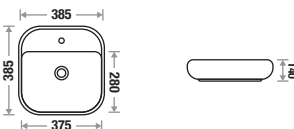

Zone 2 MRP

Crystal White : 4,350/-

Available Color ☐

Features