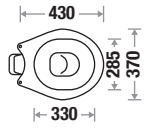

Classic S Trap

Size : L 530 | W 370 | H 410 mm

S Trap Code : 412
(MRP Without Seat Cover)

Zone 1 MRP

Crystal White : 2,070/-
With Jet : 3,200/-
Standard : 2,380/-
Special : 3,210/-

Zone 2 MRP

Crystal White : 2,295/-
With Jet : 2,935/-
Standard : 4,315/-
Special :

Features

Available Color

Classic P Trap

Size : L 520 | W 370 | H 410 mm

P Trap Code : 411
(MRP Without Seat Cover)

Zone 1 MRP

Crystal White : 2,070/-
With Jet : 3,200/-
Standard : 2,380/-
Special : 3,210/-

Zone 2 MRP

Crystal White : 2,235/-
With Jet : 2,820/-
Standard : 4,200/-
Special :

Features

Available Color