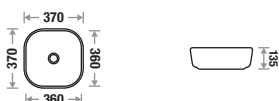

Zone 2 MRP

Crystal White : 6,295/-

Available Color ☐

Features