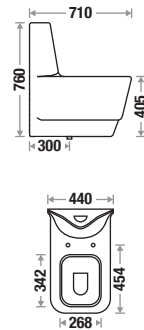

Slender 1010

Size : L 660 | W 370 | H 755 mm
S Trap : 300mm (12") | 225mm (9")
Flushing Type : Syphonic Tornado
Seat Cover : UF

Zone 1 MRP
Crystal White : 14,385/-

Zone 2 MRP
Crystal White : 15,580/-

Features

Available Color ☐

Rumbbo 504

Size : L 660 | W 360 | H 740 mm
S Trap : 300mm (12") | 225mm (9")
Flushing Type : Syphonic
Seat Cover : Slow Motion Slim PP

Zone 1 MRP
Crystal White : 13,685/-
Special : 22,175/-

Zone 2 MRP
Crystal White : 14,805/-
Special : 24,010/-

Features

Available Color

Peach
Magenta

Sandalwood

Gunmetal
Gray

Royal
Gray

Royal
Black

Duke

Size : L 710 | W 440 | H 760 mm
S Trap : 300mm (12")
Flushing Type : Wash Down
Seat Cover : Slow Motion

Zone 1 MRP
Crystal White : 25,645/-

Zone 2 MRP
Crystal White : 27,025/-

Features

Available Color ☐