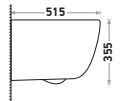

Zone 1 & 2 MRP

Matt Black : 25,299/-

Features