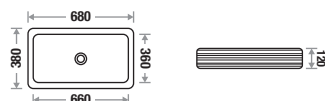

Zone 2 MRP

Crystal White : 8,615/-

Available Color ☐

Features