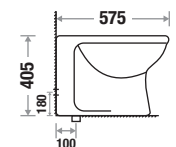

Lexa

Size : L 530 | W 365 | H 395 mm

S Trap Code : 485

P Trap Code : 486

Seat Cover : Slim PP

Zone 1 MRP

Crystal White : 7,460/-

With Jet : 8,470/-

Zone 2 MRP

Crystal White : 8,080/-

With Jet : 9,180/-

Features

Available Color

Milano

Size : L 480 | W 345 | H 390 mm

S Trap Code : 450

P Trap Code : 449

Seat Cover : Slow Motion

Zone 1 MRP

Crystal White : 6,785/-

Zone 2 MRP

Crystal White : 7,350/-

Features

Available Color

Liberty

Size : L 575 | W 355 | H 405 mm

S Trap Code : 461

P Trap Code : 462

Seat Cover : Slow Motion Slim

Zone 1 MRP

Crystal White : 6,030/-

With Jet : 7,030/-

Standard : 6,935/-

Zone 2 MRP

Crystal White : 6,030/-

With Jet : 7,030/-

Standard : 6,935/-

Features

Available Color