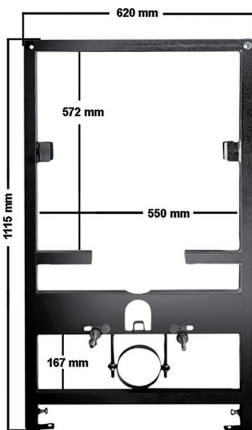

- Adjustable to all Wallvit Pan.
- Adjustable Legs.
- High quality structure design.
- Comes with wall fixing hooks and rag bolts.

Zone 1 MRP

Full Frame for Concealed Cistern 5,345/-