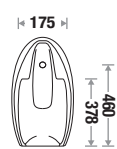

Accessories Include :

1. Universal Urinal Bracket
2. Urinal Spreader (Brass)

Zone 1 MRP

Crystal White : 7,365/-

Zone 2 MRP

Crystal White : 7,975/-

Available Color ☐