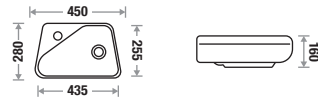

Zone 2 MRP

Crystal White : 1,805/-

Available Color ☐

Features