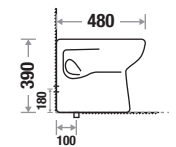

With Jet : 9,180/-

Features

Available Color

**Milano**

Size : L 480 | W 345 | H 390 mm

S Trap Code : 450

P Trap Code : 449

Seat Cover : Slow Motion