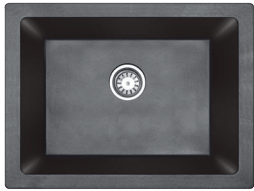

QI-104 • Single Bowl Sink
Overall Size : 600x450x205mm (24"x18"x8")
Bowl Size : 525x380mm
Available Colors : QMWH | QMBL | QAER | QAVE

₹ 6,725/-