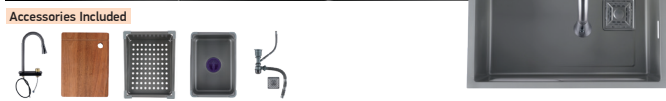

Quantum Series (SUS 201) with Nano Coating