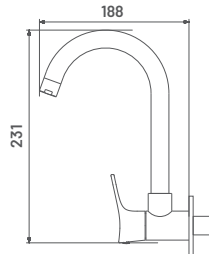

**LARG06** M.R.P. ₹ : 3385/-  
Sink Cock (Wall Mounted)  
with Swinging Spout

**LARG08** M.R.P. ₹ : 3575/-  
2 Way Bib Cock

**LARG25** M.R.P. ₹ : 4535/-  
Pillar Cock Extension Body  
With Long Nose

**LARG27** M.R.P. ₹ : 8850/-  
Single Lever Basin Mixer with  
Braided Hose