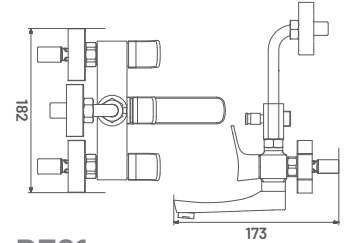

PE21 M.R.P. ₹ : 8065/-
Wall Mixer with Overhead & Telephonic Shower System