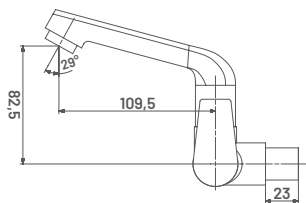

LX06A M.R.P. ₹ : 2245/-
Sink Cock (Wall Mounted) with Swinging Spout