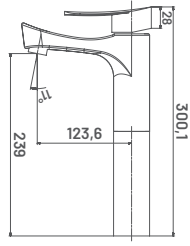

LA PERLA PVD BLACK COLLECTION

LABK28 M.R.P. ₹ : 11775/-
Single lever Basin Mixer
High Neck with Braided Hose