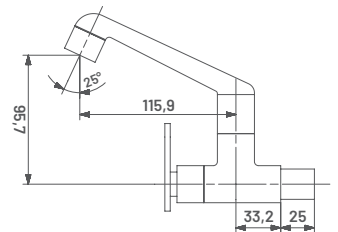

PBR06 M.R.P. ₹ : 2050/-
Sink Cock (Wall Mounted) with Swinging Spout