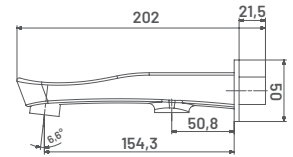

PE33 M.R.P. ₹ : 2095/-
Bath Tub Spout with Telephonic
Shower System