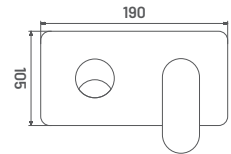

SI38 M.R.P. ₹ : 5320/-
Basin Tap Wall Mounted