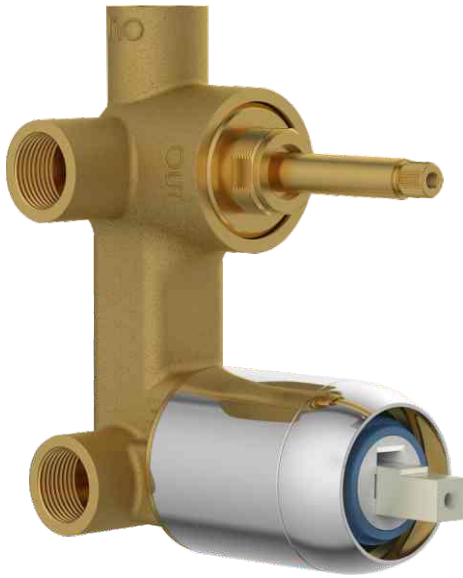

PROJECT SERIES HIGH FLOW BODY JET DIVERTER COLLECTION

PBJ50B M.R.P. ₹ : 5205/-
Diverter Body