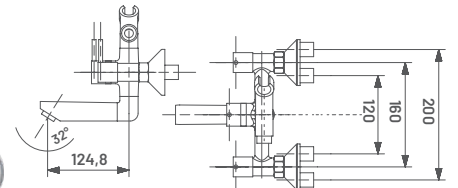

NV22 M.R.P. ₹ : 7025/-
Wall Mixer With Crutch For Telephonic
Shower