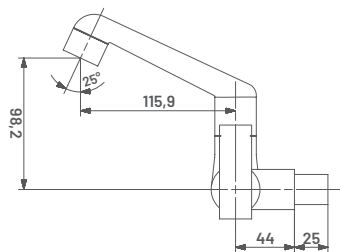

BR06A M.R.P. ₹ : 2375/-
Sink Cock (Wall Mounted) with Swinging Spout