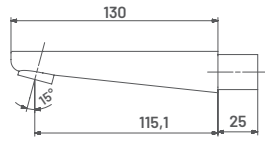

LX32 M.R.P. ₹ : 1195/-
Bath Tub Spout