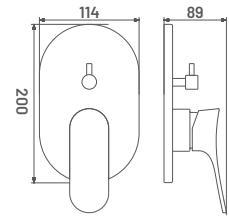

PE31 M.R.P. ₹ : 2165/-
Single Lever High & Medium Flow
Diverter Upper Part
(Suitable for 031 & 030-PS Body)