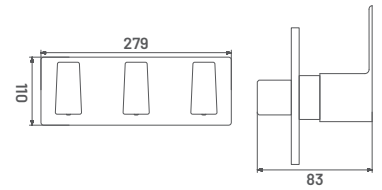

QU41 M.R.P. ₹ : 5765/-
Concealed Diverter Mixer