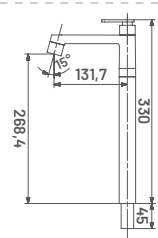

**BL24** M.R.P. ₹ : 2675/-  
Medium Pillar Cock with Long Nose

**BL25** M.R.P. ₹ : 3495/-  
Pillar Cock Extension Body with  
Long Nose

15 MM CARTRIDGE

**BL25A** M.R.P. ₹ : 4155/-  
Tall Body (Table Mounted)