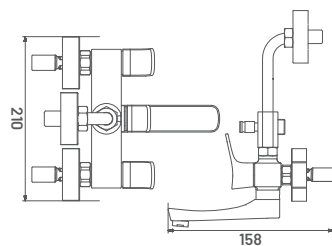

15 MM CARTRIDGE

SAG018 M.R.P. ₹ : 1445/-
S.S. Shower Arm with Flange 18"

FL43 M.R.P. ₹ : 1385/-
PVD GOLD
Pop-up Waste Coupling Full Thread 3" (Brass)

FL53 M.R.P. ₹ : 1605/-
PVD GOLD
Pop-up Waste Coupling Full Thread 5" (Brass)

LAG09 M.R.P. ₹ : 1100/-
Concealed Stop Cock Upper Part (Suitable for 09L / 09M / 010H Body)

LAG12 M.R.P. ₹ : 1100/-
Concealed Flush Cock Upper Part (Suitable for 012L / 012M / 012H Body)