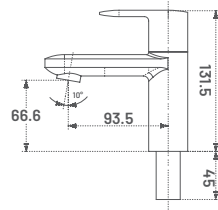

20 MM CARTRIDGE

SI01 M.R.P. ₹ : 2975/-
Pillar Cock