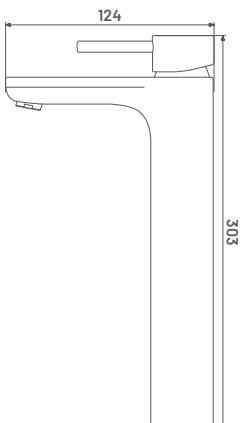

TU28 M.R.P. ₹ : 5715/-
Single Lever Basin Mixer 12"
Chrome