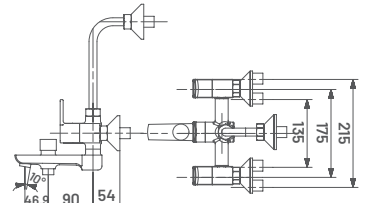

# CUBOID COLLECTION

**CU17** M.R.P. ₹ : 4545/-  
Sink Cock (Wall Mounted) with Extension Swinging Spout

**CU19** M.R.P. ₹ : 6880/-  
Single Lever Basin Mixer Wall Mounted (Hot & Cold)

**CU20** M.R.P. ₹ : 10,320/-  
Wall Mixer with Overhead Shower System