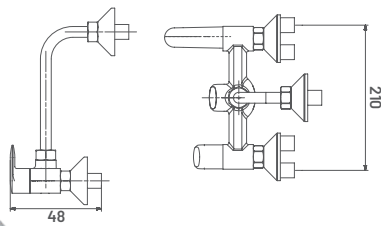

IN36 M.R.P. ₹ : 13,330/-
Single Lever Wall Mixer with Overhead Shower System