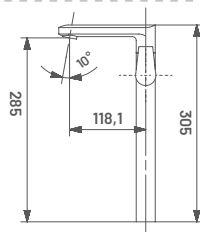

**LX24** M.R.P. ₹ : 2525/-  
Medium Pillar Cock with Long Nose

**LX25** M.R.P. ₹ : 3305/-  
Pillar Cock Extension Body with  
Long Nose

**LX25A** M.R.P. ₹ : 4095/-  
Tall Body (Table Mounted)

**LX26** M.R.P. ₹ : 1975/-  
2 Way Angular Stop Cock