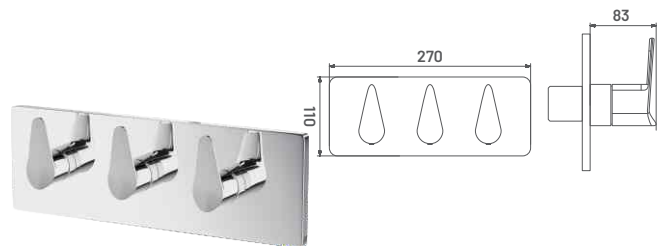

HE41 M.R.P. ₹ : 6165/-
Concealed Diverter Mixer