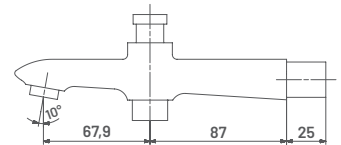

IN33 M.R.P. ₹ : 2415/-
Bath Tub Spout with Telephonic Shower System