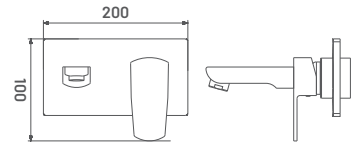

CU19 M.R.P. ₹ : 6880/-
Single Lever Basin Mixer Wall Mounted (Hot & Cold)