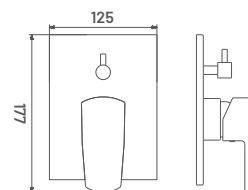

CU30 M.R.P. ₹ : 3295/-
Single Lever High Flow Diverter Upper Part (Suitable for 030 Body)