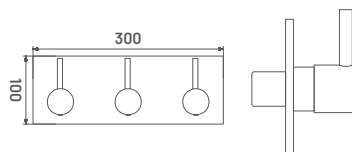

NV39 M.R.P. ₹ : 10,305/-
Concealed Diverter Mixer (with Non Return Valve)