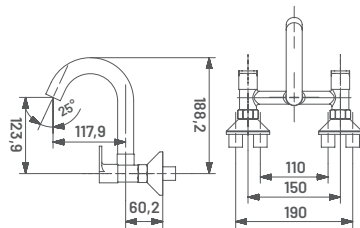

QU23 M.R.P. ₹ : 3955/-
Sink Mixer (Wall Mounted) with
Swinging Spout