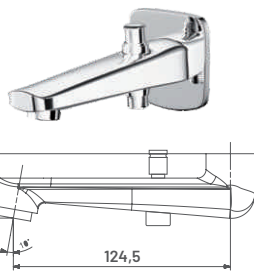

TY33 M.R.P. ₹ : 2545/-
Bath Tub Spout with Telephonic Shower System