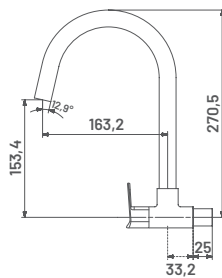

HE06 M.R.P. ₹ : 1735/-
Sink Cock (Wall Mounted) with Swinging Spout