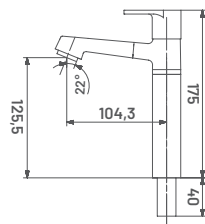

**LX24** M.R.P. ₹ : 2525/-  
Medium Pillar Cock with Long Nose

**LX25** M.R.P. ₹ : 3305/-  
Pillar Cock Extension Body with  
Long Nose

**LX25A** M.R.P. ₹ : 4095/-  
Tall Body (Table Mounted)

**LX26** M.R.P. ₹ : 1975/-  
2 Way Angular Stop Cock