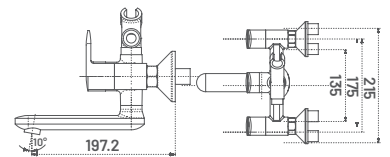

SI22 M.R.P. ₹ : 9645/-
Wall Mixer With Crutch for Telephonic Shower