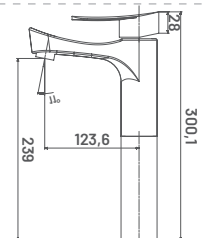

**PE25** M.R.P. ₹ : 3115/-  
Pillar Cock Extension Body With Long Nose

**PE26** M.R.P. ₹ : 1785/-  
2 Way Angular Stop Cock

**PE27** M.R.P. ₹ : 6475/-  
Single Lever Basin Mixer with Braided Hose

**PE28** M.R.P. ₹ : 7975/-  
Single Lever Basin Mixer High Neck with Braided Hose