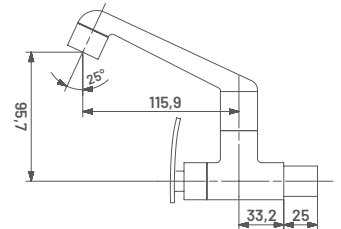

BR06 M.R.P. ₹ : 2050/-
Sink Cock (Wall Mounted) with Swinging Spout