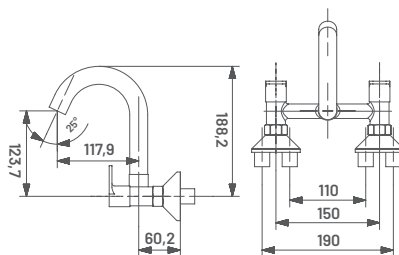

HE231 M.R.P. ₹ : 5125/-
Sink Mixer (Wall Mounted) with
Dual Flow Spout