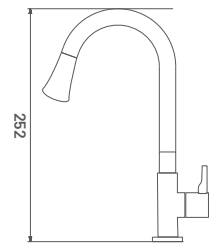

**PV051
BLACK**

M.R.P. ₹ : 3045/-

Sink Cock (Table Mounted) with Swinging Dual Flow Spout