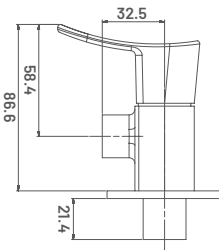

LARG03 M.R.P. ₹ : 1715/-
Angular Stop Cock