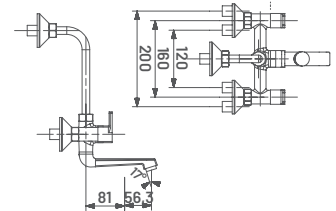

LX20 M.R.P. ₹ : 6625/-
Wall Mixer With Overhead Shower
System (15mm)