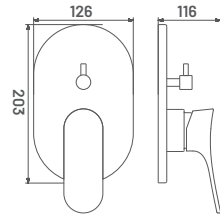

LABK30_{BODY} M.R.P. ₹ : 6675/- **LABK30**_{TRIM} M.R.P. ₹ : 4915/-
High Flow Diverter Body High Flow Diverter Trim