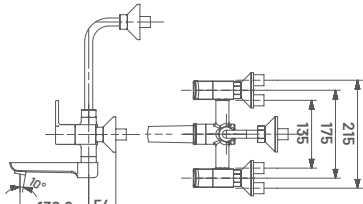

CU20 M.R.P. ₹ : 10,320/-
Wall Mixer with Overhead Shower System