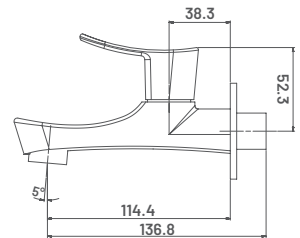

LARG04 M.R.P. ₹ : 2535/-
Bib Cock Long Body