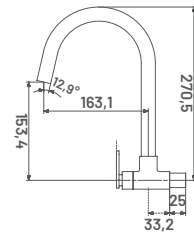

BL17 M.R.P. ₹ : 2835/-
Sink Cock (Wall Mounted) with
Extension Swinging Spout