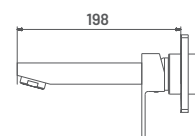

TY19 M.R.P. ₹ : 8945/-
Single Lever Basin Mixer Wall Mounted (Hot & Cold)

TY38 M.R.P. ₹ : 6435/-
Basin Tap Wall Mounted