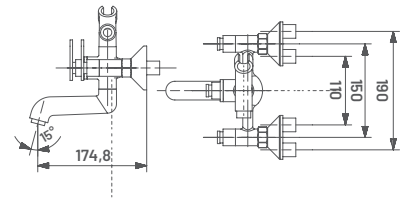

PBR22 M.R.P. ₹ : 6420/-
Wall Mixer With Crutch for Telephonic Shower