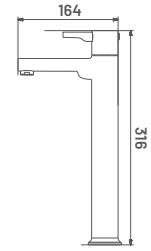

PV28 M.R.P. ₹ : 6745/-
Single Lever Basin Mixer High Neck with Braided Hose