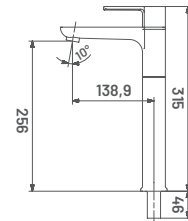

CU25 M.R.P. ₹ : 6420/-
Pillar Cock Extension Body with Long Nose