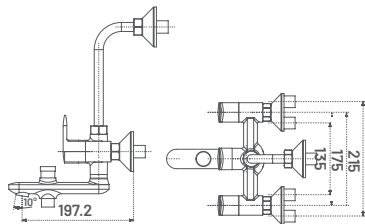

SI21 M.R.P. ₹ : 10860/-
Wall Mixer With Overhead & Telephonic Shower System