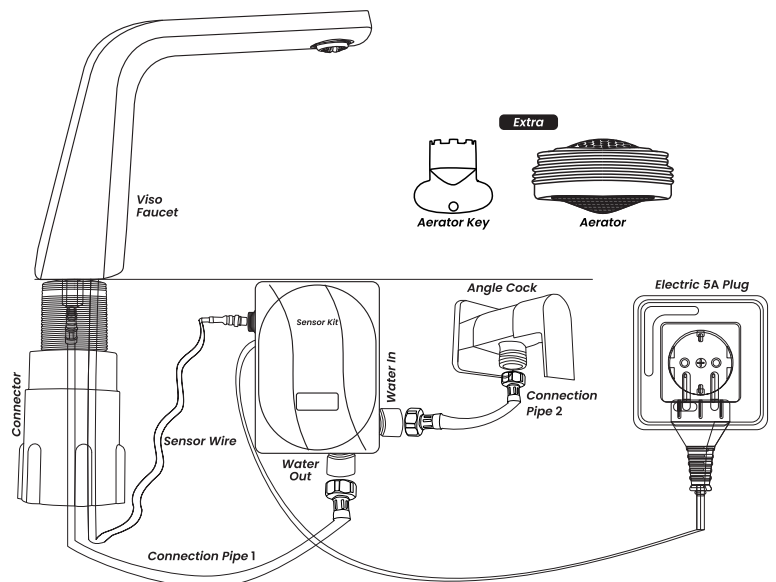

VISO SENSORY FITTING
INSTRUCTIONS
(AC | DC POWER)