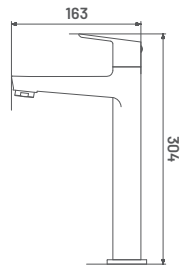

TY28 M.R.P. ₹ : 6485/-
Single Lever Basin Mixer High Neck with Braided Hose