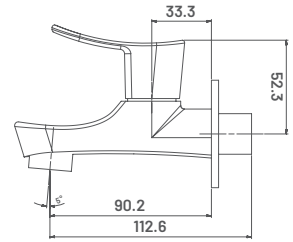

LABK02 M.R.P. ₹ : 2700/-
Bib Cock