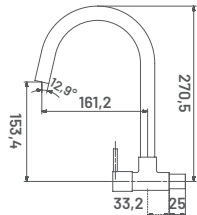

NV17 M.R.P. ₹ : 2835/-
Sink Cock (Wall Mounted) with
Extension Swinging Spout