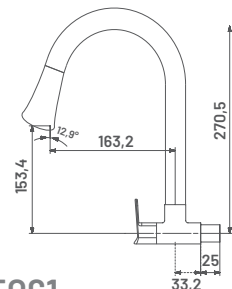

HE061 BLACK M.R.P. ₹ : 2635/-
Sink Cock (Wall Mounted) with Swinging Dual Flow Spout