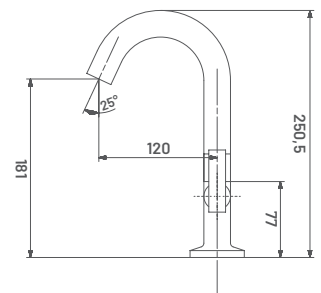

BR07 M.R.P. ₹ : 4310/-
Sink Mixer (Table Mounted) with Braided Hose