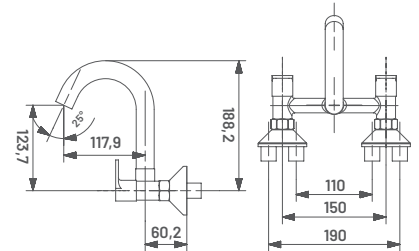

HE23 M.R.P. ₹ : 4055/-
Sink Mixer (Wall Mounted) with
Swinging Spout