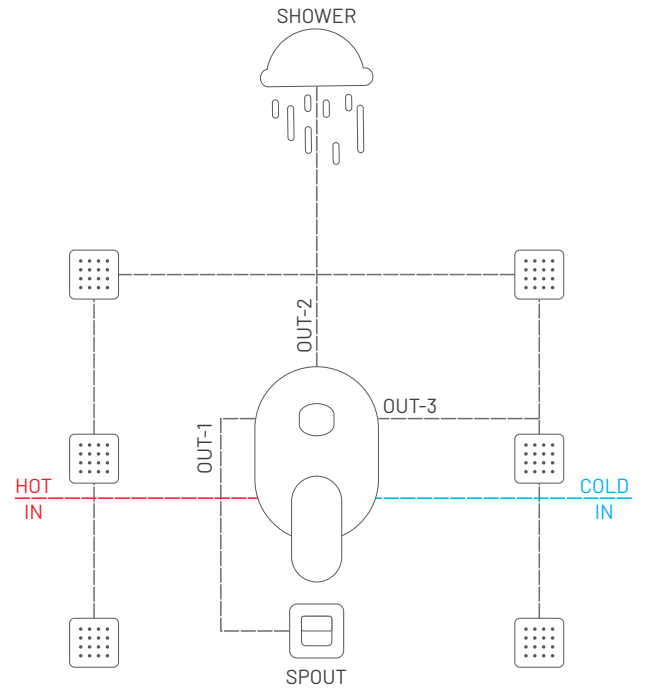

PBJ50B M.R.P. ₹ : 5205/-
Diverter Body

- 1/2 BSP Inlet-Outlet
- Works Efficiently In Low Pressure Condition
- 45mm High Flow Diverter Cartridge
- 3 Modes Works one by one
- Single Piece Casted Body
- Universal Body For All Collection