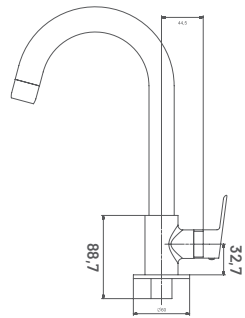

**TY04** M.R.P. ₹ : 2285/-  
Single Lever Long Body Bib Cock  
(Lifting Type Cold Water Cartridge)

**TY05** M.R.P. ₹ : 2785/-  
Single Lever Sink Cock Table Mounted  
with Swinging Spout  
(Lifting Type Cold Water Cartridge)