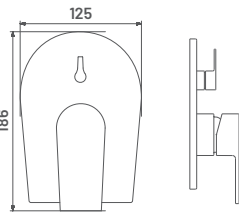

TY31UT M.R.P. ₹ : 2365/-
Single Lever High & Medium Flow Diverter Upper Part (Suitable For 031 & 030-PS Body)