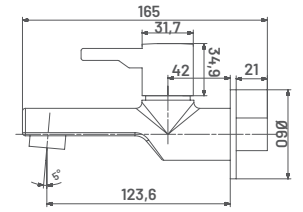

PV04

M.R.P. ₹ : 1935/-

Bib Cock Long Body