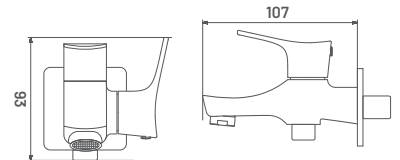

**LABK06** M.R.P. ₹ : 4195/-  
Sink Cock (Wall Mounted)  
with Swinging Spout

**LABK08** M.R.P. ₹ : 4125/-  
2 Way Bib Cock

**LABK25** M.R.P. ₹ : 5775/-  
Pillar Cock Extension Body  
With Long Nose

**LABK27** M.R.P. ₹ : 9595/-  
Single Lever Basin Mixer with  
Braided Hose