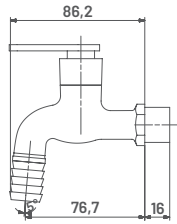

BL34 M.R.P. ₹ : 1140/-
Nozzle Bib Cock