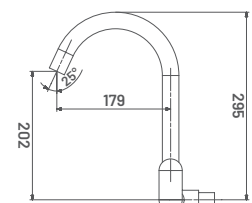

SI17 M.R.P. ₹ : 4590/-
Sink Cock (Wall Mounted)
with Swinging Spout