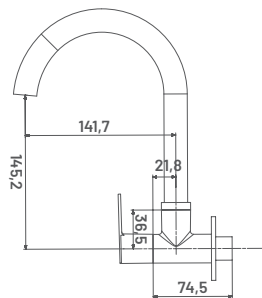

FU06 M.R.P. ₹ : 1575/-
Sink Cock (Wall Mounted) with Swinging Spout