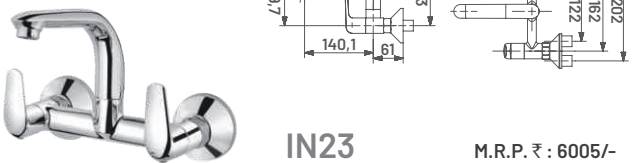

IN23 M.R.P. ₹ : 6005/-
Sink Mixer (Wall Mounted) with Swinging Spout