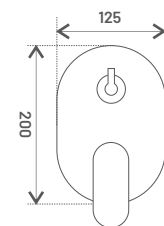

SI30 M.R.P. ₹ : 2745/-
Single Lever High Flow Diverter Upper part (Suitable For 030 Body)