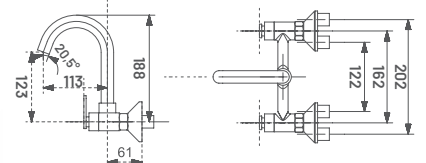

BL23 M.R.P. ₹ : 5005/-
Sink Mixer (Wall Mounted) with
Swinging Spout