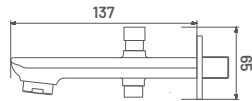

QU33 M.R.P. ₹ : 2035 /-
Bath Tub Spout with Telephonic
Shower System