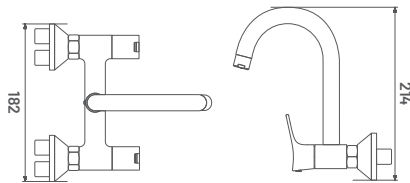

PE23 M.R.P. ₹ : 4435/-
Sink Mixer (Wall Mounted) with Swinging Spout