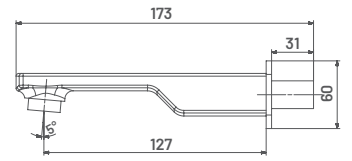

QU32 M.R.P. ₹ : 1405/-
Bath Tub Spout