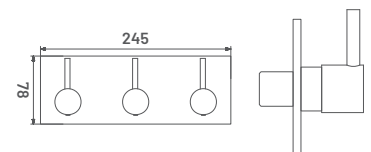

NV41 M.R.P. ₹ : 6445/-
Concealed Diverter Mixer