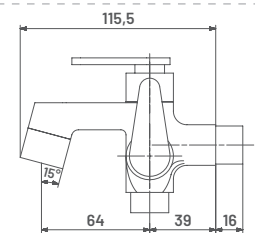

BL08 M.R.P. ₹ : 2395/-
2 Way Bib Cock