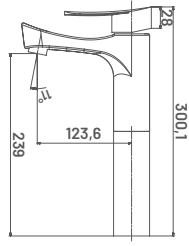

LA PERLA PVD GOLD COLLECTION

LAG28 M.R.P. ₹ : 10920/-
Single lever Basin Mixer
High Neck with Braided Hose