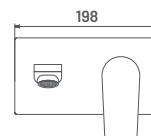

TY19 M.R.P. ₹ : 8945/-
Single Lever Basin Mixer Wall Mounted (Hot & Cold)