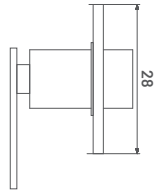

BALLOT COLLECTION

BL09 M.R.P. ₹ : 675/-
Concealed Stop Cock Upper Part
(Suitable for 09L / 09M / 010H Body)