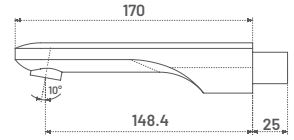

SI32 M.R.P. ₹ : 1990/-
Bath Tub Spout