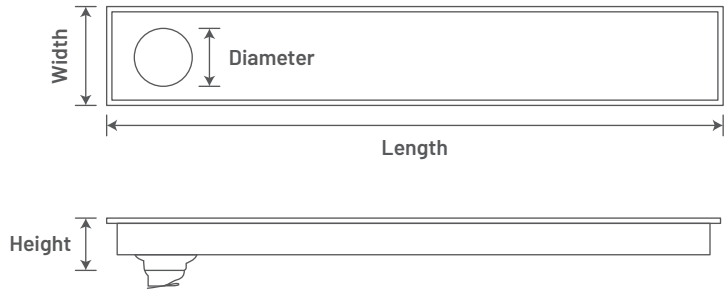

Marble | Tile

FEATURES

SS304
STAINLESS STEEL

WITHOUT
COLLAR

40-60 LITER PER
MINUTE FLOW RATE

MADE FROM
THICK STAINLESS STEEL

Easy to
Clean

Prevent
Pests

It Come With SS 304
Anti Cockroach Trap

60 MM SIDE OUTLET

Sr. No	Code	L (mm)	W (mm)	H (mm)	M.R.P.
1	BE-41124-SH	300	100	32	2105/-
2	BE-41184-SH	450	100	32	3155/-
3	BE-41244-SH	600	100	32	4195/-
4	BE-41304-SH	750	100	32	5255/-
5	BE-41364-SH	900	100	32	6295/-
6	BE-41424-SH	1050	100	32	7345/-
7	BE-41484-SH	1200	100	32	8385/-
8	BE-41604-SH	1500	100	32	10495/-

60 MM CENTER OUTLET

Sr. No	Code	L (mm)	W (mm)	H (mm)	M.R.P.
1	BE-41184-CH	450	100	32	3155/-
2	BE-41244-CH	600	100	32	4195/-
3	BE-41304-CH	750	100	32	5255/-
4	BE-41364-CH	900	100	32	6295/-
5	BE-41424-CH	1050	100	32	7345/-
6	BE-41484-CH	1200	100	32	8385/-
7	BE-41604-CH	1500	100	32	10495/-