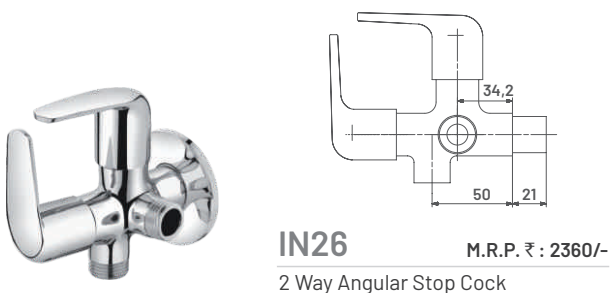

**IN25** M.R.P. ₹ : 4025/-  
Pillar Cock Extension Body With Long Nose

**IN25A** M.R.P. ₹ : 4330/-  
Tall Body (Table Mounted)

**IN26** M.R.P. ₹ : 2360/-  
2 Way Angular Stop Cock

**IN27** M.R.P. ₹ : 5795/-  
Single Lever Basin Mixer with Braided Hose