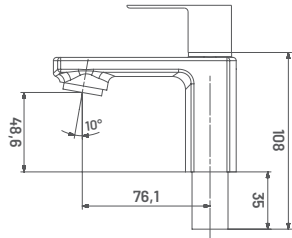

15 MM CARTRIDGE

QU01 M.R.P. ₹ : 1535/-
Pillar Cock