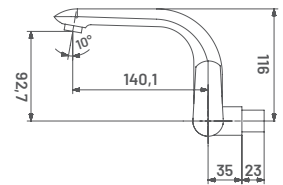

IN06 M.R.P. ₹ : 2975/-
Sink Cock (Wall Mounted)
with Swinging Spout