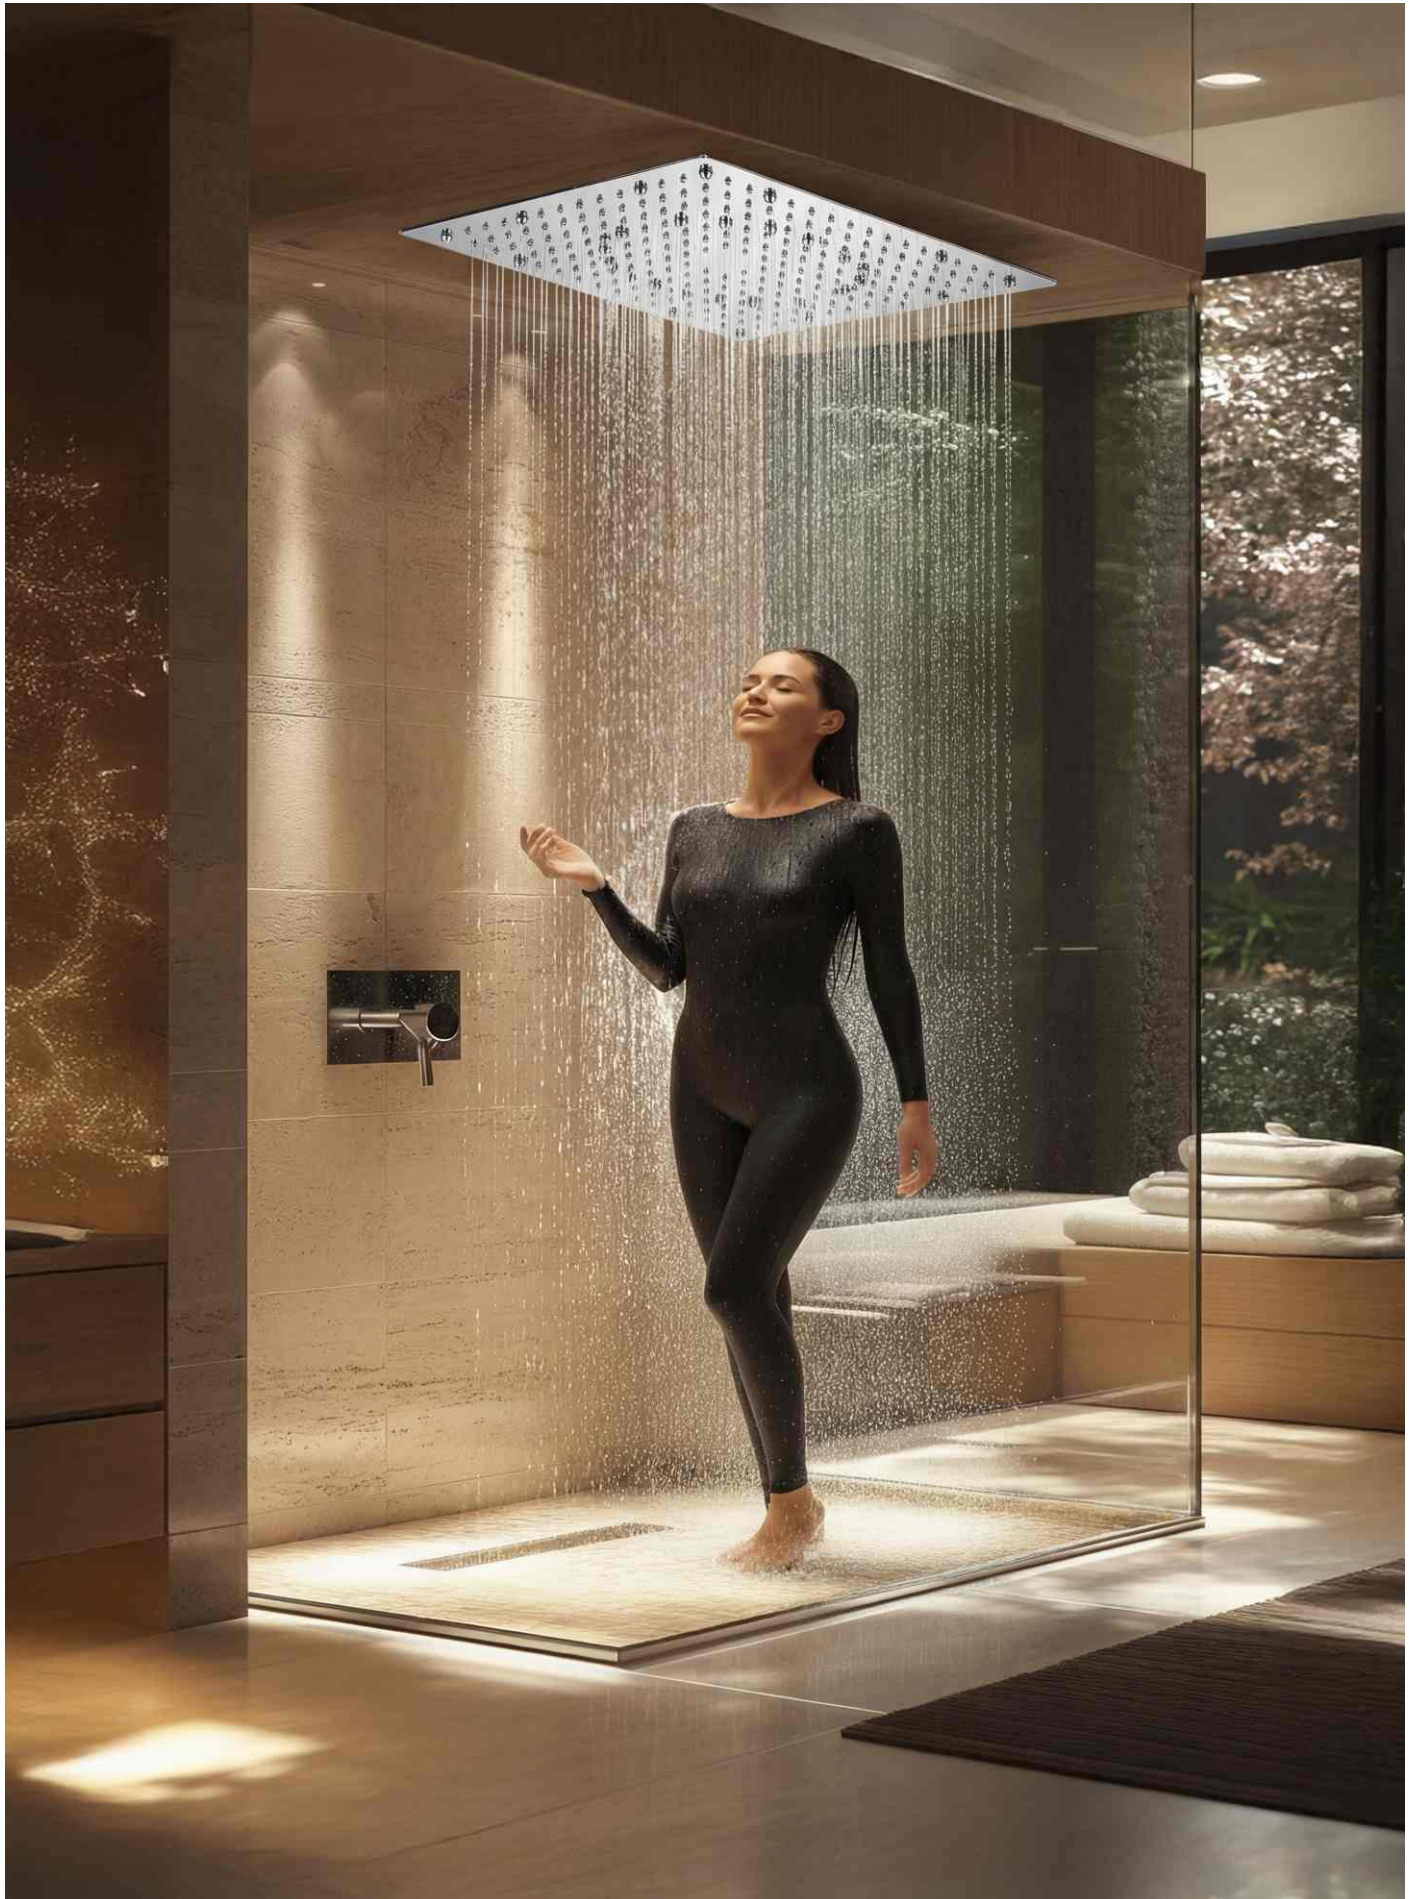

STAINLESS STEEL MULTI FUNCTIONAL SHOWERS COLLECTION