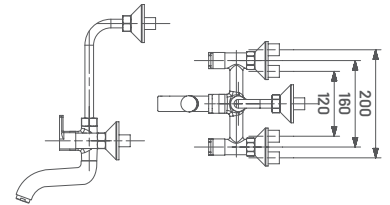

FU21 M.R.P. ₹ : 6925/-
Wall Mixer with Overhead & Telephonic
Shower System