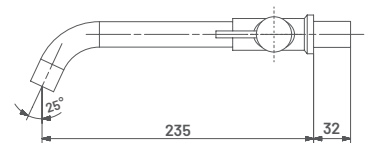

NV06B M.R.P. ₹ : 2225/-
Sink Cock (Wall Mounted)