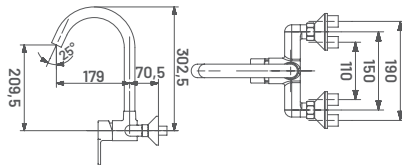

QU29 M.R.P. ₹ : 7205/-
Single Lever Sink Mixer Wall
Mounted