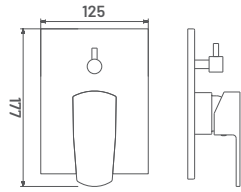

20 MM CARTRIDGE

CU31 M.R.P. ₹ : 2475/-
Single Lever High & Medium Flow
Diverter Upper Part
(Suitable for 031&030PS Body)