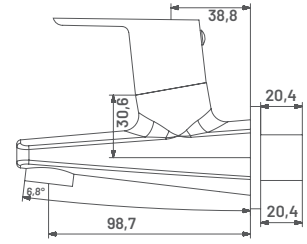

TY02 M.R.P. ₹ : 2135/-
Single Lever Bib Cock
(Lifting Type Cold Water Cartridge)