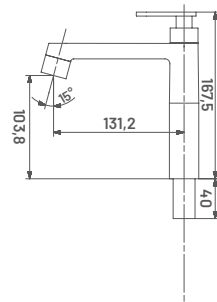

PBR24 M.R.P. ₹ : 2660/-
Medium Pillar Cock with Long Nose