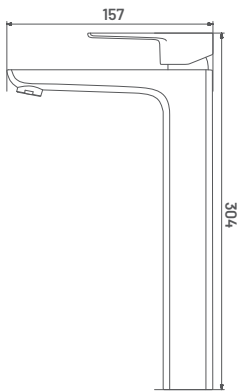

KU28 M.R.P. ₹ : 8685/-
Single Lever Basin Mixer 12"
Chrome