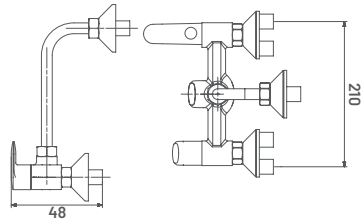

SI37 M.R.P. ₹ : 14645/-
Single Lever Wall Mixer with
Overhead & Telephonic
Shower System