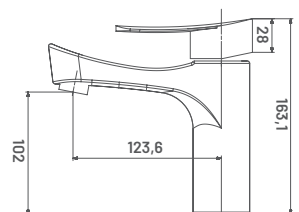

LAG27 M.R.P. ₹ : 8850/-
Single Lever Basin Mixer with
Braided Hose