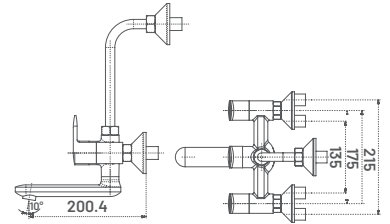

SI20 M.R.P. ₹ : 9645/-
Wall Mixer With Overhead Shower System