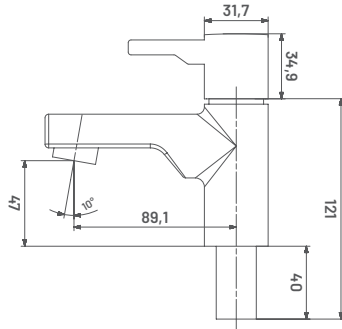

20 MM CARTRIDGE

PV01

M.R.P. ₹ : 2135/-

Pillar Cock