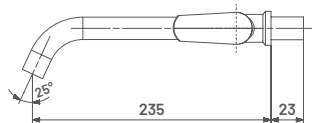

IN06B M.R.P. ₹ : 2145/-
Sink Cock (Wall Mounted)