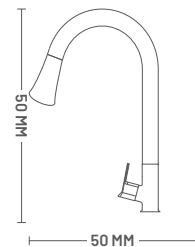

HE051 BLACK M.R.P. ₹ : 2735/-
Sink Cock (Table Mounted) with Swinging Dual Flow Spout