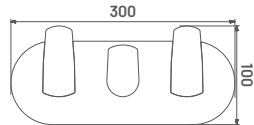

CU39 M.R.P. ₹ : 10640/-
Concealed Mixer Diverter
With non Return Valve