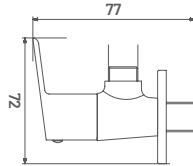

TY03 M.R.P. ₹ : 1185/-
Angular Stop Cock