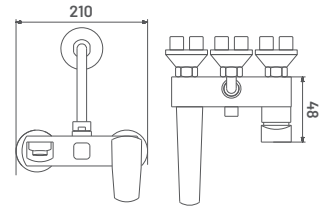

20 MM CARTRIDGE

**CU31** M.R.P. ₹ : 2475/-  
Single Lever High & Medium Flow  
Diverter Upper Part  
(Suitable for 031&030PS Body)

**CU32** M.R.P. ₹ : 1905/-  
Bath Tub Spout

**CU33** M.R.P. ₹ : 3305/-  
Bath Tub Spout with Telephonic  
Shower System