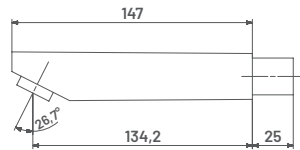

NV32 M.R.P. ₹ : 1485/-
Bath Tub Spout