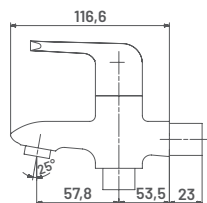

**IN07** M.R.P. ₹ : 5245/-  
Sink Mixer (Table Mounted)  
with Braided Hose

**IN08** M.R.P. ₹ : 2280/-  
2 Way Bib Cock

**IN09** M.R.P. ₹ : 845/-  
Concealed Stop Cock Upper Part  
(Suitable for 09L / 09M / 010H Body)