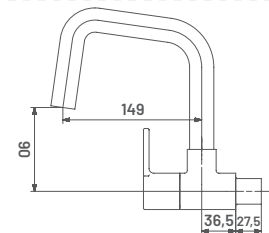

CU06 M.R.P. ₹ : 4045/-
Sink Cock (Wall Mounted)
with Swinging Spout