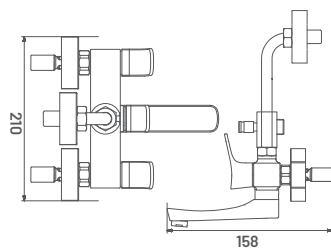

LABK20 M.R.P. ₹ : 12325/-
Wall Mixer with Overhead
Shower System (15mm)