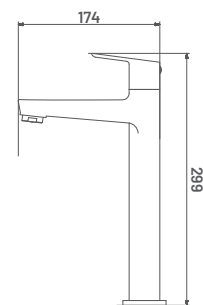

TY25 M.R.P. ₹ : 4685/-
Single Lever Pillar Cock Extension
with Long Nose
(Lifting Type Cold Water Cartridge)