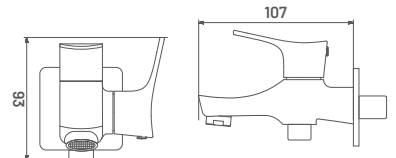

**LARG06** M.R.P. ₹ : 3385/-  
Sink Cock (Wall Mounted)  
with Swinging Spout

**LARG08** M.R.P. ₹ : 3575/-  
2 Way Bib Cock

**LARG25** M.R.P. ₹ : 4535/-  
Pillar Cock Extension Body  
With Long Nose

**LARG27** M.R.P. ₹ : 8850/-  
Single Lever Basin Mixer with  
Braided Hose