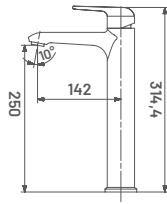

15 MM CARTRIDGE

IN28 M.R.P. ₹ : 7555/-
Single Lever Basin Mixer High Neck with Braided Hose