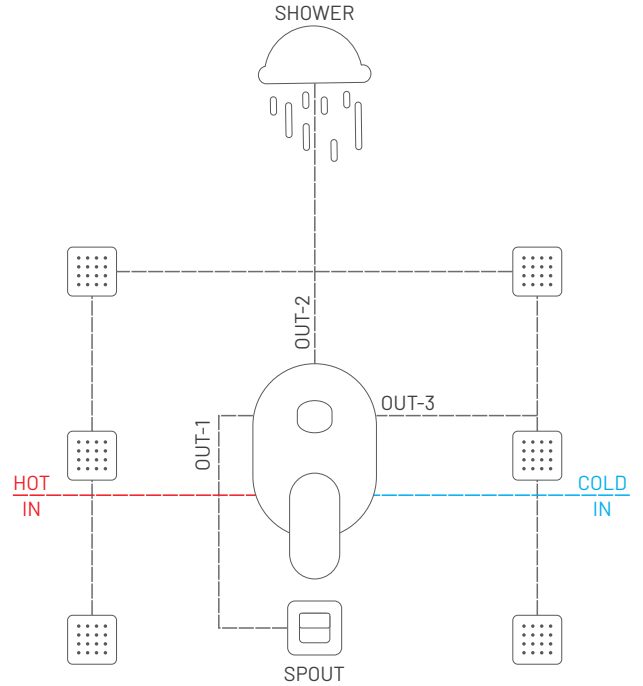

BJ40B

M.R.P. ₹ : 9250/-

Diverter Body

- 3/4" Bsp Inlet Outlet
- Works Efficiently In Low Pressure Condition
- 56mm High Flow Diverter Cartridge
- 2 Modes Works Simultaneously (Mode 1+2 and 2+3 can be used simultaneously 1+3 cannot be used simultaneously.)
- Single Piece Casted Body
- Universal Body For All Collection

UPPER PART

CU40

M.R.P. ₹ : 4410/-

Single Lever 5 Way Diverter Upper Trim

SI40

M.R.P. ₹ : 4270/-

Single Lever 5 Way Diverter Upper Trim

IN40

M.R.P. ₹ : 3950/-

Single Lever 5 Way Diverter Upper Trim

NV40

M.R.P. ₹ : 4060/-

Single Lever 5 Way Diverter Upper Trim

BL40

M.R.P. ₹ : 3910/-

Single Lever 5 Way Diverter Upper Trim