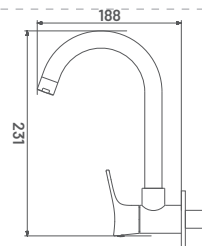

PE06 M.R.P. ₹ : 2155/-
Sink Cock (Wall Mounted) with Swinging Spout