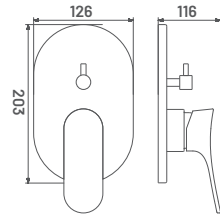

LARG30_{BODY} M.R.P. ₹ : 6185/- **LARG30**_{TRIM} M.R.P. ₹ : 3865/-
High Flow Diverter Body High Flow Diverter Trim