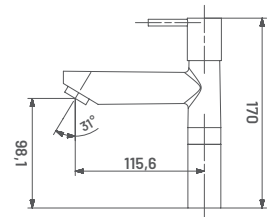

**NV24** M.R.P. ₹ : 2675/-  
Medium Pillar Cock with Long Nose

**NV25** M.R.P. ₹ : 3525/-  
Pillar Cock Extension Body with  
Long Nose

**NV25A** M.R.P. ₹ : 4225/-  
Tall Body (Table Mounted)

15 MM CARTRIDGE