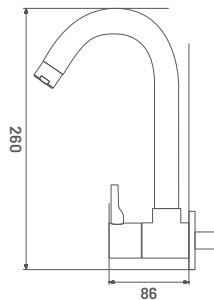

PV06

M.R.P. ₹ : 2165/-

Sink Cock (Wall Mounted) with Swinging Spout