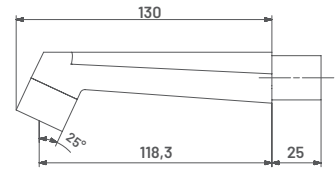

BL32 M.R.P. ₹ : 1175/-
Bath Tub Spout