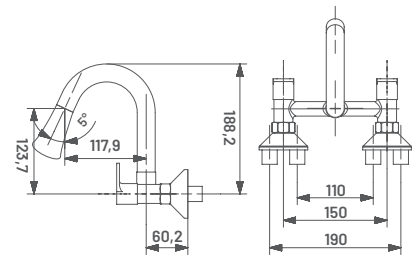

FU231 M.R.P. ₹ : 5195/-
Sink Mixer (Wall Mounted)
Flexible Spout