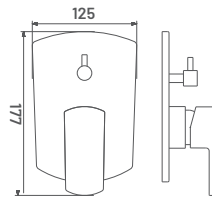

QU31 M.R.P. ₹ : 2305/-
Single Lever High & Medium Flow
Diverter Upper Part
(Suitable for 031 & 030-PS Body)