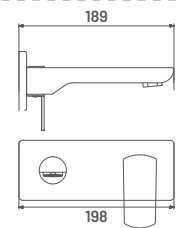

QU19 M.R.P. ₹ : 8715/-
Single Lever Basin Mixer Wall
Mounted (Hot & Cold)