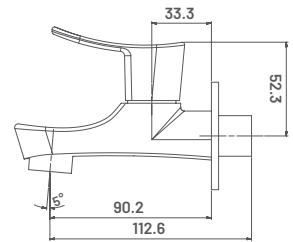

**LARG20** M.R.P. ₹ : 11880/-  
Wall Mixer with Overhead  
Shower System

**LARG19** M.R.P. ₹ : 12610/-  
Single Lever Basin Mixer Wall  
Mounted (Hot & Cold)

15 MM CARTRIDGE

**LAG01** M.R.P. ₹ : 3140/-  
Pillar Cock