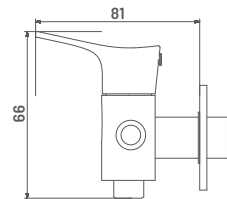

**PE25** M.R.P. ₹ : 3115/-  
Pillar Cock Extension Body With Long Nose

**PE26** M.R.P. ₹ : 1785/-  
2 Way Angular Stop Cock

**PE27** M.R.P. ₹ : 6475/-  
Single Lever Basin Mixer with Braided Hose

**PE28** M.R.P. ₹ : 7975/-  
Single Lever Basin Mixer High Neck with Braided Hose