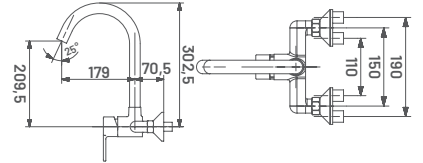

TY29 M.R.P. ₹ : 7265/-
Single Lever Sink Mixer Wall mounted