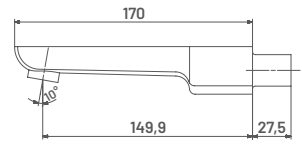

CU32 M.R.P. ₹ : 1905/-
Bath Tub Spout