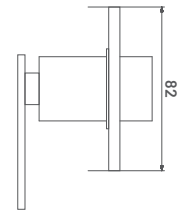

# BROOK PRIME COLLECTION

**PBR07** M.R.P. ₹ : 4310/-  
Sink Mixer (Table Mounted) with Braided Hose

**PBR08** M.R.P. ₹ : 2060/-  
2 Way Bib Cock

**PBR09** M.R.P. ₹ : 600/-  
Concealed Stop Cock Upper Part (Suitable for 09L / 09M / 010H Body)