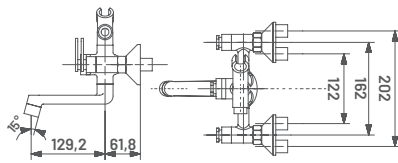

BL22 M.R.P. ₹ : 6955/-
Wall Mixer with Crutch for Telephonic
Shower