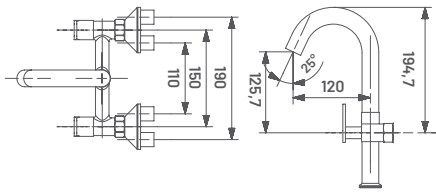

BROOK PRIME COLLECTION

PBR07 M.R.P. ₹ : 4310/-
Sink Mixer (Table Mounted) with Braided Hose