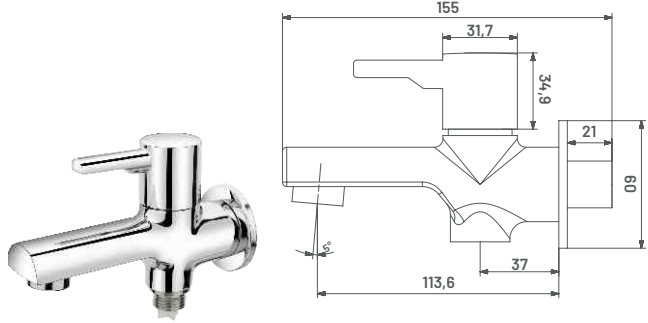

VALENTINE PRIME COLLECTION

PV08 M.R.P. ₹ : 2055/-
2 Way Bib Cock