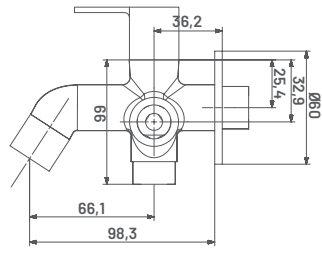

FUSION COLLECTION

FU08 M.R.P. ₹ : 1685/-
2 Way Bib Cock