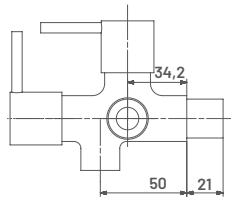

NV26 M.R.P. ₹ : 2035/-
2 Way Angular Stop Cock