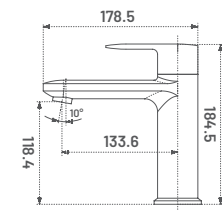

SI27 M.R.P. ₹ : 6095/-
Single Lever Basin Mixer with Braided Hose