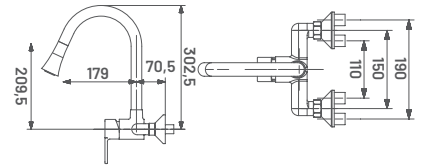

PV291 M.R.P. ₹ : 7505/-
Single Lever Sink Mixer with Dual Flow Spout