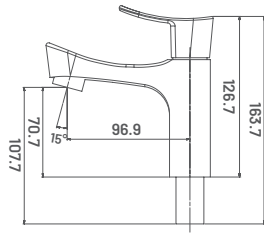

15 MM CARTRIDGE

LAG01 M.R.P. ₹ : 3140/-
Pillar Cock