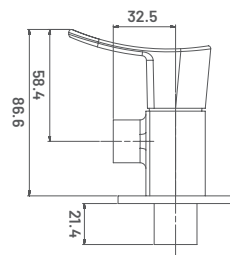

LAG03 M.R.P. ₹ : 1715/-
Angular Stop Cock