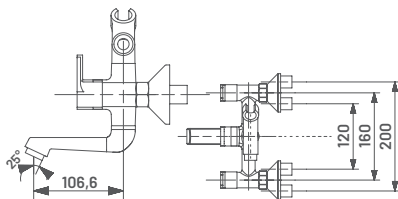

LX22 M.R.P. ₹ : 6625/-
Wall Mixer with Crutch for Telephonic
Shower