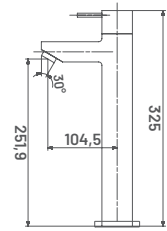

NV28 M.R.P. ₹ : 7605/-
Single Lever Basin Mixer High Neck with Braided Hose