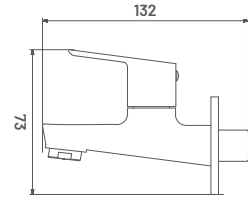

TY04 M.R.P. ₹ : 2285/-
Single Lever Long Body Bib Cock
(Lifting Type Cold Water Cartridge)