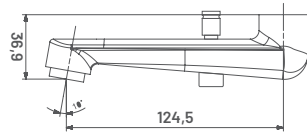

TY33 M.R.P. ₹ : 2545/-
Bath Tub Spout with Telephonic Shower System