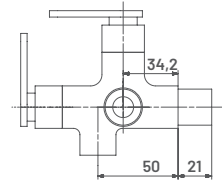

**BL24** M.R.P. ₹ : 2675/-  
Medium Pillar Cock with Long Nose

**BL25** M.R.P. ₹ : 3495/-  
Pillar Cock Extension Body with  
Long Nose

15 MM CARTRIDGE

**BL25A** M.R.P. ₹ : 4155/-  
Tall Body (Table Mounted)