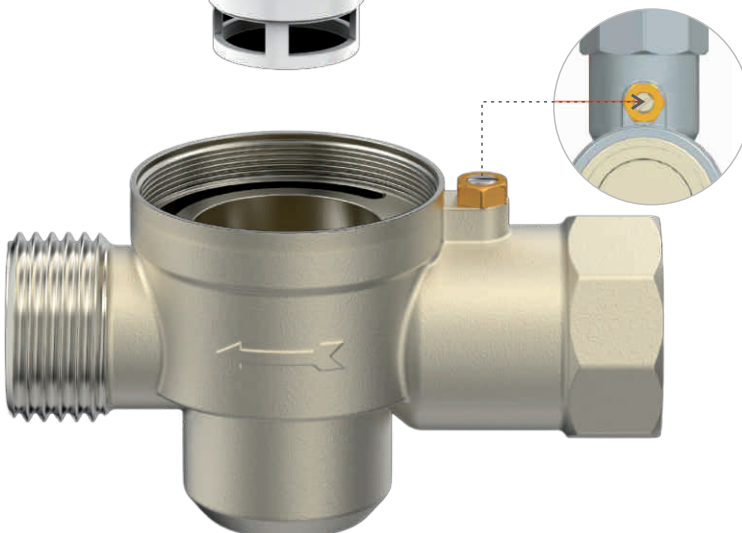

## FEATURES OF METROPOLE (WATER HYDRAULIC CIRCUIT SYSTEM)

- » This Metropole is Designed & Manufactured and Tested with European Standard EN 12541:2002.
- » This Metropole is Work on Push-Type-Auto Closing System. (Water Hydraulic Circuit System)
- » Powerful Flushing Capability, Extreme Water Pressure Flow Control.
- » Easy to Operate & Install.
- » Maintenance Free Product.
- » Easy to Repair.

**STEP-04**  
Flange/rosette Push  
Fit On Button Assembly.

**STEP-03**  
Screw Fit Button  
Assembly On External  
Nut Threads.  
(Hand Tight Fitting)

**STEP-02**  
Screw Fit Brass  
Metal Adaptor Nut.  
(Use 22mm Spanner).

**STEP-01**  
Fit Cartridge Assembly  
Inside Valve Body  
(With Gentle Push).

Water Flow From Valve Can Be  
Controlled By Rotating Spindle  
As Shown In Picture As Required.

ON BODY : 10 YEARS  
CARTRIDGE : 05 YEARS