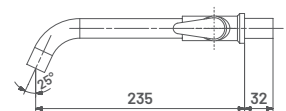

BL06B M.R.P. ₹ : 2130/-
Sink Cock (Wall Mounted)