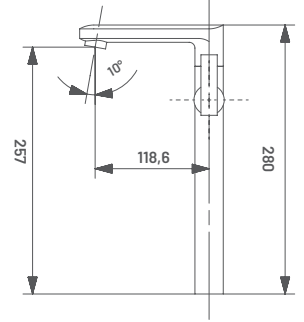

**PBR23** M.R.P. ₹ : 4880/-  
Sink Mixer (Wall Mounted) with Swinging Spout

**PBR24** M.R.P. ₹ : 2660/-  
Medium Pillar Cock with Long Nose

15 MM CARTRIDGE

**PBR25** M.R.P. ₹ : 3470/-

Pillar Cock Extension Body with Long Nose