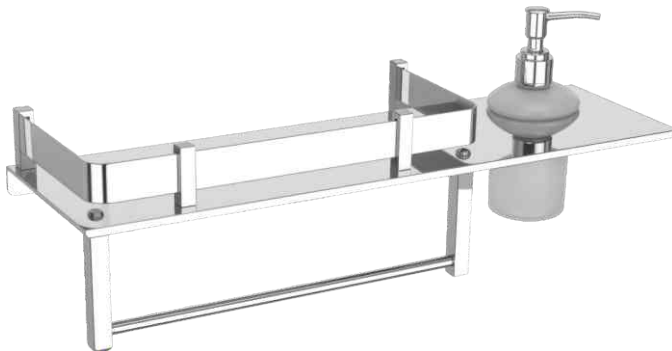

SQUARE SS 304 SHELF (3 In 1)

SS - 13515	5" X 15"	M.R.P. ₹ :2115/-
SS - 13618	5" X 18"	M.R.P. ₹ :2245/-