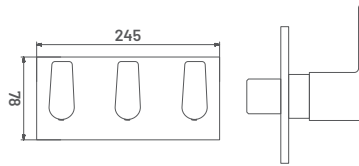

LX41 M.R.P. ₹ : 6250/-
Concealed Diverter Mixer