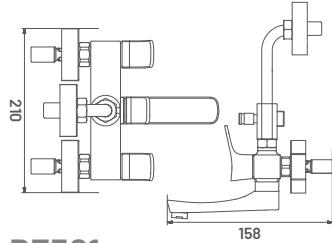

PE501 M.R.P. ₹ : 9335/-
Wall Mixer with Overhead & Telephonic Shower System (20mm)