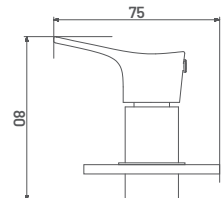

LARG09 M.R.P. ₹ : 1100/-
Concealed Stop Cock Upper Part
(Suitable for 09L / 09M / 010H Body)

LARG12 M.R.P. ₹ : 1100/-
Concealed Flush Cock Upper Part
(Suitable for 012L / 012M / 012H Body)