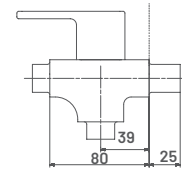

SI26 M.R.P. ₹ : 2415/-
2 Way Angular Stop Cock