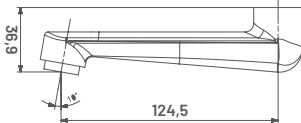

TY32 M.R.P. ₹ : 2125/-
Bath Tub Spout