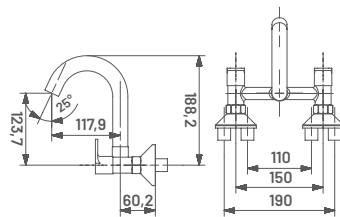

QU231 M.R.P. ₹ : 5085/-
sink mixer (Wall Mounted)
With Flexible Spout