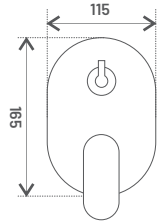

20 MM CARTRIDGE

SI31 M.R.P. ₹ : 2175/-
Single Lever High & Medium Flow
Diverter Upper Part
(Suitable for 031 & 030PS Body)