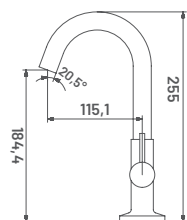

NV07 M.R.P. ₹ : 4645/-
Sink Mixer (Table Mounted) with Braided Hose