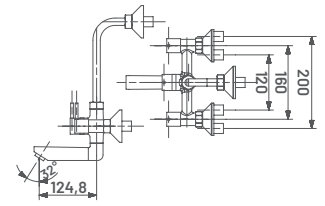

NV20 M.R.P. ₹ : 6985/-
Wall Mixer with Overhead Shower
System