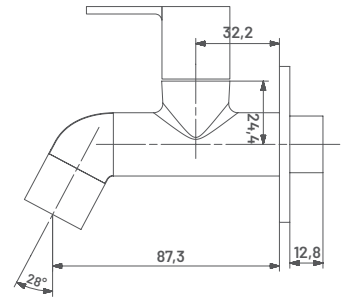

FU02 M.R.P. ₹ : 1055/-
Bib Cock