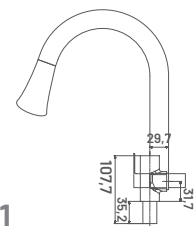

QU61 BLACK M.R.P. ₹ : 2545/-
Sink Cock (Wall Mounted) with Swinging Dual Flow Spout