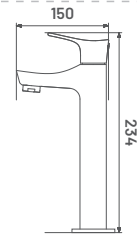

PE24 M.R.P. ₹ : 2965/-
Medium Pillar Cock with Long Nose