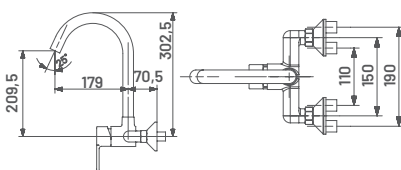

CU29 M.R.P. ₹ : 8385/-
Single Lever Sink Mixer Wall Mounted