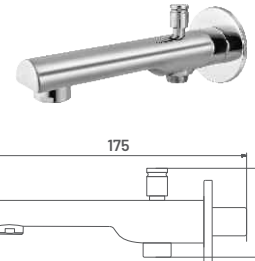

PV33 M.R.P. ₹ : 2405/-
Bath Tub Spout with Telephonic Shower System