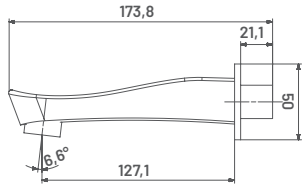

LABK32 M.R.P. ₹ : 2590/-
Bath tub Spout