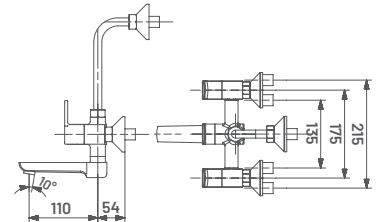

QU20 M.R.P. ₹ : 6335/-
Wall Mixer With Overhead Shower
System (15mm)