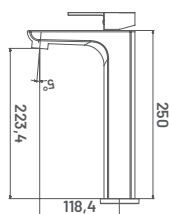

KU28 M.R.P. ₹ : 8685/-
Single Lever Basin Mixer High Neck
with Braided Hose