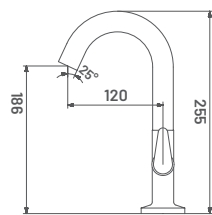

BL07 M.R.P. ₹ : 4605/-
Sink Mixer (Table Mounted) with Braided Hose