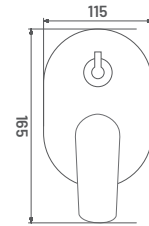

IN31 M.R.P. ₹ : 2325/-
Single Lever High Flow Diverter Upper Part (Suitable for 031 & 030PS Body)