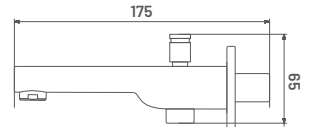

PV33 M.R.P. ₹ : 2405/-
Bath Tub Spout with Telephonic Shower System