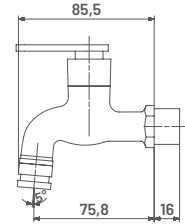

BL35 M.R.P. ₹ : 1140/-
Washing Machine Bib Cock