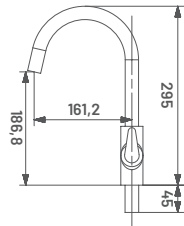

BL16 M.R.P. ₹ : 2905/-
Sink Cock (Table Mounted) with
Extension Swinging Spout