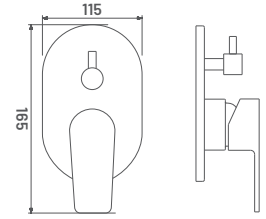

LX31 M.R.P. ₹ : 2295/-
Single Lever High & Medium Flow
Diverter Upper Part
(Suitable for 031& 030-PS Body)