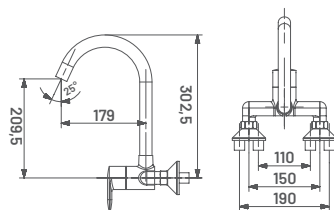

SI29 M.R.P. ₹ : 7575/-
Single Lever Sink Mixer Wall Mounted