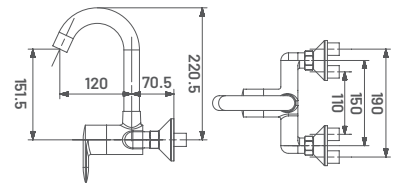

IN29 M.R.P. ₹ : 7490/-
Single Lever Sink Mixer Wall Mounted