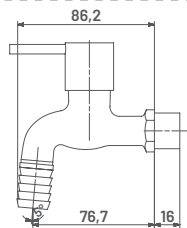

NV34 M.R.P. ₹ : 1155/-
Nozzle Bib Cock