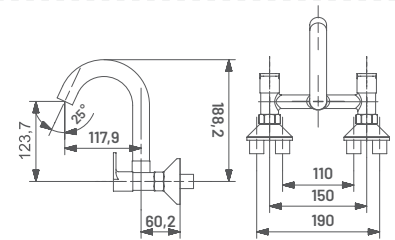

LX23 M.R.P. ₹ : 4975/-
Sink Mixer (Wall Mounted) with
Swinging Spout