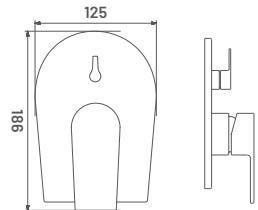

TY30UT M.R.P. ₹ : 2685/-
Single Lever High Flow Diverter Upper Part (Suitable For 030 Body)

TY31UT M.R.P. ₹ : 2365/-
Single Lever High & Medium Flow Diverter Upper Part (Suitable For 031 & 030-PS Body)