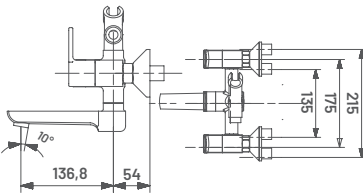

CU22 M.R.P. ₹ : 10,320/-
Wall Mixer With Crutch for Telephonic Shower