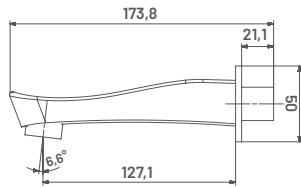

LARG32 M.R.P. ₹ : 1995/-
Bath tub Spout