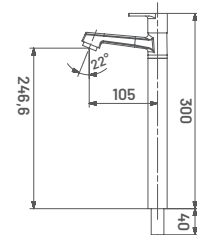

**LX24** M.R.P. ₹ : 2525/-  
Medium Pillar Cock with Long Nose

**LX25** M.R.P. ₹ : 3305/-  
Pillar Cock Extension Body with  
Long Nose

**LX25A** M.R.P. ₹ : 4095/-  
Tall Body (Table Mounted)

**LX26** M.R.P. ₹ : 1975/-  
2 Way Angular Stop Cock