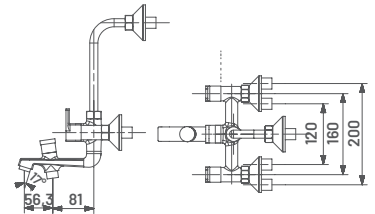

LX21 M.R.P. ₹ : 7765/-
Wall Mixer with Overhead & Telephonic
Shower System