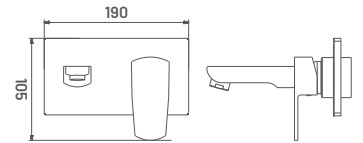

CU38 M.R.P. ₹ : 6115/-
Basin Tap Wall Mounted