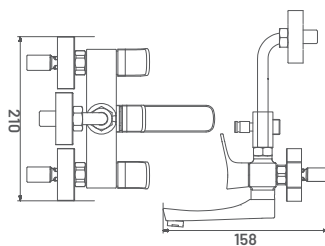

LARG20 M.R.P. ₹ : 11880/-
Wall Mixer with Overhead
Shower System