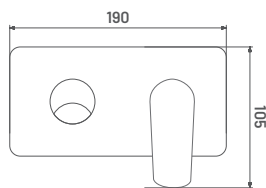

IN38 M.R.P. ₹ : 5115/-
Basin Tap Wall Mounted