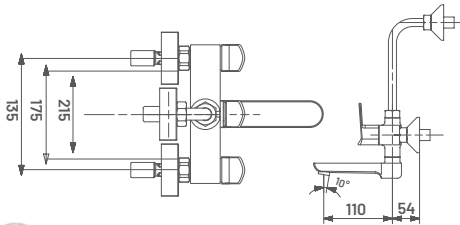

HE21 M.R.P. ₹ : 7365/-
Wall Mixer with Overhead & Telephonic
Shower System