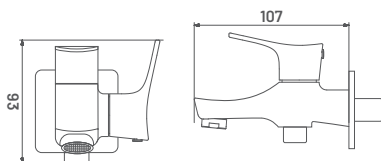

PE08 M.R.P. ₹ : 2425/-
2 Way Bib Cock