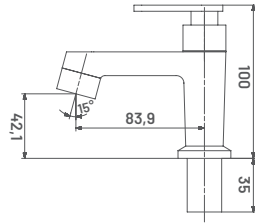

15 MM CARTRIDGE

BL01 M.R.P. ₹ : 1540/-
Pillar Cock