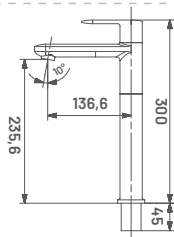

SI25 M.R.P. ₹ : 4810/-
Pillar Cock Extension Body With Long Nose