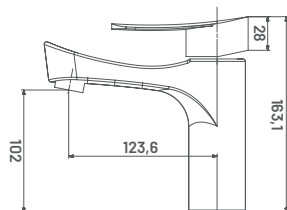

**PE25** M.R.P. ₹ : 3115/-  
Pillar Cock Extension Body With Long Nose

**PE26** M.R.P. ₹ : 1785/-  
2 Way Angular Stop Cock

**PE27** M.R.P. ₹ : 6475/-  
Single Lever Basin Mixer with Braided Hose

**PE28** M.R.P. ₹ : 7975/-  
Single Lever Basin Mixer High Neck with Braided Hose