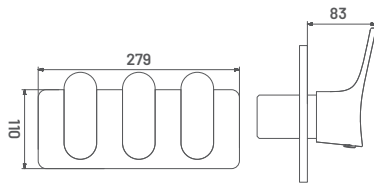

PE41 M.R.P. ₹ : 6165/-
Concealed Diverter Mixer