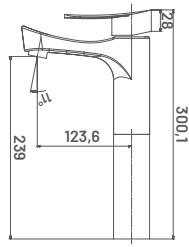

LA PERLA PVD ROSE GOLD COLLECTION

LARG28 M.R.P. ₹ : 10920/-
Single lever Basin Mixer
High Neck with Braided Hose