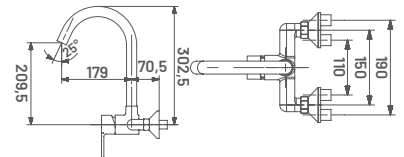

QU291 M.R.P. ₹ : 7385/-
Single Lever Sink Mixer With
Dual Flow Spout