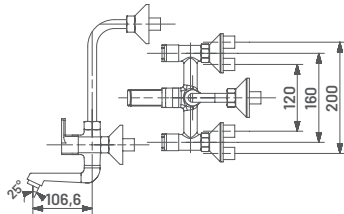

LX501 M.R.P. ₹ : 8255/-
Wall Mixer With Overhead Shower
System (20mm)