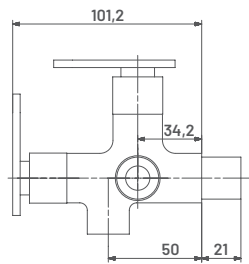

PBR26 M.R.P. ₹ : 1970/-

2 Way Angular Stop Cock