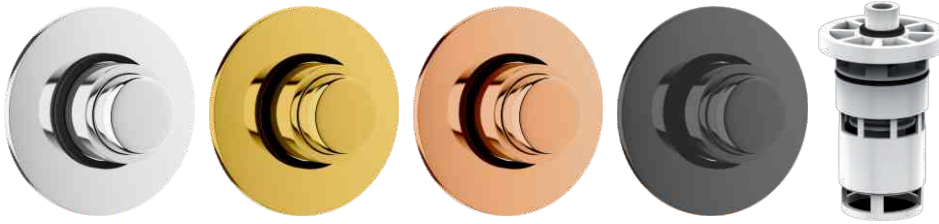

EXPOSED PART KIT

Exposed Part Kit Of Metropole Flush Valve With Round Flange & Cartridge (Suitable for ALD-25|32|40)

CODE	M.R.P.
ALDUT01 (CHROME)	3525/-
ALDUT51 (PVD BLACK)	4475/-
ALDUT52 (PVD ROSE GOLD)	4405/-
ALDUT53 (PVD GOLD)	4405/-