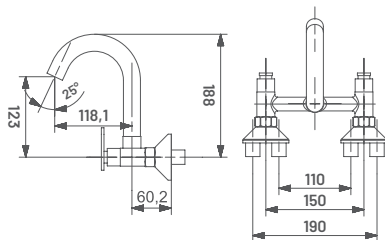

PBR23 M.R.P. ₹ : 4880/-
Sink Mixer (Wall Mounted) with Swinging Spout