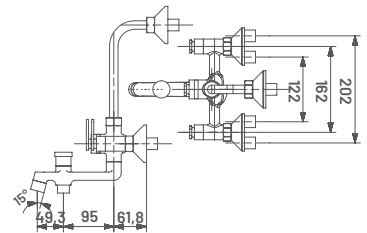

BL21 M.R.P. ₹ : 8085/-
Wall Mixer with Overhead & Telephonic
Shower System