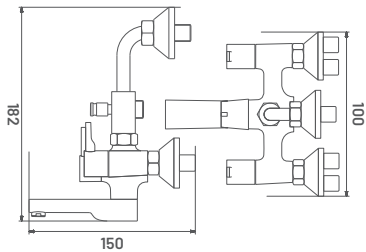

PV21 M.R.P. ₹ : 9515/-
Wall Mixer with Overhead & Telephonic
Shower System