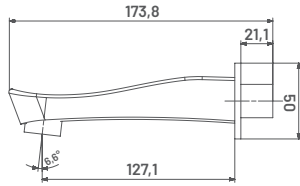

PE32 M.R.P. ₹ : 1395/-
Bath Tub Spout