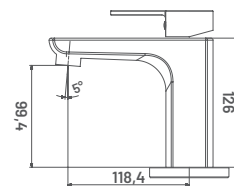

KU27 M.R.P. ₹ : 5815/-
Single Lever Basin Mixer with
Braided Hose