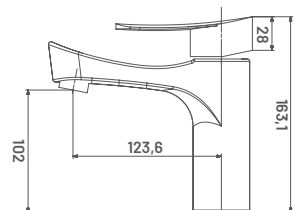

LABK27 M.R.P. ₹ : 9595/-
Single Lever Basin Mixer with
Braided Hose