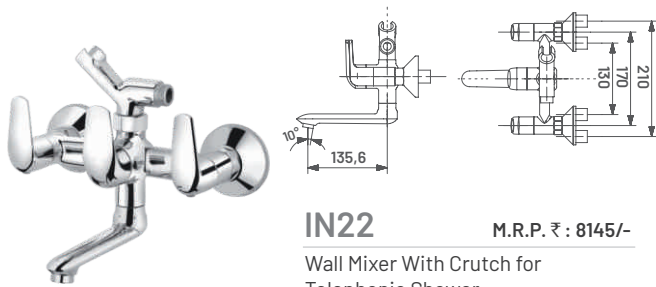

IN22 M.R.P. ₹ : 8145/-
Wall Mixer With Crutch for Telephonic Shower