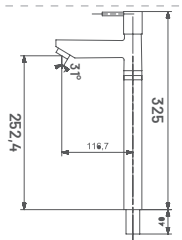

**NV24** M.R.P. ₹ : 2675/-  
Medium Pillar Cock with Long Nose

**NV25** M.R.P. ₹ : 3525/-  
Pillar Cock Extension Body with  
Long Nose

**NV25A** M.R.P. ₹ : 4225/-  
Tall Body (Table Mounted)

15 MM CARTRIDGE