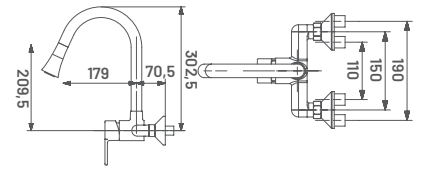

PE291 M.R.P. ₹ : 7505/-
Single Lever Sink Mixer with
Dual Flow Wall Mounted
(Hot & Cold)