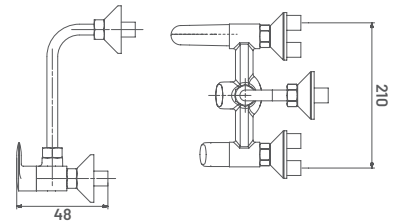

20 MM CARTRIDGE

**SI31** M.R.P. ₹ : 2175/-  
Single Lever High & Medium Flow  
Diverter Upper Part  
(Suitable for 031 & 030PS Body)

**SI32** M.R.P. ₹ : 1990/-  
Bath Tub Spout

**SI33** M.R.P. ₹ : 3215/-  
Bath Tub Spout with Telephonic  
Shower System