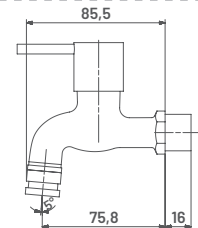

NV35 M.R.P. ₹ : 1155/-
Washing Machine Tap