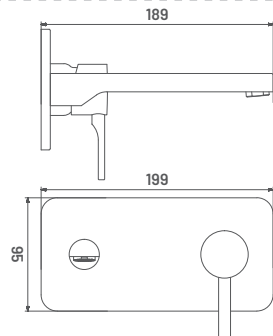

PV31 M.R.P. ₹ : 2145/-
Single Lever High & Medium Flow Diverter Upper Part (Suitable For 031 & 030-PS Body)

PV38 M.R.P. ₹ : 7145/-
Basin Tap Wall Mounted