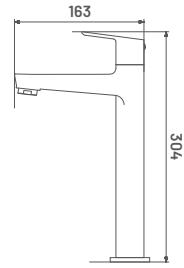

TY28 M.R.P. ₹ : 6485/-
Single Lever Basin Mixer High Neck with Braided Hose