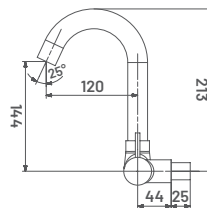

NV06A M.R.P. ₹ : 2505/-
Sink Cock (Wall Mounted) with Swinging Spout