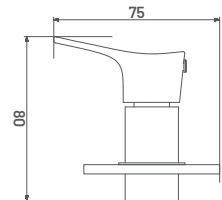

LAG09 M.R.P. ₹ : 1100/-
Concealed Stop Cock Upper Part (Suitable for 09L / 09M / 010H Body)

LAG12 M.R.P. ₹ : 1100/-
Concealed Flush Cock Upper Part (Suitable for 012L / 012M / 012H Body)