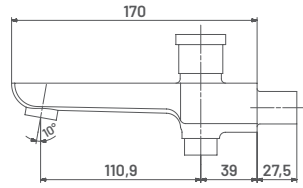

CU33 M.R.P. ₹ : 3305/-
Bath Tub Spout with Telephonic
Shower System