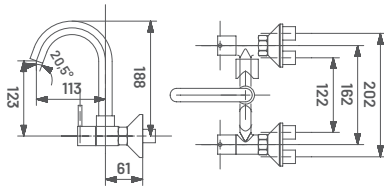

**NV24** M.R.P. ₹ : 2675/-  
Medium Pillar Cock with Long Nose

**NV25** M.R.P. ₹ : 3525/-  
Pillar Cock Extension Body with  
Long Nose

**NV25A** M.R.P. ₹ : 4225/-  
Tall Body (Table Mounted)

15 MM CARTRIDGE