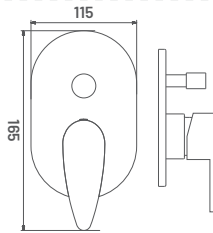

BL31 M.R.P. ₹ : 2270/-
Single Lever High & Medium Flow
Diverter Upper Part
(Suitable for 031 & 030-PS Body)