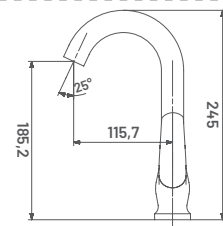

IN07 M.R.P. ₹ : 5245/-
Sink Mixer (Table Mounted)
with Braided Hose