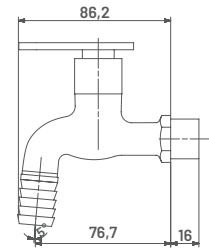

PBR34 M.R.P. ₹ : 1050/-

Nozzle Bib Cock