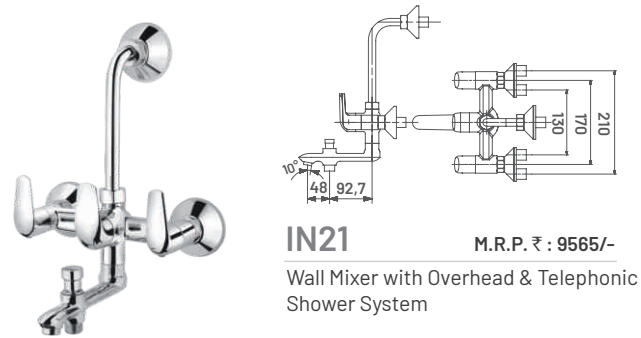

# INOX COLLECTION

**IN19** M.R.P. ₹ : 6945/-  
Single Lever Basin Mixer Wall Mounted (Hot & Cold)

**IN20** M.R.P. ₹ : 8145/-  
Wall Mixer With Overhead Shower System (15mm)

**IN501** M.R.P. ₹ : 8465/-  
Wall Mixer With Overhead Shower System (20mm)