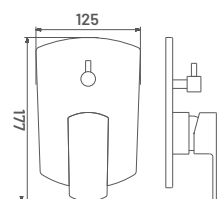

QU30 M.R.P. ₹ : 2575/-
Single Lever High Flow Diverter
Upper Part (Suitable for 030 Body)