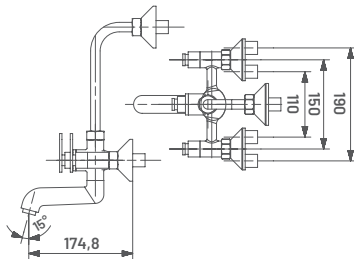

PBR20 M.R.P. ₹ : 6420/-
Wall Mixer with Overhead Shower System