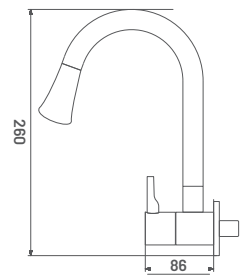

Sink Cock (Table Mounted) with Swinging Spout

**PV051  
BLACK**

M.R.P. ₹ : 3045/-

Sink Cock (Table Mounted) with Swinging Dual Flow Spout

**PV06**

M.R.P. ₹ : 2165/-

Sink Cock (Wall Mounted) with Swinging Spout