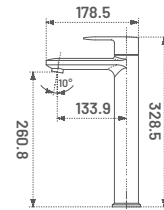

SI28 M.R.P. ₹ : 7745/-
Single Lever Basin Mixer High neck with Braided Hose