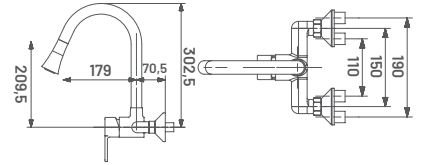

TY291 M.R.P. ₹ : 7505/-
Single Lever Sink Mixer With Dual Flow Spout