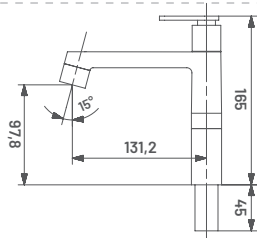

**BL24** M.R.P. ₹ : 2675/-  
Medium Pillar Cock with Long Nose

**BL25** M.R.P. ₹ : 3495/-  
Pillar Cock Extension Body with  
Long Nose

15 MM CARTRIDGE

**BL25A** M.R.P. ₹ : 4155/-  
Tall Body (Table Mounted)