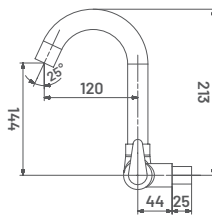

BL06A M.R.P. ₹ : 2485/-
Sink Cock (Wall Mounted) with Swinging Spout