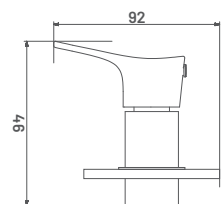

PE12 M.R.P. ₹ : 595/-
Concealed Flush Cock Upper Part
(Suitable for 012L / 012M / 012H Body)