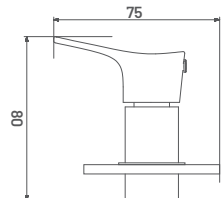

LABK09 M.R.P. ₹ : 1405/-
Concealed Stop Cock Upper Part
(Suitable for 09L / 09M / 010H Body)

LABK12 M.R.P. ₹ : 1405/-
Concealed Flush Cock Upper Part
(Suitable for 012L / 012M / 012H Body)