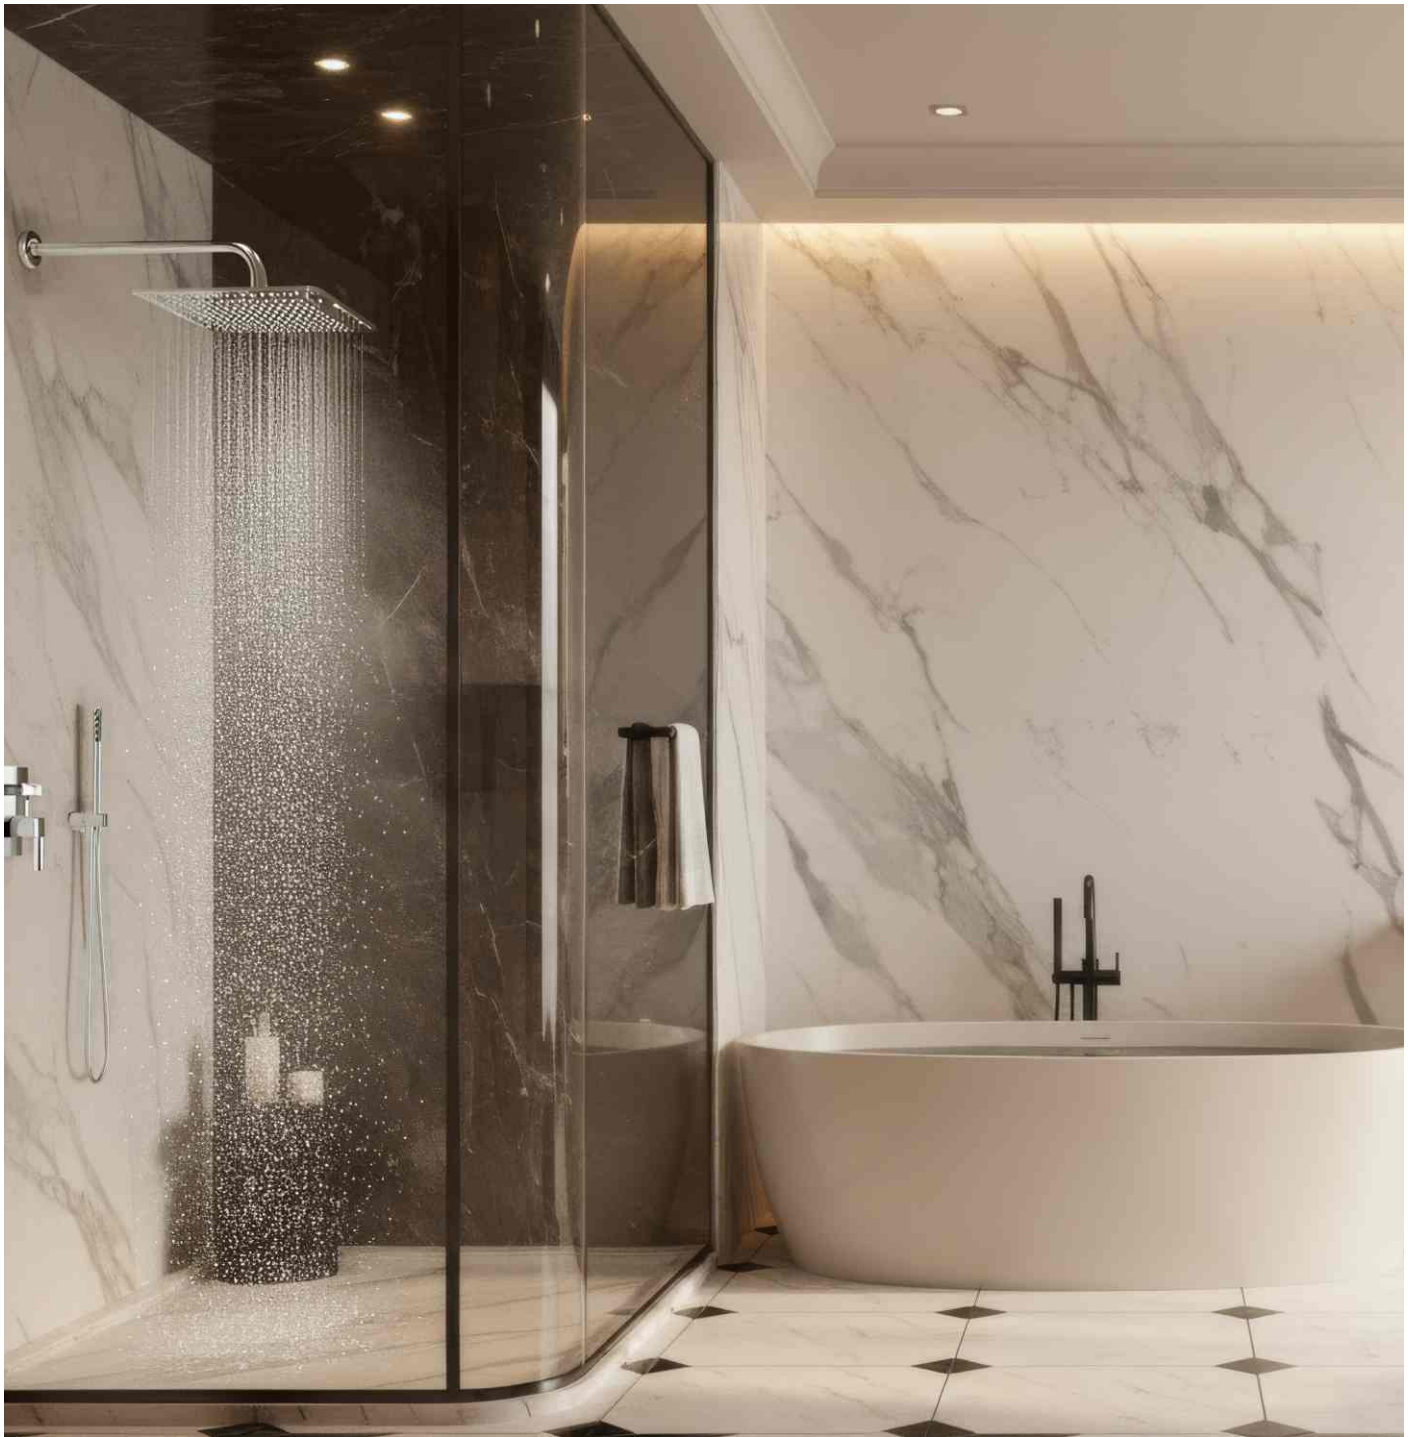

## Refined Soft Flow Technology

The integrated soft flow mechanism transforms the water stream into a gentle, aerated output. This results in a smoother touch on the skin, reduced splash, and an overall more comfortable and relaxing shower experience.