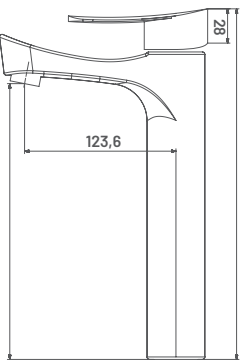

PE28 M.R.P. ₹ : 7975/-
Single Lever Basin Mixer 12"
Chrome