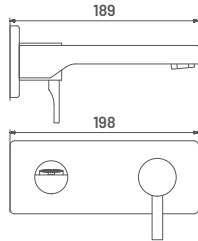

PV19 M.R.P. ₹ : 8255/-
Single Lever basin Mixer
Wall Mounted (Hot & Cold)