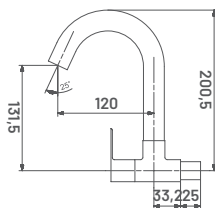

QU06 M.R.P. ₹ : 1705/-
Sink Cock (Wall Mounted) with Swinging Spout