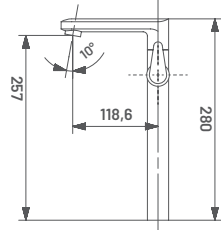

**BL24** M.R.P. ₹ : 2675/-  
Medium Pillar Cock with Long Nose

**BL25** M.R.P. ₹ : 3495/-  
Pillar Cock Extension Body with  
Long Nose

15 MM CARTRIDGE

**BL25A** M.R.P. ₹ : 4155/-  
Tall Body (Table Mounted)