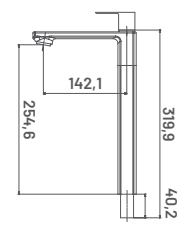

QU25 M.R.P. ₹ : 4235/-
Pillar Cock Extension Body with
Long Nose