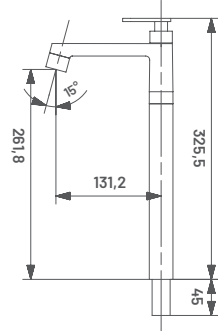

15 MM CARTRIDGE

PBR25 M.R.P. ₹ : 3470/-

Pillar Cock Extension Body with Long Nose