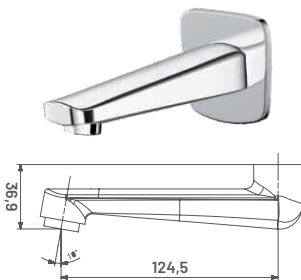

TY32 M.R.P. ₹ : 2125/-
Bath Tub Spout