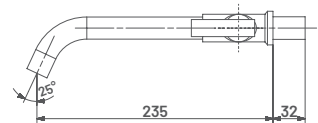

PBR06B M.R.P. ₹ : 2115/-
Sink Cock (Wall Mounted)