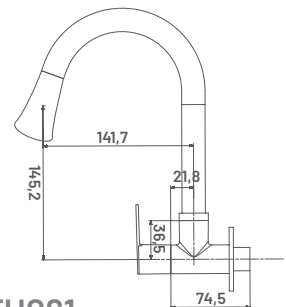

FU061 BLACK M.R.P. ₹ : 2465/-
Sink Cock (Wall Mounted) with Swinging Dual Flow Spout