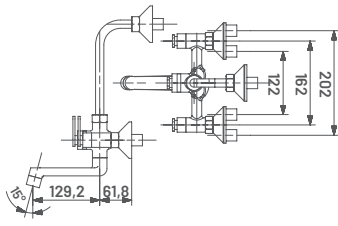

BL20 M.R.P. ₹ : 6955/-
Wall Mixer with Overhead Shower
System