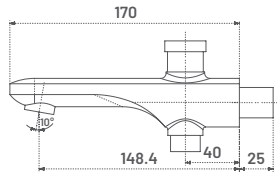

SI33 M.R.P. ₹ : 3215/-
Bath Tub Spout with Telephonic
Shower System