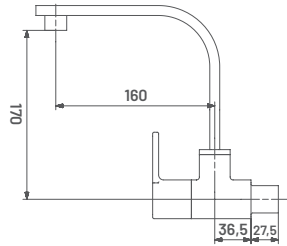

CUBOID COLLECTION

CU17 M.R.P. ₹ : 4545/-
Sink Cock (Wall Mounted) with Extension Swinging Spout