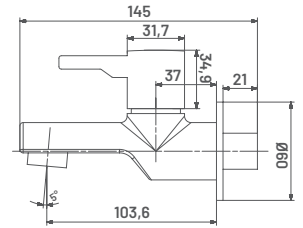

PV02

M.R.P. ₹ : 1735/-

Bib Cock