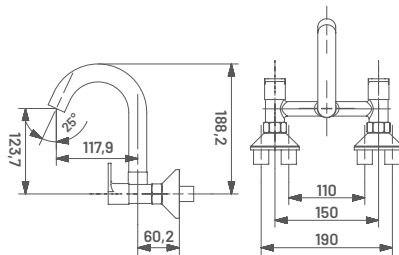

FU23 M.R.P. ₹ : 3955/-
Sink Mixer (Wall Mounted) with
Swinging Spout