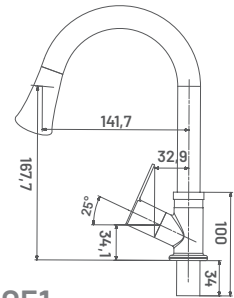

FU051 BLACK M.R.P. ₹ : 2505/-
Sink Cock (Table Mounted) with Swinging Dual Flow Spout