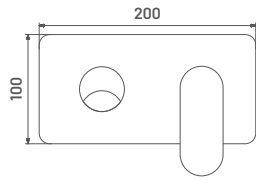

SILO COLLECTION

SI19 M.R.P. ₹ : 6625/-
Single Lever Basin Mixer Wall Mounted (Hot & Cold)