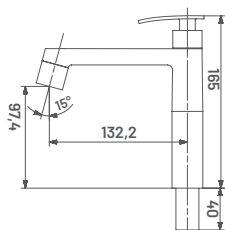

BR24 M.R.P. ₹ : 2660/-
Medium Pillar Cock with Long Nose