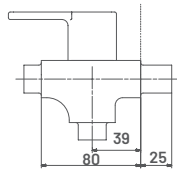

CU26 M.R.P. ₹ : 2430/-
2 Way Angular Stop Cock