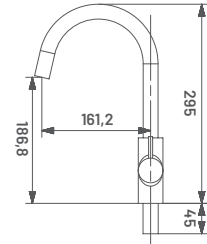

NV16 M.R.P. ₹ : 2915/-
Sink Cock (Table Mounted) with
Extension Swinging Spout