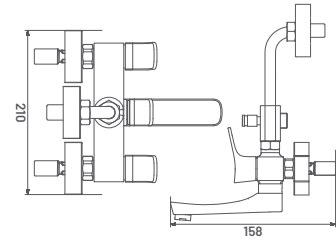

PE20 M.R.P. ₹ : 6905/-
Wall Mixer with Overhead Shower System (15mm)