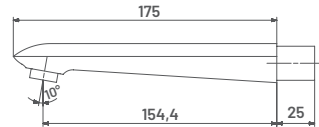

IN32 M.R.P. ₹ : 1505/-
Bath Tub Spout