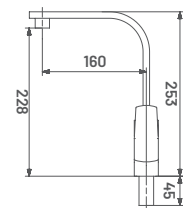

CU16 M.R.P. ₹ : 4955/-
Sink Cock (Table Mounted)
with Extension Swinging Spout