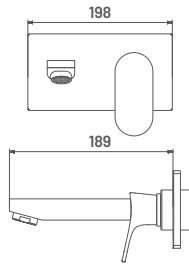

LA PERLA COLLECTION

PE19 M.R.P. ₹ : 8715/-
Single Lever Basin Mixer Wall Mounted (Hot & Cold)