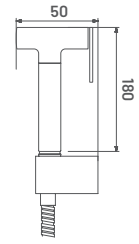

BHFBK01 M.R.P. ₹ : 3755/-
Brass Health Faucet with
S.S 1 Mtr. Tube & Brass Hook