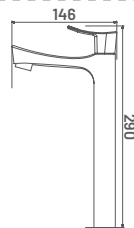

**PE25** M.R.P. ₹ : 3115/-  
Pillar Cock Extension Body With Long Nose

**PE26** M.R.P. ₹ : 1785/-  
2 Way Angular Stop Cock

**PE27** M.R.P. ₹ : 6475/-  
Single Lever Basin Mixer with Braided Hose

**PE28** M.R.P. ₹ : 7975/-  
Single Lever Basin Mixer High Neck with Braided Hose