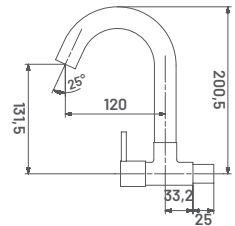

NV06 M.R.P. ₹ : 2295/-
Sink Cock (Wall Mounted) with Swinging Spout