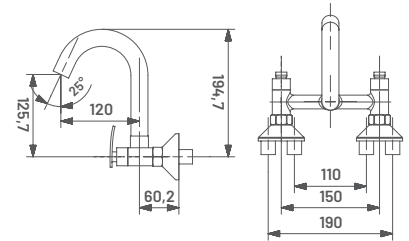

BR23 M.R.P. ₹ : 4880/-
Sink Mixer (Wall Mounted) with
Swinging Spout