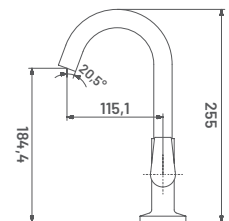

LX07 M.R.P. ₹ : 4605/-
Sink Mixer (Table Mounted) with Braided Hose