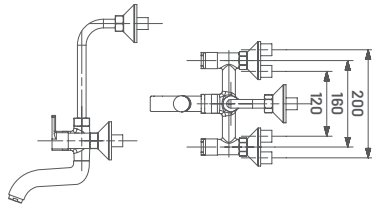

FU501 M.R.P. ₹ : 8005/-
Wall Mixer With Overhead Shower
System (20mm)