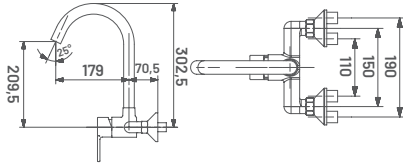

TY29 M.R.P. ₹ : 7265/-
Single Lever Sink Mixer Wall mounted