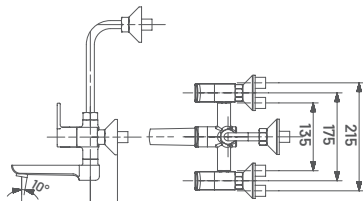

QU501 M.R.P. ₹ : 8935/-
Wall Mixer With Overhead Shower
System (20mm)