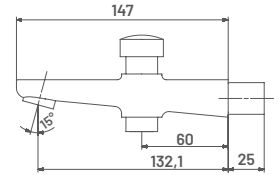

LX33 M.R.P. ₹ : 2095/-
Bath Tub Spout with Telephonic
Shower System