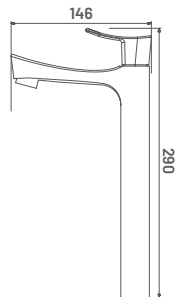

LARG25 M.R.P. ₹ : 4535/-
Pillar Cock Extension Body
With Long Nose