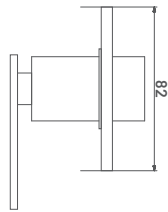

# BROOK PRIME COLLECTION

**PBR07** M.R.P. ₹ : 4310/-  
Sink Mixer (Table Mounted) with Braided Hose

**PBR08** M.R.P. ₹ : 2060/-  
2 Way Bib Cock

**PBR09** M.R.P. ₹ : 600/-  
Concealed Stop Cock Upper Part (Suitable for 09L / 09M / 010H Body)