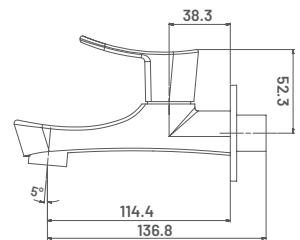

LAG04 M.R.P. ₹ : 2535/-
Bib Cock Long Body