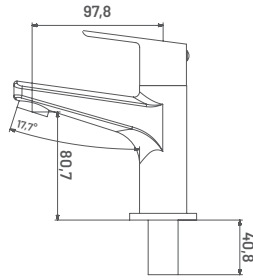

TYPHOON COLLECTION

TY01 M.R.P. ₹ : 2855/-
Single Lever Pillar Cock
(Lifting Type Cold Water Cartridge)