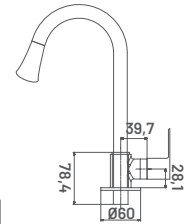

QU51 BLACK M.R.P. ₹ : 2675/-
Sink Cock (Table Mounted) with Swinging Dual Flow Spout