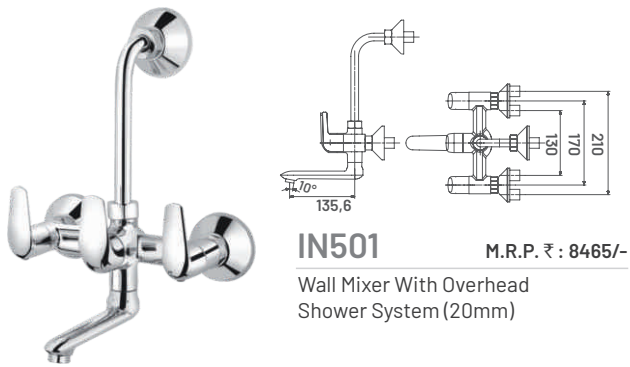

IN501 M.R.P. ₹ : 8465/-
Wall Mixer With Overhead Shower System (20mm)