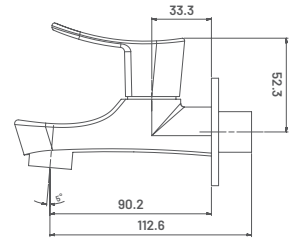

LARG02 M.R.P. ₹ : 2195/-
Bib Cock