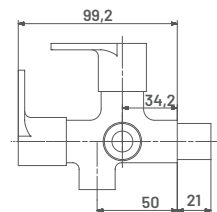

**LX24** M.R.P. ₹ : 2525/-  
Medium Pillar Cock with Long Nose

**LX25** M.R.P. ₹ : 3305/-  
Pillar Cock Extension Body with  
Long Nose

**LX25A** M.R.P. ₹ : 4095/-  
Tall Body (Table Mounted)

**LX26** M.R.P. ₹ : 1975/-  
2 Way Angular Stop Cock