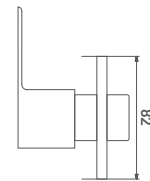

CU09/10 M.R.P. ₹ : 1125/-
Concealed Stop Cock Upper Part
(Suitable for 09L / 09M / 010H Body)