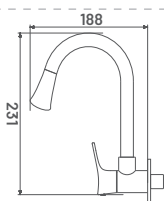

PE061 BLACK M.R.P. ₹ : 3005/-
Sink Cock (Wall Mounted) with Swinging Dual Flow Spout