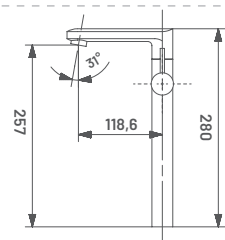

**NV24** M.R.P. ₹ : 2675/-  
Medium Pillar Cock with Long Nose

**NV25** M.R.P. ₹ : 3525/-  
Pillar Cock Extension Body with  
Long Nose

**NV25A** M.R.P. ₹ : 4225/-  
Tall Body (Table Mounted)

15 MM CARTRIDGE