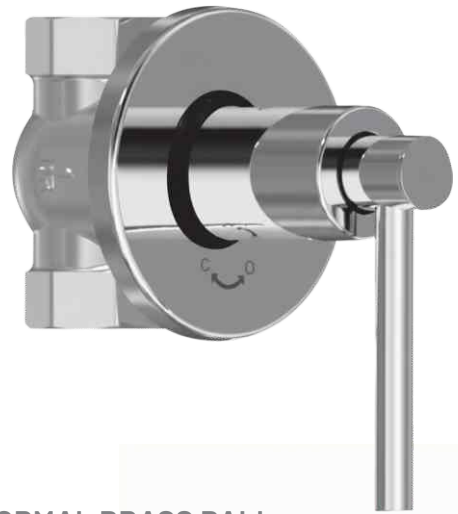

PPSU CONTROLE VALVE COLLECTION

NORMAL BRASS BALL