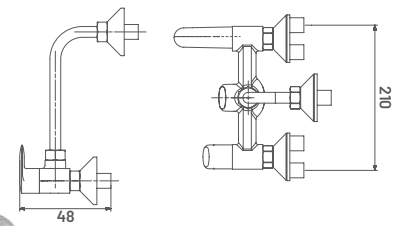

IN37 M.R.P. ₹ : 14,515/-
Single Lever Wall Mixer with Overhead & Telephonic Shower System