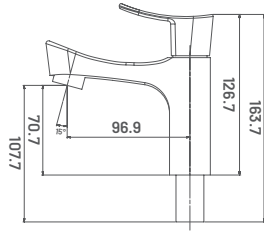

15 MM CARTRIDGE

LABK01 M.R.P. ₹ : 3755/-
Pillar Cock