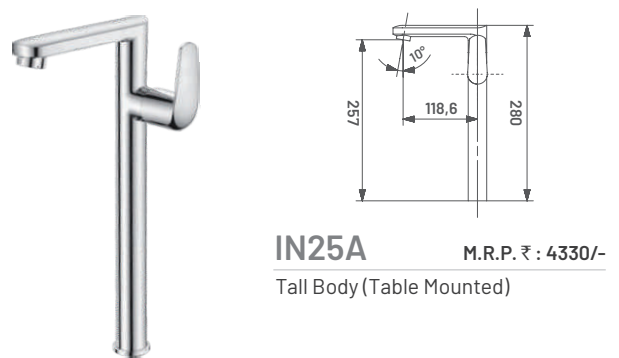

**IN25** M.R.P. ₹ : 4025/-  
Pillar Cock Extension Body With Long Nose

**IN25A** M.R.P. ₹ : 4330/-  
Tall Body (Table Mounted)

**IN26** M.R.P. ₹ : 2360/-  
2 Way Angular Stop Cock

**IN27** M.R.P. ₹ : 5795/-  
Single Lever Basin Mixer with Braided Hose