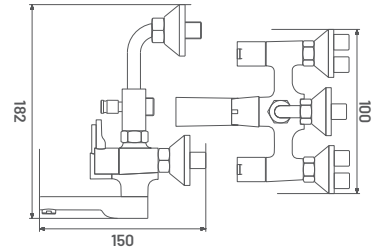

PV20 M.R.P. ₹ : 8115/-
Wall Mixer With Overhead Shower
System (20mm)