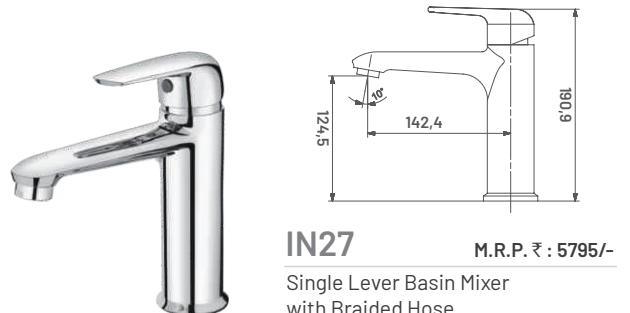

**IN25** M.R.P. ₹ : 4025/-  
Pillar Cock Extension Body With Long Nose

**IN25A** M.R.P. ₹ : 4330/-  
Tall Body (Table Mounted)

**IN26** M.R.P. ₹ : 2360/-  
2 Way Angular Stop Cock

**IN27** M.R.P. ₹ : 5795/-  
Single Lever Basin Mixer with Braided Hose