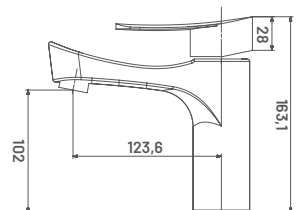

LARG27 M.R.P. ₹ : 8850/-
Single Lever Basin Mixer with
Braided Hose