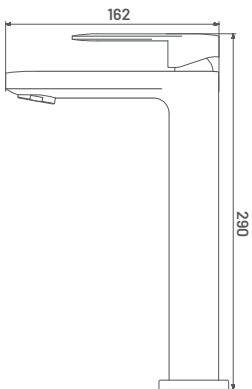

SINGLE LEVER HIGH NECK BASIN MIXER COLLECTION

OP28 M.R.P. ₹ : 6925/-
Single Lever Basin Mixer 12"
Chrome