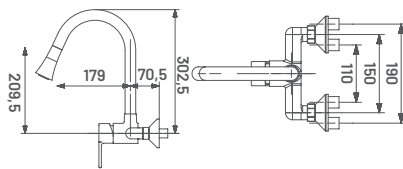

TY291 M.R.P. ₹ : 7505/-
Single Lever Sink Mixer With Dual Flow Spout