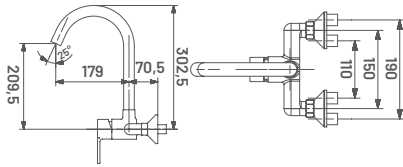

PV29 M.R.P. ₹ : 7205/-
Single Lever Sink Mixer Wall Mounted (hot & Cold)