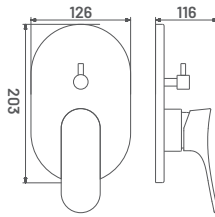

PE30 M.R.P. ₹ : 2645/-
Single Lever High Flow Diverter
Upper Part (Suitable for 030 Body)