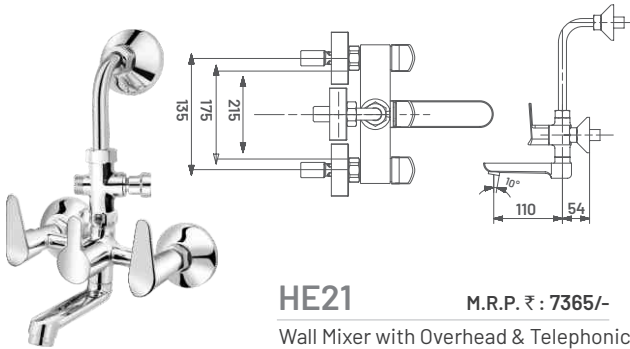

HE21 M.R.P. ₹ : 7365/-
Wall Mixer with Overhead & Telephonic
Shower System