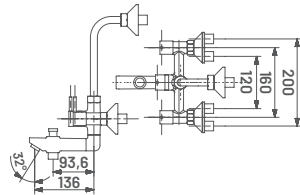

NV21 M.R.P. ₹ : 8145/-
Wall Mixer with Overhead & Telephonic
Shower System