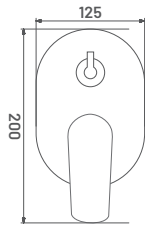

IN30 M.R.P. ₹ : 2765/-
Single Lever High Flow Diverter Upper Part (Suitable for 030 Body)