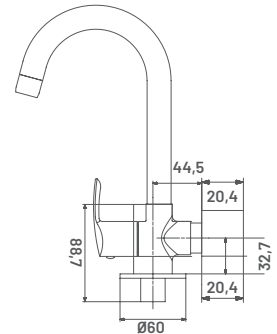

**TY04** M.R.P. ₹ : 2285/-  
Single Lever Long Body Bib Cock  
(Lifting Type Cold Water Cartridge)

**TY05** M.R.P. ₹ : 2785/-  
Single Lever Sink Cock Table Mounted  
with Swinging Spout  
(Lifting Type Cold Water Cartridge)