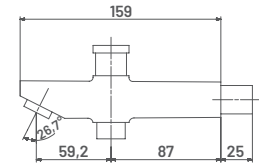

NV33 M.R.P. ₹ : 2405/-
Bath Tub Spout with Telephonic Shower System