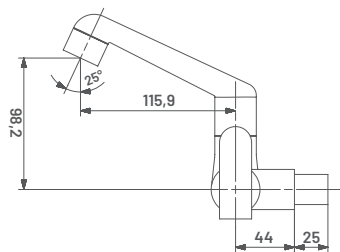

PBR06A M.R.P. ₹ : 2375/-
Sink Cock (Wall Mounted) with Swinging Spout