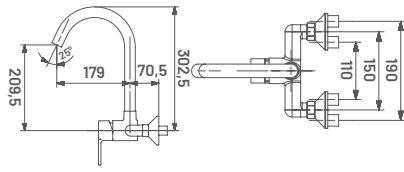

15 MM CARTRIDGE

PE29 M.R.P. ₹ : 7155/-
Single Lever Sink Mixer
Wall Mounted (Hot & Cold)