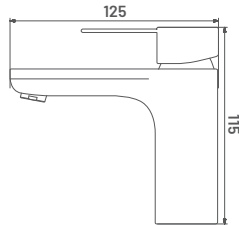

FU27 M.R.P. ₹ : 4195/-
Single Lever Basin Mixer 6" Chrome