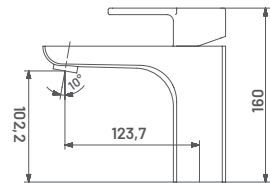

CU27 M.R.P. ₹ : 6920/-
Single Lever Basin Mixer with Braided Hose