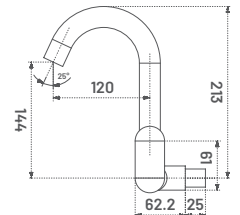

SI06 M.R.P. ₹ : 3865/-
Sink Cock (Wall Mounted)
with Swinging Spout