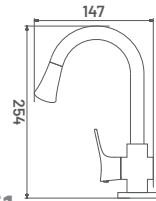

PE051 BLACK M.R.P. ₹ : 3185/-
Sink Cock (Table Mounted) with Swinging Dual Flow Spout