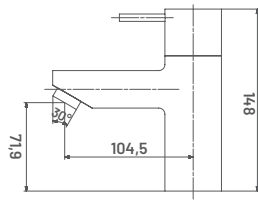

**NV24** M.R.P. ₹ : 2675/-  
Medium Pillar Cock with Long Nose

**NV25** M.R.P. ₹ : 3525/-  
Pillar Cock Extension Body with  
Long Nose

**NV25A** M.R.P. ₹ : 4225/-  
Tall Body (Table Mounted)

15 MM CARTRIDGE