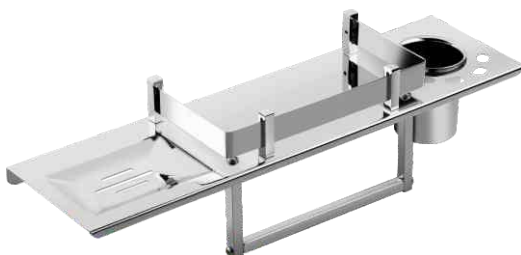

SQUARE SS 304 SHELF (4 In 1)

SS - 13815	5" X 18"	M.R.P. ₹ :2115/-