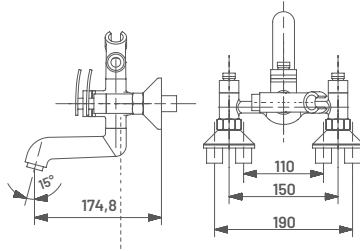

BR22 M.R.P. ₹ : 6420/-
Wall Mixer With Crutch for
Telephonic Shower