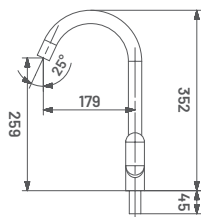

SI16 M.R.P. ₹ : 4715/-
Sink Cock (Table Mounted) with
Extended Swinging spout