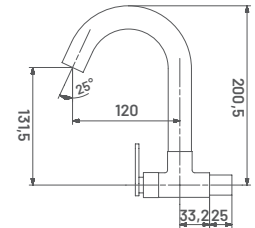

BL06 M.R.P. ₹ : 2295/-
Sink Cock (Wall Mounted) with Swinging Spout