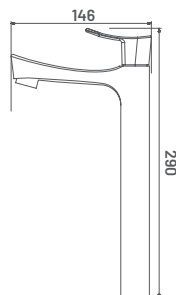

LABK25 M.R.P. ₹ : 5775/-
Pillar Cock Extension Body
With Long Nose