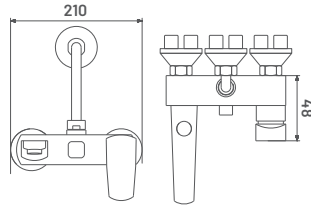

CU37 M.R.P. ₹ : 15,045/-
Single Lever Wall Mixer with Overhead
& Telephonic Shower System