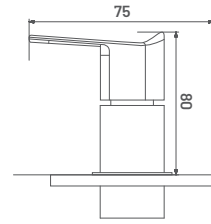

HE09 M.R.P. ₹ : 545/-
Concealed Stop Cock Upper Part
(Suitable for 09L / 09M / 010H Body)