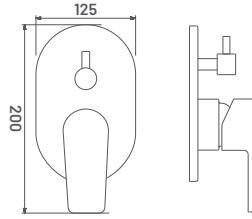

15 MM CARTRIDGE

LX30 M.R.P. ₹ : 2855/-
Single Lever High Flow Diverter
Upper Part (Suitable for 030 Body)