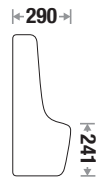

Urinal

7004 Sensor Urinal

Size : L 290 | W 360 | H 690 mm

Fixing : Wall Mounted Outlet

Accessories Include :

1. Universal Urinal Bracket
2. Outlet Accessories
3. Sensor

Available Color ☐

Corner Urinal Java 134

Size : L 380 | W 350 | H 580 mm

Fixing : Universal Urinal Bracket

Accessories Include :

1. Universal Urinal Bracket
2. Urinal Spreader (Brass)

Available Color ☐

Halfstall NXT 132

Size : L 380 | W 390 | H 595 mm

Fixing : Universal Urinal Bracket

Accessories Include :

1. Universal Urinal Bracket

Available Color ☐

Petal 128

Size : L 260 | W 310 | H 430 mm

Fixing : Universal Urinal Bracket

Accessories Include :

1. Universal Urinal Bracket

Available Color

Royal Black