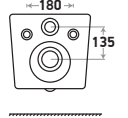

NEW

B025 MBL - Matt Black

Size : L 535 | W 360 | H 360 mm

Installation : Blind

Flushing Type : Single Vortex Flushing

Seat Cover : UF

Features

NEW

B212 MBL - Matt Black

Size : L 515 | W 360 | H 355 mm

Installation : Blind

Flushing Type : Single Vortex Flushing

Seat Cover : UF

Features