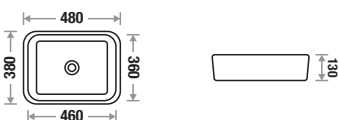

Inbox 9087

Size : L 480 | W 380 | H 130 mm

Available Color ☐

Features