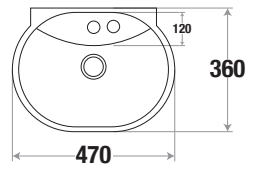

Wudu Basin

Wudu Basin 1007

Size : L 470 | W 360 | H 780 mm

Features :

Accessories Include :