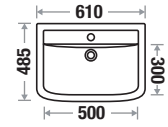

Lexa WB 704 | PD 625

Size : L 605 | W 465 | H 865 mm

Fixing : Rag Bolt

Available Color ☐