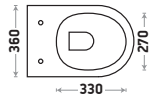

NEW

B025 MBL - Matt Black

Size : L 535 | W 360 | H 360 mm

Installation : Blind

Flushing Type : Single Vortex Flushing

Seat Cover : UF

Features

NEW

B212 MBL - Matt Black

Size : L 515 | W 360 | H 355 mm

Installation : Blind

Flushing Type : Single Vortex Flushing

Seat Cover : UF

Features