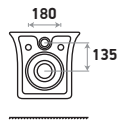

Arch B012

Size : L 520 | W 370 | H 360 mm

Flushing Type : Rimless

Seat Cover : UF

Features

Available Color

Regalia 439

Size : L 520 | W 360 | H 340 mm

Flushing Type : Rimless (Single Vortex)

Seat Cover : UF (White Color) | PP (Rest Color)

Features

Available Color

Peach Magenta   Sandalwood   Gunmetal Gray   Royal Gray   Royal Black

Cyclone 431

Size : L 510 | W 365 | H 350 mm

Flushing Type : Rimless (Single Vortex)

Seat Cover : UF

Features

Available Color