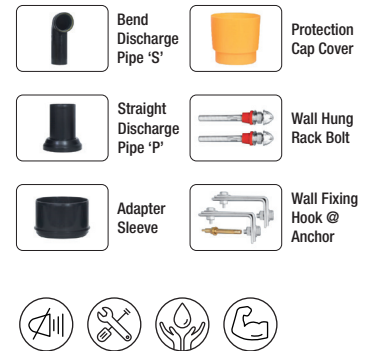

Accessories Included

Alpha Pneumatic Concealed Cistern Knob