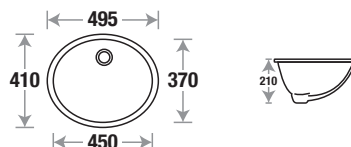

Size : L 570 | W 410 | H 220 mm

Fixing : Under Counter

Available Color

Lily 302

Size : L 495 | W 410 | H 210 mm

Fixing : Under Counter

Available Color

Daisy 303