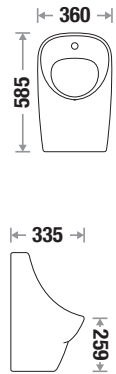

7037

Size : L 370 | W 335 | H 710 mm

Fixing : Universal Urinal Bracket

Accessories Include :

1. Universal Urinal Bracket
2. Urinal Spreader (Brass)
3. L Type Fixing Screw

Available Color ☐

Delta 133

Size : L 335 | W 360 | H 585 mm

Fixing : Universal Urinal Bracket

Accessories Include :

1. Universal Urinal Bracket
2. Urinal Spreader (Brass)

Available Color ☐

Sigma Urinal 131

Size : L 300 | W 305 | H 580 mm

Fixing : Universal Urinal Bracket

Accessories Include :

1. Universal Urinal Bracket
2. Urinal Spreader (Brass)

Available Color ☐

7035 Sensor Urinal

Size : L 355 | W 315 | H 710 mm

Fixing : Universal Urinal Bracket

Accessories Include :

1. Universal Urinal Bracket
2. Sensor

Available Color ☐