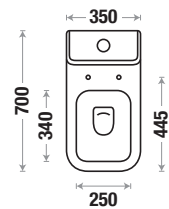

Versatile 1012

Size : L 700 | W 425 | H 750 mm

S Trap : 300 mm (12")

Flushing Type : Syphonic Tornado

Seat Cover : Slow Motion

Features

Available Color

Blues 538

Size : L 660 | W 380 | H 770 mm

S Trap : 225 mm (9")

P Trap : 180 mm

Flushing Type : Single Vortex Wash Down

Seat Cover : UF

Features

Available Color

Taurus 537

Size : L 700 | W 350 | H 755 mm

S Trap : 225mm (9") | 300mm (12")

P Trap : 180 mm

Flushing Type : Double Vortex Wash Down

Seat Cover : UF

Features

Available Color