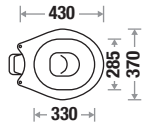

Size : L 555 | W 360 | H 405 mm

S Trap Code : 420

Features

Available Color

Classic S Trap

Size : L 530 | W 370 | H 410 mm

S Trap Code : 412

Features