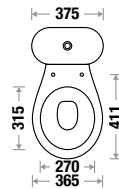

Available Color