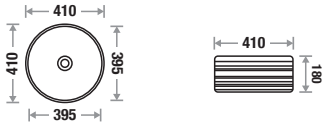

Features 

Bellus 9004

Size : L 410 | W 410 | H 180 mm

Available Color

Features 

Trace 8009

Size : L 500 | W 380 | H 160 mm

Available Color