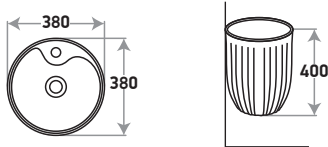

FL-1001
Olive Green

For MRP Check Bath Fitting Catalogue

Scan QR Code to
View/Download Catalogue

Integrated Half Pedestal Basin

Citra 438

Size : L 380 | W 380 | H 400 mm

Available Color

Features 