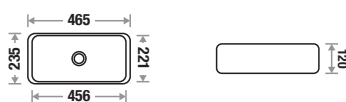

Size : L 465 | W 235 | H 120 mm

Available Color ☐

Features

Box 8016