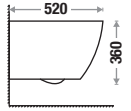

Arch B012

Size : L 520 | W 370 | H 360 mm

Flushing Type : Rimless

Seat Cover : UF

Features

Available Color

Regalia 439

Size : L 520 | W 360 | H 340 mm

Flushing Type : Rimless (Single Vortex)

Seat Cover : UF (White Color) | PP (Rest Color)

Features

Available Color

Peach Magenta   Sandalwood   Gunmetal Gray   Royal Gray   Royal Black

Cyclone 431

Size : L 510 | W 365 | H 350 mm

Flushing Type : Rimless (Single Vortex)

Seat Cover : UF

Features

Available Color