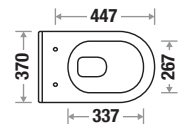

Argon Nxt 457 N

Size : L 545 | W 350 | H 380 mm

Flushing Type : Rimless

Seat Cover : Slow Motion PP

Available Color ☐

Peach Magenta Sandalwood Gunmetal Gray Royal Gray Royal Black

Jaguar 963 UF

Size : L 515 | W 370 | H 370 mm

Flushing Type : Rimless

Seat Cover : UF

Available Color ☐

Jaguar 963 PP

Size : L 515 | W 370 | H 370 mm

Flushing Type : Rimless

Seat Cover : Slow Motion PP

Available Color ☐ ☐

Peach Magenta Sandalwood Gunmetal Gray Royal Gray Royal Black