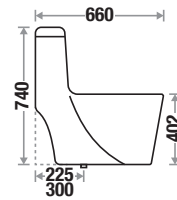

Duke

Size : L 710 | W 440 | H 760 mm

S Trap : 300mm (12")

Flushing Type : Wash Down

Seat Cover : Slow Motion

Features

Available Color