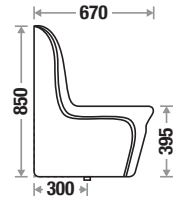

One Piece Closet

Flair

Size : L 670 | W 380 | H 850 mm

S Trap : 300mm (12")

Flushing Type : Wash Down

Seat Cover : Slow Motion

Features

Available Color

Kodiahq 519

Size : L 660 | W 370 | H 730 mm

S Trap : 300 mm (12") | 225 mm (9")

Flushing Type : Syphonic Tornado

Seat Cover : Slow Motion PP

Features

Available Color

Jesper 521

Size : L 660 | W 370 | H 745 mm

S Trap : 300 mm (12") | 225 mm (9")

Flushing Type : Syphonic Tornado

Seat Cover : Slow Motion PP

Features

Available Color