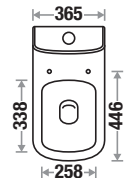

Lexa 524

Size : L 670 | W 365 | H 745 mm

S Trap : 300 mm (12") | 225 mm (9")

P Trap : 180 mm

Flushing Type : Wash Down

Seat Cover : Slow Motion PP

Features

Available Color

Active 544

Size : L 660 | W 355 | H 745 mm

S Trap : 225 mm (9")

P Trap : 180 mm

Flushing Type : Wash Down

Seat Cover : Slow Motion PP

Features

Available Color

Fabbio 539

Size : L 660 | W 375 | H 760 mm

S Trap : 225 mm (9")

P Trap : 180 mm

Flushing Type : Wash Down (Rimless)

Seat Cover : Slow Motion PP

Features

Available Color