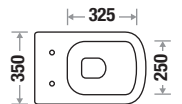

SQUIRO NXT 455 N

Size : L 500 | W 350 | H 345 mm

Flushing Type : Rimless

Seat Cover : Slow Motion PP

Features

Available Color

ENIGMATIC 424

Size : L 540 | W 350 | H 375 mm

Flushing Type : Rimless

Seat Cover : Slow Motion PP

Features

Available Color

Peach Magenta

Sandalwood

Gunmetal Gray

Royal Gray

Royal Black

STUART 459F

Size : L 485 | W 345 | H 370 mm

Seat Cover : Slow Motion PP

Features

Available Color