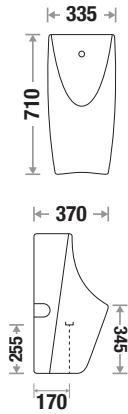

7037

Size : L 370 | W 335 | H 710 mm

Fixing : Universal Urinal Bracket

Accessories Include :

1. Universal Urinal Bracket
2. Urinal Spreader (Brass)
3. L Type Fixing Screw

Available Color ☐

Delta 133

Size : L 335 | W 360 | H 585 mm

Fixing : Universal Urinal Bracket

Accessories Include :

1. Universal Urinal Bracket
2. Urinal Spreader (Brass)

Available Color ☐

Sigma Urinal 131

Size : L 300 | W 305 | H 580 mm

Fixing : Universal Urinal Bracket

Accessories Include :

1. Universal Urinal Bracket
2. Urinal Spreader (Brass)

Available Color ☐

7035 Sensor Urinal

Size : L 355 | W 315 | H 710 mm

Fixing : Universal Urinal Bracket

Accessories Include :

1. Universal Urinal Bracket
2. Sensor

Available Color ☐