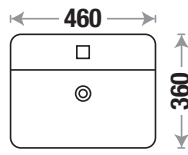

One Pc Pedestal Basin

Cuadrado P3201

Size : L 460 | W 360 | H 840 mm

Available Color ☐