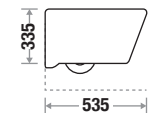

Peach Magenta

Sandalwood

Gunmetal Gray

Royal Gray

Royal Black