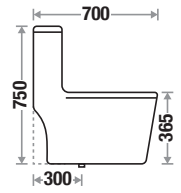

S Trap : 300 mm (12")

Flushing Type : Syphonic Tornado

Seat Cover : Slow Motion

Features

Available Color

Blues 538

Size : L 660 | W 380 | H 770 mm

S Trap : 225 mm (9")