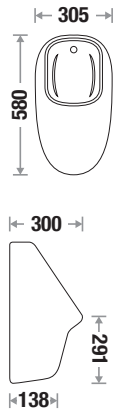

7037

Size : L 370 | W 335 | H 710 mm

Fixing : Universal Urinal Bracket

Accessories Include :

1. Universal Urinal Bracket
2. Urinal Spreader (Brass)
3. L Type Fixing Screw

Available Color ☐

Delta 133

Size : L 335 | W 360 | H 585 mm

Fixing : Universal Urinal Bracket

Accessories Include :

1. Universal Urinal Bracket
2. Urinal Spreader (Brass)

Available Color ☐

Sigma Urinal 131

Size : L 300 | W 305 | H 580 mm

Fixing : Universal Urinal Bracket

Accessories Include :

1. Universal Urinal Bracket
2. Urinal Spreader (Brass)

Available Color ☐

7035 Sensor Urinal

Size : L 355 | W 315 | H 710 mm

Fixing : Universal Urinal Bracket

Accessories Include :

1. Universal Urinal Bracket
2. Sensor

Available Color ☐