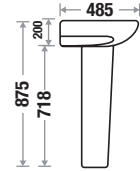

Lexa WB 704 | PD 625

Size : L 605 | W 465 | H 865 mm

Fixing : Rag Bolt

Available Color ☐