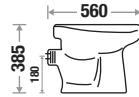

Available Color