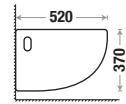

Magma 432

Size : L 520 | W 350 | H 370 mm

Flushing Type : Tornado

Seat Cover : UF

Features

Available Color

Typhoon 428 B

Size : L 535 | W 370 | H 335 mm