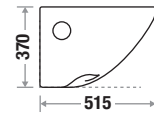

Argon Nxt 457 N

Size : L 545 | W 350 | H 380 mm

Flushing Type : Rimless

Seat Cover : Slow Motion PP

Available Color ☐

Peach Magenta Sandalwood Gunmetal Gray Royal Gray Royal Black

Jaguar 963 UF

Size : L 515 | W 370 | H 370 mm

Flushing Type : Rimless

Seat Cover : UF

Available Color ☐

Jaguar 963 PP

Size : L 515 | W 370 | H 370 mm

Flushing Type : Rimless

Seat Cover : Slow Motion PP

Available Color ☐ ☐

Peach Magenta Sandalwood Gunmetal Gray Royal Gray Royal Black