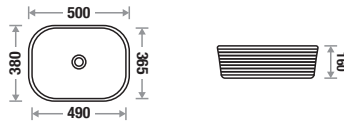

Features

Greek 9084