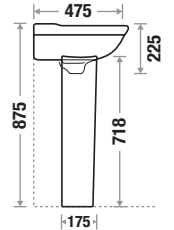

Fixing : Rag Bolt

Available Color

Basin with Full Pedestal

Smith WB 672 | PD 625

Size : L 585 | W 475 | H 875 mm

Fixing : Rag Bolt

Available Color

Junior Spacy WB 701 | PD 625

Size : L 540 | W 405 | H 860 mm

Fixing : Rag Bolt

Available Color

Arcade WB 624 | PD 625

Size : L 575 | W 440 | H 870 mm

Fixing : Rag Bolt

Available Color

Inova WB 676 | PD 695