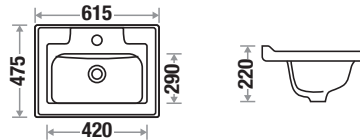

CB 800

Size : L 815 | W 480 | H 240 mm

Fixing : Cabinet or Counter Top

Available Color ☐