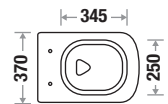

Royal Black

Typhoon 428 O

Size : L 535 | W 370 | H 335 mm

Flushing Type : Tornado

Seat Cover : UF (White Color) | PP (Rest Color)

Features

Available Color

Peach Magenta