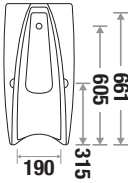

7037

Size : L 370 | W 335 | H 710 mm

Fixing : Universal Urinal Bracket

Accessories Include :

1. Universal Urinal Bracket
2. Urinal Spreader (Brass)
3. L Type Fixing Screw

Available Color ☐