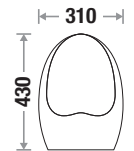

Urinal

7004 Sensor Urinal

Size : L 290 | W 360 | H 690 mm

Fixing : Wall Mounted Outlet

Accessories Include :

1. Universal Urinal Bracket
2. Outlet Accessories
3. Sensor

Available Color ☐

Corner Urinal Java 134

Size : L 380 | W 350 | H 580 mm

Fixing : Universal Urinal Bracket

Accessories Include :

1. Universal Urinal Bracket
2. Urinal Spreader (Brass)

Available Color ☐

Halfstall NXT 132

Size : L 380 | W 390 | H 595 mm

Fixing : Universal Urinal Bracket

Accessories Include :

1. Universal Urinal Bracket

Available Color ☐

Petal 128

Size : L 260 | W 310 | H 430 mm

Fixing : Universal Urinal Bracket

Accessories Include :

1. Universal Urinal Bracket

Available Color

Royal Black