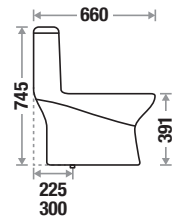

One Piece Closet

Flair

Size : L 670 | W 380 | H 850 mm

S Trap : 300mm (12")

Flushing Type : Wash Down

Seat Cover : Slow Motion

Features

Available Color

Kodiahq 519

Size : L 660 | W 370 | H 730 mm

S Trap : 300 mm (12") | 225 mm (9")

Flushing Type : Syphonic Tornado

Seat Cover : Slow Motion PP

Features

Available Color

Jesper 521

Size : L 660 | W 370 | H 745 mm

S Trap : 300 mm (12") | 225 mm (9")

Flushing Type : Syphonic Tornado

Seat Cover : Slow Motion PP

Features

Available Color