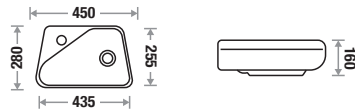

Troy 8034

Size : L 450 | W 280 | H 160 mm

Fixing : Rag Bolt

Available Color ☐

Features