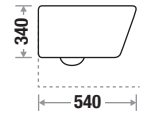

NEW

Storm 429 O

Size : L 540 | W 370 | H 340 mm

Flushing Type : Tornado

Seat Cover : UF (White Color) | PP (Rest Color)