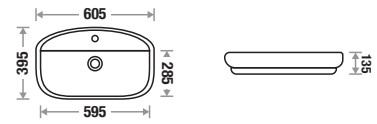

Features 

Greek 9084

Size : L 605 | W 395 | H 135 mm

Available Color

Features 

Fusion 8008

Size : L 470 | W 370 | H 130 mm

Available Color