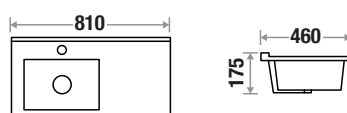

Fixing : Cabinet or Counter Top

Available Color

FWB 908AL

Size : L 810 | W 460 | H 175 mm

Fixing : Cabinet or Counter Top

Available Color

Havana 301

Size : L 540 | W 370 | H 205 mm