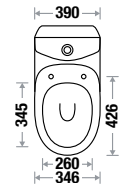

EWC Cuddy

Size : L 700 | W 390 | H 755 mm

Code : S Trap 469 | P Trap 470 | Cistern 471

Trap : S Trap 250 & 300 mm | P Trap 180 mm

Flushing Type : Wash Down (Box Rim)

Seat Cover : Slow Motion PP

Available Color

EWC Caliber

Size : L 655 | W 365 | H 785 mm

Code : S Trap 466 | P Trap 467 | Cistern 468

Trap : S Trap 230 mm | P Trap 180 mm

Flushing Type : Wash Down (Box Rim)

Seat Cover : Slow Motion PP

Available Color