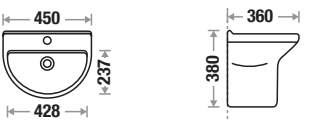

Sophi 9043

Size : L 480 | W 375 | H 270 mm

Available Color ☐

Features