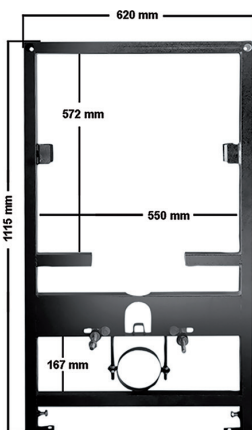

- Adjustable to all Wallvit Pan.
- Adjustable Legs.
- High quality structure design.
- Comes with wall fixing hooks and rag bolts.

- Adjustable to all Wallvit Pan.
- High quality structure design.
- Comes with wall fixing hooks and rag bolts.