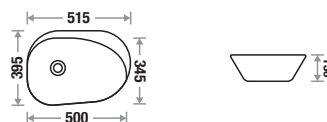

Vienna 8044

Size : L 515 | W 395 | H 150 mm

Available Color ☐

Features