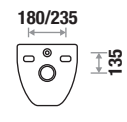

Available Color

Cub 425

Size : L 480 | W 340 | H 360 mm

Seat Cover : Slow Motion PP

Features

Available Color

Typhoon

Size : L 545 | W 370 | H 415 mm