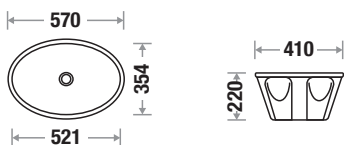

Lily 302

Size : L 495 | W 410 | H 210 mm

Fixing : Under Counter

Available Color ☐