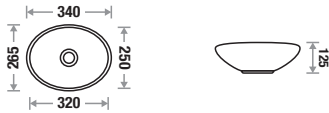

Size : L 410 | W 330 | H 145 mm

Available Color

Features

Art Basin

Oris 8014

Size : L 340 | W 265 | H 125 mm

Available Color

Features 