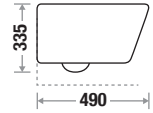

Eddy 427 O

Size : L 490 | W 355 | H 335 mm

Flushing Type : Tornado

Seat Cover : UF

Features

Available Color

Canton B121

Size : L 490 | W 360 | H 370 mm

Flushing Type : Rimless

Seat Cover : UF

Features

Available Color

Taurus B520

Size : L 515 | W 360 | H 360 mm

Flushing Type : Rimless

Seat Cover : UF

Features

Available Color