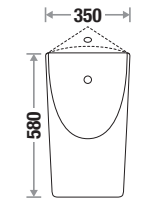

Available Color

Urinal

7004 Sensor Urinal

Size : L 290 | W 360 | H 690 mm

Fixing : Wall Mounted Outlet

Accessories Include :

1. Universal Urinal Bracket
2. Outlet Accessories
3. Sensor

Available Color