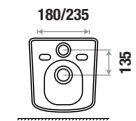

Magma 432

Size : L 520 | W 350 | H 370 mm

Flushing Type : Tornado

Seat Cover : UF

Features

Available Color

Typhoon 428 B

Size : L 535 | W 370 | H 335 mm