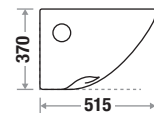

Argon Nxt 457 N

Size : L 545 | W 350 | H 380 mm

Flushing Type : Rimless

Seat Cover : Slow Motion PP

Available Color ☐

Peach Magenta Sandalwood Gunmetal Gray Royal Gray Royal Black

Jaguar 963 UF

Size : L 515 | W 370 | H 370 mm

Flushing Type : Rimless

Seat Cover : UF

Available Color ☐

Jaguar 963 PP

Size : L 515 | W 370 | H 370 mm

Flushing Type : Rimless

Seat Cover : Slow Motion PP

Available Color ☐ ☐

Peach Magenta Sandalwood Gunmetal Gray Royal Gray Royal Black