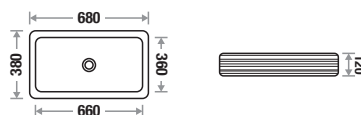

Features 

Brim 9008

Size : L 680 | W 380 | H 120 mm

Available Color 

Features 

Bianca 9005

Size : L 390 | W 390 | H 150 mm

Available Color 