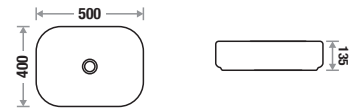

Available Color

Features 

Dexter 8007

Size : L 500 | W 400 | H 135 mm

Available Color

Features 

Inbox 9087

Size : L 480 | W 380 | H 130 mm