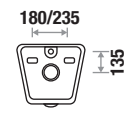

Avior BL 15 B

Size : L 485 | W 360 | H 360 mm

Flushing Type : Rimless

Seat Cover : UF

Features

Available Color

Edge BL 16 B

Size : L 520 | W 360 | H 375 mm

Flushing Type : Rimless

Seat Cover : UF

Features

Available Color

Silo Nxt 454

Size : L 500 | W 390 | H 360 mm

Flushing Type : Rimless

Seat Cover : UF (White Color) | PP (Rest Color)

Features

Available Color