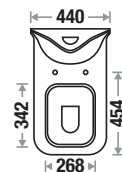

Slender 1010

Size : L 660 | W 370 | H 755 mm

S Trap : 300mm (12") | 225mm (9")

Flushing Type : Syphonic Tornado

Seat Cover : UF

Features

Available Color

Rumbbo 504

Size : L 660 | W 360 | H 740 mm

S Trap : 300mm (12") | 225mm (9")

Flushing Type : Syphonic

Seat Cover : Slow Motion PP

Features

Available Color

Duke

Size : L 710 | W 440 | H 760 mm

S Trap : 300mm (12")

Flushing Type : Wash Down

Seat Cover : Slow Motion

Features

Available Color