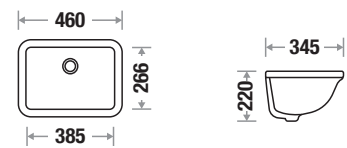

Size : L 515 | W 420 | H 220 mm

Fixing : Under Counter

Available Color

Rio 312

Size : L 460 | W 345 | H 220 mm

Fixing : Under Counter

Available Color

Tulip 305