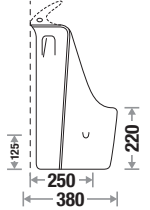

Urinal

7004 Sensor Urinal

Size : L 290 | W 360 | H 690 mm

Fixing : Wall Mounted Outlet

Accessories Include :

1. Universal Urinal Bracket
2. Outlet Accessories
3. Sensor

Available Color ☐

Corner Urinal Java 134

Size : L 380 | W 350 | H 580 mm

Fixing : Universal Urinal Bracket

Accessories Include :

1. Universal Urinal Bracket
2. Urinal Spreader (Brass)

Available Color ☐

Halfstall NXT 132

Size : L 380 | W 390 | H 595 mm

Fixing : Universal Urinal Bracket

Accessories Include :

1. Universal Urinal Bracket

Available Color ☐

Petal 128

Size : L 260 | W 310 | H 430 mm

Fixing : Universal Urinal Bracket

Accessories Include :

1. Universal Urinal Bracket

Available Color

Royal Black