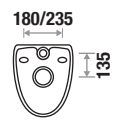

Bolt 460F

Size : L 480 | W 350 | H 365 mm

Seat Cover : Slow Motion PP

Features

Available Color

Novus 458

Size : L 535 | W 365 | H 370 mm

Seat Cover : Slow Motion PP

Features

Available Color

Cub 425

Size : L 480 | W 340 | H 360 mm

Seat Cover : Slow Motion PP

Features

Available Color