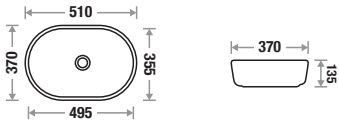

Size : L 510 | W 370 | H 135 mm

Available Color

Features

Slab 8026