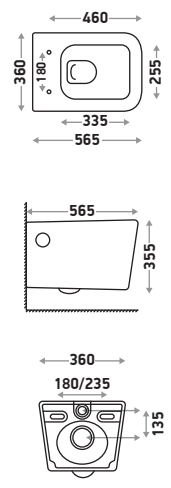

Features

Available Color

Arya 443 PP

Size : L 565 | W 360 | H 355 mm

Flushing Type : Box Rim

Seat Cover : Slow Motion PP

Features

Available Color