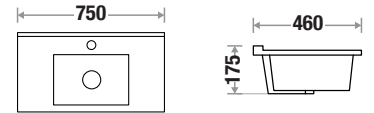

Fixing : Cabinet or Counter Top

Available Color

FWB 975A

Size : L 750 | W 460 | H 175 mm

Fixing : Cabinet or Counter Top

Available Color

FWB 908A

Size : L 810 | W 460 | H 175 mm