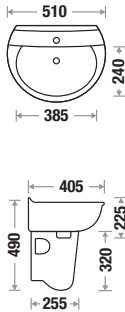

Avtaar WB 614 | PD 671

Size : L 510 | W 405 | H 490 mm

Fixing : Rag Bolt

Available Color ☐