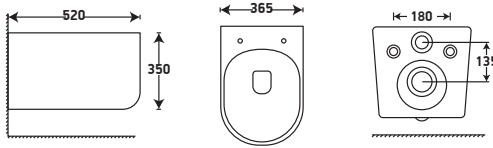

Marina B848

Size : L 520 | W 365 | H 350 mm

Ultra Thin Rim Wall Hung Toilet

Flushing Type : Rimless

Seat Cover : UF

Features        

Available Color 

Miami B849