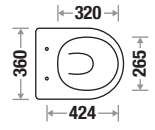

Features

Available Color

Avior BL 15 B

Size : L 485 | W 360 | H 360 mm

Flushing Type : Rimless

Seat Cover : UF

Features

Available Color

Edge BL 16 B

Size : L 520 | W 360 | H 375 mm

Flushing Type : Rimless

Seat Cover : UF

Features

Available Color

Silo Nxt 454

Size : L 500 | W 390 | H 360 mm