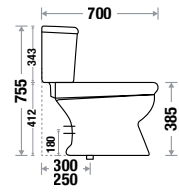

EWC Cuddy

Size : L 700 | W 390 | H 755 mm

Code : S Trap 469 | P Trap 470 | Cistern 471

Trap : S Trap 250 & 300 mm | P Trap 180 mm

Flushing Type : Wash Down (Box Rim)

Seat Cover : Slow Motion PP

Available Color

EWC Caliber

Size : L 655 | W 365 | H 785 mm

Code : S Trap 466 | P Trap 467 | Cistern 468

Trap : S Trap 230 mm | P Trap 180 mm

Flushing Type : Wash Down (Box Rim)

Seat Cover : Slow Motion PP

Available Color