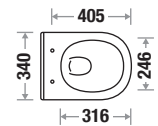

Available Color

Cub 425

Size : L 480 | W 340 | H 360 mm

Seat Cover : Slow Motion PP

Features

Available Color

Typhoon

Size : L 545 | W 370 | H 415 mm