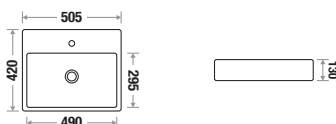

Fixing : Table Top | Wall Hung

Available Color

Features 

Cuboid 8001

Size : L 505 | W 420 | H 130 mm

Fixing : Table Top | Wall Hung

Available Color

Features 