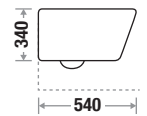

Storm 429 B

Size : L 540 | W 370 | H 340 mm

Flushing Type : Tornado

Seat Cover : UF (White Color) | PP (Rest Color)

Available Color ☐

Peach Magenta   Sandalwood   Gunmetal Gray   Royal Gray   Royal Black

NEW

Storm 429 O

Size : L 540 | W 370 | H 340 mm

Flushing Type : Tornado

Seat Cover : UF (White Color) | PP (Rest Color)

Available Color ☐

Peach Magenta   Sandalwood   Gunmetal Gray   Royal Gray   Royal Black

Eddy 427 B

Size : L 490 | W 355 | H 335 mm

Flushing Type : Tornado

Seat Cover : UF

Available Color ☐