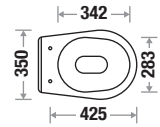

Bolt 460F

Size : L 480 | W 350 | H 365 mm

Seat Cover : Slow Motion PP

Features

Available Color

Novus 458

Size : L 535 | W 365 | H 370 mm

Seat Cover : Slow Motion PP

Features

Available Color

Cub 425

Size : L 480 | W 340 | H 360 mm

Seat Cover : Slow Motion PP

Features

Available Color