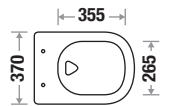

Storm 429 B

Size : L 540 | W 370 | H 340 mm

Flushing Type : Tornado

Seat Cover : UF (White Color) | PP (Rest Color)

Available Color ☐

Peach Magenta   Sandalwood   Gunmetal Gray   Royal Gray   Royal Black

NEW

Storm 429 O

Size : L 540 | W 370 | H 340 mm

Flushing Type : Tornado

Seat Cover : UF (White Color) | PP (Rest Color)

Available Color ☐

Peach Magenta   Sandalwood   Gunmetal Gray   Royal Gray   Royal Black

Eddy 427 B

Size : L 490 | W 355 | H 335 mm

Flushing Type : Tornado

Seat Cover : UF

Available Color ☐