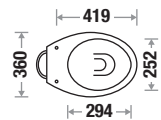

Universal Pan Full Set

Size : L 560 | W 460 | H 385 mm

P Trap Code : 417
(Universal Pan + Seat Cover)

Features

Available Color

Niegra Concealed

Size : L 530 | W 350 | H 415 mm

S Trap Code : 410

Features

Available Color

Concealed EWC

Size : L 555 | W 360 | H 405 mm

S Trap Code : 420

Features

Available Color