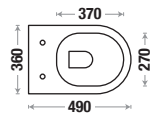

Eddy 427 O

Size : L 490 | W 355 | H 335 mm

Flushing Type : Tornado

Seat Cover : UF

Features

Available Color

Canton B121

Size : L 490 | W 360 | H 370 mm

Flushing Type : Rimless

Seat Cover : UF

Features

Available Color

Taurus B520

Size : L 515 | W 360 | H 360 mm

Flushing Type : Rimless

Seat Cover : UF

Features

Available Color