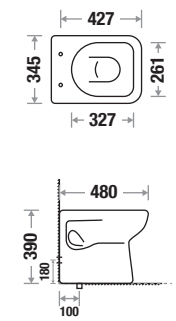

Liberty

Size : L 575 | W 355 | H 405 mm

S Trap Code : 461

P Trap Code : 462

Seat Cover : Slow Motion PP

Features

Available Color