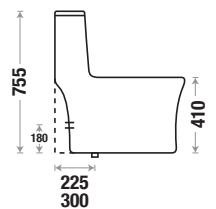

P Trap : 180 mm

Flushing Type : Double Vortex Wash Down

Seat Cover : UF

Features

Available Color

Typhoon 532

Size : L 670 | W 350 | H 750 mm

S Trap : 225 mm (9") | 300 mm (12")