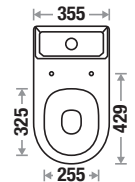

Jucar 520

Size : L 630 | W 340 | H 750 mm

S Trap : 225 mm (9")

P Trap : 180 mm

Flushing Type : Wash Down

Seat Cover : Slow Motion PP

Features

Available Color