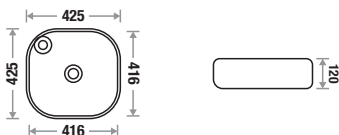

Size : L 425 | W 425 | H 120 mm

Available Color ☐

Features

Cabana 8017