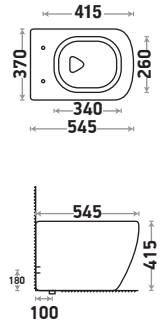

Typhoon

Size : L 545 | W 370 | H 415 mm

S Trap Code : 408 | P Trap Code : 409

Flushing Type : Tornado

Seat Cover : UF

Features

Available Color

Eddy

Size : L 550 | W 360 | H 400 mm

S Trap Code : 418 | P Trap Code : 419

Flushing Type : Tornado

Seat Cover : UF

Features

Available Color

Element

Size : L 475 | W 365 | H 400 mm

S Trap Code : 452 | P Trap Code : 453

Flushing Type : Rimless

Seat Cover : UF

Features

Available Color