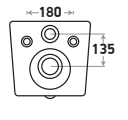

Features

NEW

B212 MBL - Matt Black

Size : L 515 | W 360 | H 355 mm

Installation : Blind

Flushing Type : Single Vortex Flushing

Seat Cover : UF

Features