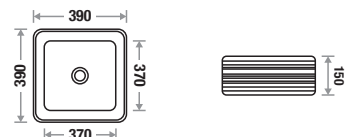

Size : L 390 | W 390 | H 150 mm

Available Color

Features