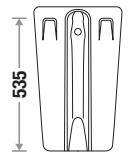

Available Color

Urinal

7004 Sensor Urinal

Size : L 290 | W 360 | H 690 mm

Fixing : Wall Mounted Outlet

Accessories Include :

1. Universal Urinal Bracket
2. Outlet Accessories
3. Sensor

Available Color