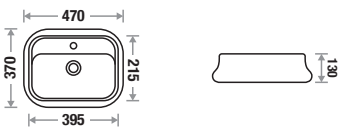

Size : L 470 | W 370 | H 130 mm

Available Color ☐

Features

Gabon 8019