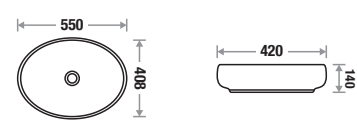

Artis 8004

Size : L 550 | W 420 | H 140 mm

Available Color 

Features 

Orbit 8005

Size : L 550 | W 420 | H 140 mm

Available Color 

Features 