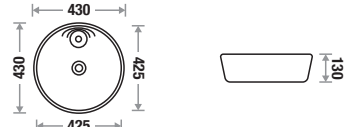

Size : L 430 | W 430 | H 130 mm

Available Color ☐

Features