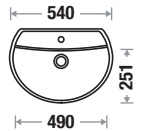

Avtaar WB 614 | PD 695

Size : L 510 | W 405 | H 895 mm

Fixing : Rag Bolt

Available Color ☐