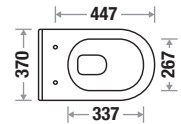

Argon Nxt 457 N

Size : L 545 | W 350 | H 380 mm

Flushing Type : Rimless

Seat Cover : Slow Motion PP

Available Color ☐

Peach Magenta Sandalwood Gunmetal Gray Royal Gray Royal Black

Jaguar 963 UF

Size : L 515 | W 370 | H 370 mm

Flushing Type : Rimless

Seat Cover : UF

Available Color ☐

Jaguar 963 PP

Size : L 515 | W 370 | H 370 mm

Flushing Type : Rimless

Seat Cover : Slow Motion PP

Available Color ☐ ☐

Peach Magenta Sandalwood Gunmetal Gray Royal Gray Royal Black