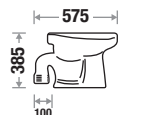

Size : L 575 | W 460 | H 385 mm

S Trap Code : 416

(Universal Pan + Seat Cover)

Features

Available Color

Universal Pan Full Set

Size : L 560 | W 460 | H 385 mm

P Trap Code : 417
(Universal Pan + Seat Cover)