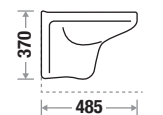

Royal Gray

Royal Black

STUART 459F

Size : L 485 | W 345 | H 370 mm

Seat Cover : Slow Motion PP

Features

Available Color

Bolt 460F