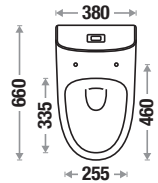

P Trap : 180 mm

Flushing Type : Single Vortex Wash Down

Seat Cover : UF

Features

Available Color

Taurus 537

Size : L 700 | W 350 | H 755 mm

S Trap : 225mm (9") | 300mm (12")