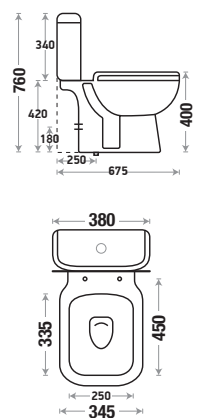

Two Pc WC Floor Mounted

EWC Jesper

Size : L 640 | W 375 | H 790 mm

Code : BL - 1012

Trap : S Trap Need Flexible Pan Connector to
Convert P Trap in S Trap
P Trap 180 mm

Flushing Type : Wash Down (Double Vortex)

Seat Cover : Slow Motion pp

Available Color

EWC Carnival

Size : L 685 | W 385 | H 840 mm

Code : S Trap 472 | P Trap 473 | Cistern 474

Trap : S Trap 250 mm | P Trap 180 mm

Flushing Type : Wash Down (Box Rim)

Seat Cover : Slow Motion PP

Available Color

Kimberly

Size : L 675 | W 380 | H 760 mm

Code : S Trap 476 | P Trap 475 | Cistern 477

Trap : S Trap 250 mm | P Trap 180 mm

Flushing Type : Wash Down (Box Rim)

Seat Cover : Slow Motion PP

Available Color