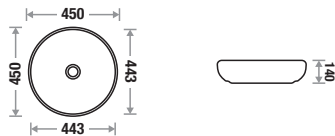

Art Basin

Lunar 8021

Size : L 450 | W 450 | H 140 mm

Available Color 

Features 

Basteln 3134

Size : L 360 | W 360 | H 120 mm

Available Color 