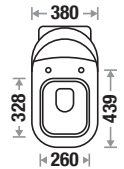

One Piece Closet

Flair

Size : L 670 | W 380 | H 850 mm

S Trap : 300mm (12")

Flushing Type : Wash Down

Seat Cover : Slow Motion

Features

Available Color

Kodiahq 519

Size : L 660 | W 370 | H 730 mm

S Trap : 300 mm (12") | 225 mm (9")

Flushing Type : Syphonic Tornado

Seat Cover : Slow Motion PP

Features

Available Color

Jesper 521

Size : L 660 | W 370 | H 745 mm

S Trap : 300 mm (12") | 225 mm (9")

Flushing Type : Syphonic Tornado

Seat Cover : Slow Motion PP

Features

Available Color