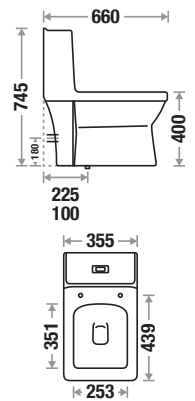

S Trap : 250 mm (10") | 225 mm (9")

P Trap : 180 mm

Flushing Type : Wash Down

Seat Cover : Slow Motion PP

Features

Available Color

Cisco 529

Size : L 730 | W 385 | H 780 mm
 S Trap : 250 mm (10") | 225 mm (9")
 P Trap : 180 mm
 Flushing Type : Wash Down
 Seat Cover : Slow Motion PP

Features

Available Color

Belton 526

Size : L 660 | W 355 | H 745 mm
 S Trap : 225mm (9") | 100mm (4")
 P Trap : 180 mm
 Flushing Type : Wash Down
 Seat Cover : Slow Motion PP

Features

Available Color

Kores 517

Size : L 645 | W 360 | H 725 mm
 S Trap : 225 mm (9") | 300mm (12")
 P Trap : 180 mm
 Flushing Type : Wash Down
 Seat Cover : Slow Motion PP

Features

Available Color

Lexa 524

Size : L 670 | W 365 | H 745 mm