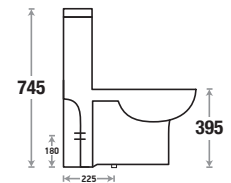

Lexa 524

Size : L 670 | W 365 | H 745 mm

S Trap : 300 mm (12") | 225 mm (9")

P Trap : 180 mm

Flushing Type : Wash Down

Seat Cover : Slow Motion PP

Features

Available Color

Active 544

Size : L 660 | W 355 | H 745 mm

S Trap : 225 mm (9")

P Trap : 180 mm

Flushing Type : Wash Down

Seat Cover : Slow Motion PP

Features

Available Color

Fabbio 539

Size : L 660 | W 375 | H 760 mm

S Trap : 225 mm (9")

P Trap : 180 mm

Flushing Type : Wash Down (Rimless)

Seat Cover : Slow Motion PP

Features

Available Color