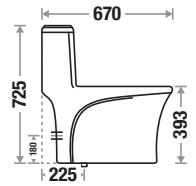

Jucar 520

Size : L 630 | W 340 | H 750 mm

S Trap : 225 mm (9")

P Trap : 180 mm

Flushing Type : Wash Down

Seat Cover : Slow Motion PP

Features

Available Color