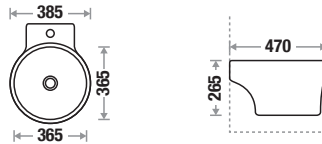

Features

Barrel 9057

Size : L 470 | W 385 | H 265 mm

Available Color

Features

Riva 9056

Size : L 450 | W 360 | H 400 mm

Available Color