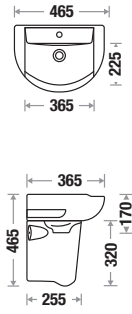

Available Color

Simas WB 670 | PD 671

Size : L 540 | W 390 | H 465 mm

Fixing : Rag Bolt

Available Color

Basin with Half Pedestal

Emery WB 200 | PD 671

Size : L 465 | W 365 | H 465 mm