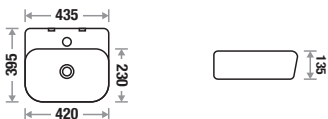

Bliss 222

Size : L 435 | W 395 | H 135 mm

Fixing : Rag Bolt

Available Color ☐

Features