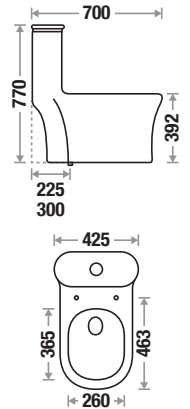

Features

Available Color

NEW

Aqualine 543

Size : L 715 | W 385 | H 775 mm

S Trap : 300mm (12") | 225mm (9")

P Trap : 180mm

Flushing Type : Single Vortex Wash Down

Seat Cover : UF

Features

Available Color