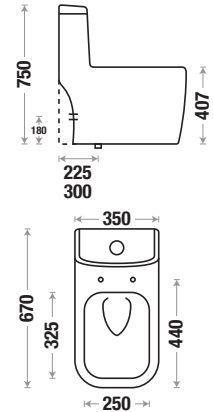

P Trap : 180 mm

Flushing Type : Double Vortex Wash Down

Seat Cover : UF (White Color) | PP (Rest Color)

Features

Available Color

Peach Magenta Sandalwood Gunmetal Gray Royal Gray Royal Black

Eddy 534

Size : L 680 | W 380 | H 760 mm