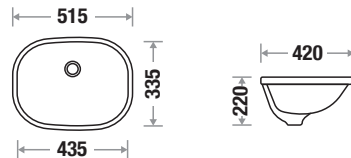

Rio 312

Size : L 460 | W 345 | H 220 mm

Fixing : Under Counter

Available Color ☐