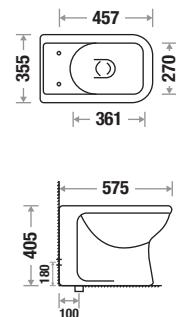

Available Color

Liberty

Size : L 575 | W 355 | H 405 mm

S Trap Code : 461

P Trap Code : 462

Seat Cover : Slow Motion PP

Features

Available Color