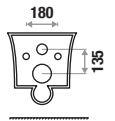

Arch B012

Size : L 520 | W 370 | H 360 mm

Flushing Type : Rimless

Seat Cover : UF

Features

Available Color

Regalia 439

Size : L 520 | W 360 | H 340 mm

Flushing Type : Rimless (Single Vortex)

Seat Cover : UF (White Color) | PP (Rest Color)

Features

Available Color

Peach Magenta   Sandalwood   Gunmetal Gray   Royal Gray   Royal Black

Cyclone 431

Size : L 510 | W 365 | H 350 mm

Flushing Type : Rimless (Single Vortex)

Seat Cover : UF

Features

Available Color