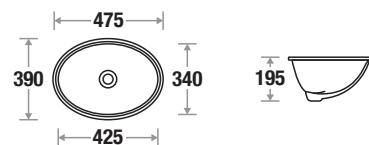

Cabinet & Counter Basin

Vista 313

Size : L 515 | W 385 | H 200 mm

Fixing : Under Counter

Available Color ☐

Cliper 310

Size : L 515 | W 420 | H 220 mm

Fixing : Under Counter

Available Color ☐

Rio 312

Size : L 460 | W 345 | H 220 mm

Fixing : Under Counter

Available Color ☐

Tulip 305

Size : L 570 | W 410 | H 220 mm

Fixing : Under Counter

Available Color ☐

Lily 302

Size : L 495 | W 410 | H 210 mm

Fixing : Under Counter

Available Color ☐

Daisy 303

Size : L 475 | W 390 | H 195 mm

Fixing : Under Counter

Available Color ☐