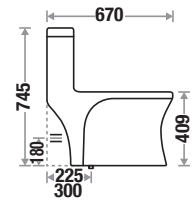

Lexa 524

Size : L 670 | W 365 | H 745 mm

S Trap : 300 mm (12") | 225 mm (9")

P Trap : 180 mm

Flushing Type : Wash Down

Seat Cover : Slow Motion PP

Features

Available Color

Active 544

Size : L 660 | W 355 | H 745 mm

S Trap : 225 mm (9")

P Trap : 180 mm

Flushing Type : Wash Down

Seat Cover : Slow Motion PP

Features

Available Color

Fabbio 539

Size : L 660 | W 375 | H 760 mm

S Trap : 225 mm (9")

P Trap : 180 mm

Flushing Type : Wash Down (Rimless)

Seat Cover : Slow Motion PP

Features

Available Color