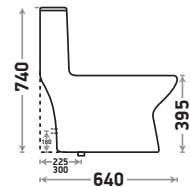

S Trap : 300 mm (12") | 225 mm (9")

P Trap : 180 mm

Flushing Type : Wash Down (Rimless)

Seat Cover : Slow Motion PP

Features

Available Color

Stella 533

Size : L 680 | W 390 | H 775 mm