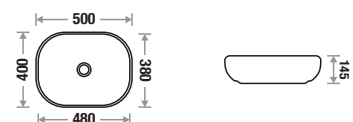

Size : L 505 | W 390 | H 135 mm

Available Color

Features 

Ana 9082

Size : L 500 | W 400 | H 145 mm

Available Color

Features 

Shifu 8031