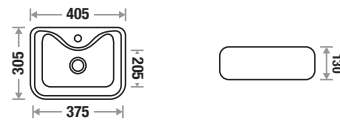

Size : L 405 | W 305 | H 130 mm

Available Color ☐

Features

Snowbell 8003