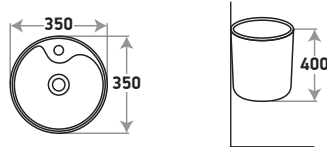

Matrix 8046

Size : L 530 | W 460 | H 375 mm

Available Color ☐

Features