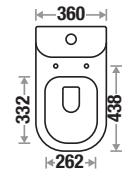

Duke

Size : L 710 | W 440 | H 760 mm

S Trap : 300mm (12")

Flushing Type : Wash Down

Seat Cover : Slow Motion

Features

Available Color