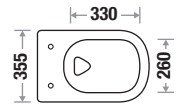

Eddy 427 O

Size : L 490 | W 355 | H 335 mm

Flushing Type : Tornado

Seat Cover : UF

Features

Available Color

Canton B121

Size : L 490 | W 360 | H 370 mm

Flushing Type : Rimless

Seat Cover : UF

Features

Available Color

Taurus B520

Size : L 515 | W 360 | H 360 mm

Flushing Type : Rimless

Seat Cover : UF

Features

Available Color