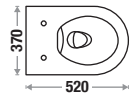

Single Vortex Flushing