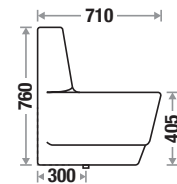

Slender 1010

Size : L 660 | W 370 | H 755 mm

S Trap : 300mm (12") | 225mm (9")

Flushing Type : Syphonic Tornado

Seat Cover : UF

Features

Available Color

Rumbbo 504

Size : L 660 | W 360 | H 740 mm

S Trap : 300mm (12") | 225mm (9")

Flushing Type : Syphonic

Seat Cover : Slow Motion PP

Features

Available Color

Duke

Size : L 710 | W 440 | H 760 mm

S Trap : 300mm (12")

Flushing Type : Wash Down

Seat Cover : Slow Motion

Features

Available Color