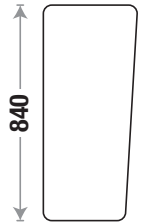

Features

Barrel 9057

Size : L 470 | W 385 | H 265 mm

Available Color

Features

Riva 9056

Size : L 450 | W 360 | H 400 mm

Available Color

Available Color

Features

One Pc Pedestal Basin

Cuadrado P3201

Size : L 460 | W 360 | H 840 mm

Available Color

Squirrelle P3214

Size : L 460 | W 380 | H 840 mm