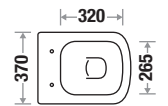

Blaze BL17

Size : L 485 | W 350 | H 335 mm

Flushing Type : Tornado

Seat Cover : UF

Features

Available Color

Element Nxt 438 B

Size : L 490 | W 370 | H 370 mm

Flushing Type : Rimless

Seat Cover : UF

Features

Available Color

Element Nxt 438 N

Size : L 490 | W 370 | H 370 mm

Flushing Type : Rimless

Seat Cover : UF

Features

Available Color