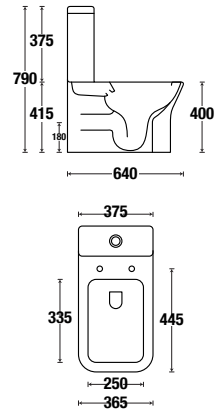

Aldus NXT

Size : L 645 | W 355 | H 710 mm

EWC Code : 445

Cistern Code : 446

Seat Cover : Slow Motion PP

Available Color

Camelia NXT

Size : L 630 | W 350 | H 695 mm

Trap : S Trap Need Flexible Pan Connector to
Convert P Trap in S Trap
P Trap 180 mm

Flushing Type : Wash Down (Double Vortex)

Seat Cover : Slow Motion pp

Available Color

EWC Carnival

Size : L 685 | W 385 | H 840 mm