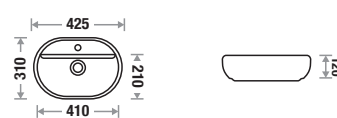

Features 

Gabon 8019

Size : L 425 | W 310 | H 120 mm

Available Color

Features 

Levi 8010

Size : L 430 | W 430 | H 130 mm

Available Color