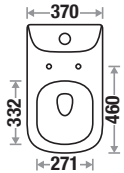

One Piece Closet

Flair

Size : L 670 | W 380 | H 850 mm

S Trap : 300mm (12")

Flushing Type : Wash Down

Seat Cover : Slow Motion

Features

Available Color

Kodiahq 519

Size : L 660 | W 370 | H 730 mm

S Trap : 300 mm (12") | 225 mm (9")

Flushing Type : Syphonic Tornado

Seat Cover : Slow Motion PP

Features

Available Color

Jesper 521

Size : L 660 | W 370 | H 745 mm

S Trap : 300 mm (12") | 225 mm (9")

Flushing Type : Syphonic Tornado

Seat Cover : Slow Motion PP

Features

Available Color