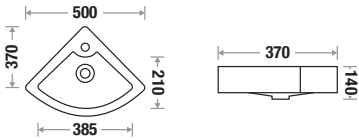

Wall Hung Basin

Trigo 203

Size : L 500 | W 370 | H 140 mm

Fixing : Rag Bolt or 6" Bracket

Available Color