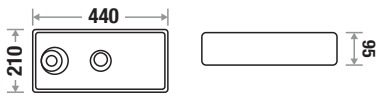

Box 8016

Size : L 365 | W 235 | H 120 mm

Available Color

Features 

Poco 8032

Size : L 440 | W 210 | H 95 mm

Available Color

Features 