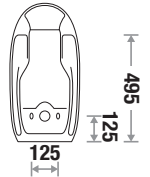

Jade Urinal 127

Size : L 295 | W 350 | H 655 mm

Fixing : Wall Mounted Outlet

Accessories Include :

1. Universal Urinal Bracket
2. Outlet Accessories