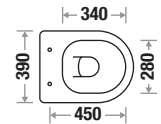

Avior BL 15 B

Size : L 485 | W 360 | H 360 mm

Flushing Type : Rimless

Seat Cover : UF

Features

Available Color

Edge BL 16 B

Size : L 520 | W 360 | H 375 mm

Flushing Type : Rimless

Seat Cover : UF

Features

Available Color

Silo Nxt 454

Size : L 500 | W 390 | H 360 mm

Flushing Type : Rimless

Seat Cover : UF (White Color) | PP (Rest Color)

Features

Available Color