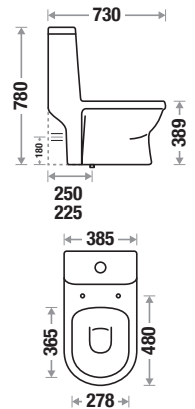

Belton 526

Size : L 660 | W 355 | H 745 mm
S Trap : 225mm (9") | 100mm (4")
P Trap : 180 mm
Flushing Type : Wash Down
Seat Cover : Slow Motion PP

Features

Available Color