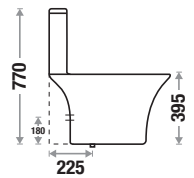

P Trap : 180 mm

Flushing Type : Single Vortex Wash Down

Seat Cover : UF

Features

Available Color

Taurus 537

Size : L 700 | W 350 | H 755 mm

S Trap : 225mm (9") | 300mm (12")