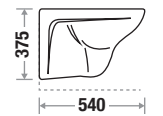

SQUIRO NXT 455 N

Size : L 500 | W 350 | H 345 mm

Flushing Type : Rimless

Seat Cover : Slow Motion PP

Features

Available Color

ENIGMATIC 424

Size : L 540 | W 350 | H 375 mm

Flushing Type : Rimless

Seat Cover : Slow Motion PP

Features

Available Color

Peach Magenta

Sandalwood

Gunmetal Gray

Royal Gray

Royal Black

STUART 459F

Size : L 485 | W 345 | H 370 mm

Seat Cover : Slow Motion PP

Features

Available Color