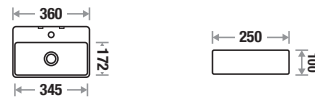

Brio 8015

Size : L 360 | W 250 | H 100 mm

Fixing : Rag Bolt

Available Color

Features