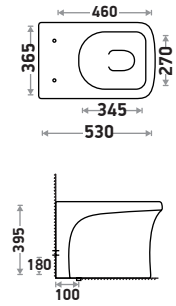

Milano

Size : L 480 | W 345 | H 390 mm

S Trap Code : 450

P Trap Code : 449

Seat Cover : Slow Motion PP

Features

Available Color