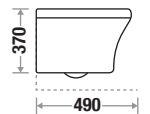

Blaze BL17

Size : L 485 | W 350 | H 335 mm

Flushing Type : Tornado

Seat Cover : UF

Features

Available Color

Element Nxt 438 B

Size : L 490 | W 370 | H 370 mm

Flushing Type : Rimless

Seat Cover : UF

Features

Available Color

Element Nxt 438 N

Size : L 490 | W 370 | H 370 mm

Flushing Type : Rimless

Seat Cover : UF

Features

Available Color