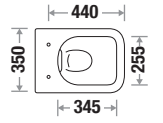

Peach Magenta Sandalwood Gunmetal Gray Royal Gray Royal Black

SQUIRO NXT 455 N

Size : L 500 | W 350 | H 345 mm

Flushing Type : Rimless

Seat Cover : Slow Motion PP

Features

Available Color

ENIGMATIC 424