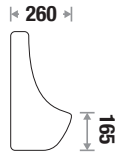

Junior Omega 126

Size : L 260 | W 340 | H 500 mm

Fixing : Universal Urinal Bracket

Accessories Include :

1. Universal Urinal Bracket

Available Color

Ladies Urinal 113

Size : L 480 | W 365 | H 110 mm

Available Color

Bristol Urinal Partition 118

Size : L 410 | W 105 | H 820 mm
(Fixing Accessories Include)

Available Color

UWC - 01

Urinal Waste Coupling
Full Thread - 3" (Brass)

For MRP Check
Bath Fitting Catalogue

US - 002

Urinal Spreader (Brass)

For MRP Check
Bath Fitting Catalogue

US - 003

Urinal Spreader (Brass)

For MRP Check
Bath Fitting Catalogue