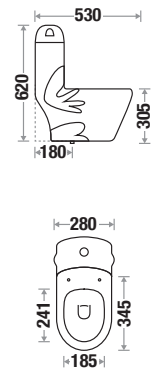

Size : L 530 | W 315 | H 550 mm
 S Trap : 180 mm
 Flushing Type : Wash Down
 Seat Cover : Slow Motion PP

Dora 207 White

Size : L 360 | W 360 | H 140 mm

Penguin 301 White

Size : L 240 | W 290 | H 400 mm

Froggy 1003

Size : L 530 | W 280 | H 620 mm
 S Trap 180mm
 Flushing Type : Wash Down
 Seat Cover : Slow Motion PP

Donald 1002

Size : L 540 | W 280 | H 590 mm
S Trap : 180 mm
Flushing Type : Wash Down
Seat Cover : Slow Motion PP