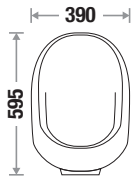

Corner Urinal Java 134

Size : L 380 | W 350 | H 580 mm

Fixing : Universal Urinal Bracket

Accessories Include :

1. Universal Urinal Bracket
2. Urinal Spreader (Brass)

Available Color

Halfstall NXT 132

Size : L 380 | W 390 | H 595 mm