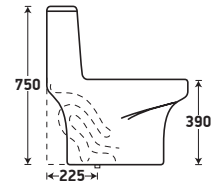

Size : L 665 | W 370 | H 750 mm

S Trap : 225 mm (9")

Flushing Type : Syphonic Tornado

Seat Cover : Slow Motion PP

Features

Available Color

Jordon 531

Size : L 640 | W 355 | H 740 mm