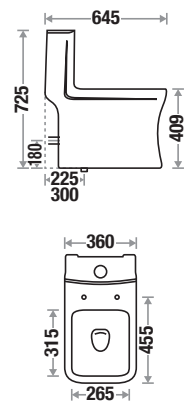

S Trap : 250 mm (10") | 225 mm (9")

P Trap : 180 mm

Flushing Type : Wash Down

Seat Cover : Slow Motion PP

Features

Available Color

Cisco 529

Size : L 730 | W 385 | H 780 mm
 S Trap : 250 mm (10") | 225 mm (9")
 P Trap : 180 mm
 Flushing Type : Wash Down
 Seat Cover : Slow Motion PP

Features

Available Color

Belton 526

Size : L 660 | W 355 | H 745 mm
 S Trap : 225mm (9") | 100mm (4")
 P Trap : 180 mm
 Flushing Type : Wash Down
 Seat Cover : Slow Motion PP

Features

Available Color

Kores 517

Size : L 645 | W 360 | H 725 mm
 S Trap : 225 mm (9") | 300mm (12")
 P Trap : 180 mm
 Flushing Type : Wash Down
 Seat Cover : Slow Motion PP

Features

Available Color

Lexa 524

Size : L 670 | W 365 | H 745 mm