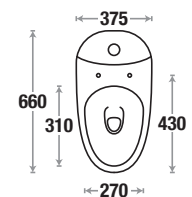

Seat Cover : Slow Motion PP

Features

Available Color

Convex 516

Size : L 670 | W 355 | H 725 mm

S Trap : 225 mm (9")

P Trap : 180 mm

Flushing Type : Wash Down