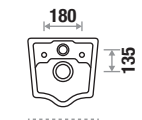

Peach Magenta

Sandalwood

Gunmetal Gray

Royal Gray

Royal Black