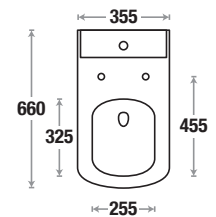

Lexa 524

Size : L 670 | W 365 | H 745 mm

S Trap : 300 mm (12") | 225 mm (9")

P Trap : 180 mm

Flushing Type : Wash Down

Seat Cover : Slow Motion PP

Features

Available Color

Active 544

Size : L 660 | W 355 | H 745 mm

S Trap : 225 mm (9")

P Trap : 180 mm

Flushing Type : Wash Down

Seat Cover : Slow Motion PP

Features

Available Color

Fabbio 539

Size : L 660 | W 375 | H 760 mm

S Trap : 225 mm (9")

P Trap : 180 mm

Flushing Type : Wash Down (Rimless)

Seat Cover : Slow Motion PP

Features

Available Color