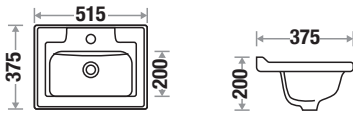

CB 600

Size : L 615 | W 475 | H 220 mm

Fixing : Cabinet or Counter Top

Available Color ☐