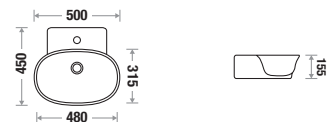

Cuboid 8001

Size : L 505 | W 420 | H 130 mm

Fixing : Table Top | Wall Hung

Available Color ☐

Features