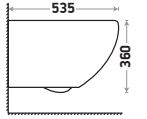

NEW

B025 MBL - Matt Black

Size : L 535 | W 360 | H 360 mm

Installation : Blind

Flushing Type : Single Vortex Flushing

Seat Cover : UF

Features

NEW

B212 MBL - Matt Black

Size : L 515 | W 360 | H 355 mm

Installation : Blind

Flushing Type : Single Vortex Flushing

Seat Cover : UF

Features