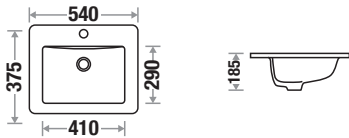

Available Color

Cabinet & Counter Basin

FWB 905

Size : L 525 | W 375 | H 190 mm

Fixing : Cabinet or Counter Top

Available Color

FWB 906A

Size : L 620 | W 470 | H 175 mm