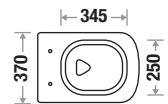

Peach Magenta

Sandalwood

Gunmetal Gray

Royal Gray

Royal Black