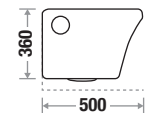

Avior BL 15 B

Size : L 485 | W 360 | H 360 mm

Flushing Type : Rimless

Seat Cover : UF

Features

Available Color

Edge BL 16 B

Size : L 520 | W 360 | H 375 mm

Flushing Type : Rimless

Seat Cover : UF

Features

Available Color

Silo Nxt 454

Size : L 500 | W 390 | H 360 mm

Flushing Type : Rimless

Seat Cover : UF (White Color) | PP (Rest Color)

Features

Available Color