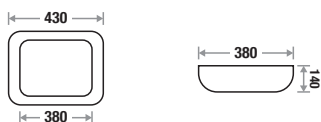

Bitlis 1785

Size : L 430 | W 380 | H 140 mm

Available With Drainer Cover

Available Color ☐

Features