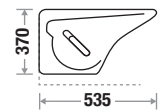

Bolt 460F

Size : L 480 | W 350 | H 365 mm

Seat Cover : Slow Motion PP

Features

Available Color

Novus 458

Size : L 535 | W 365 | H 370 mm

Seat Cover : Slow Motion PP

Features

Available Color

Cub 425

Size : L 480 | W 340 | H 360 mm

Seat Cover : Slow Motion PP

Features

Available Color