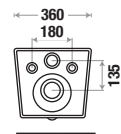

Eddy 427 O

Size : L 490 | W 355 | H 335 mm

Flushing Type : Tornado

Seat Cover : UF

Features

Available Color

Canton B121

Size : L 490 | W 360 | H 370 mm

Flushing Type : Rimless

Seat Cover : UF

Features

Available Color

Taurus B520

Size : L 515 | W 360 | H 360 mm

Flushing Type : Rimless

Seat Cover : UF

Features

Available Color