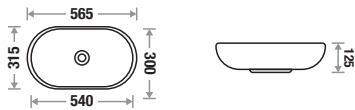

Available Color

Features 

Art Basin

Tiffany 9078

Size : L 565 | W 315 | H 125 mm

Available Color

Features 

Mario 9080