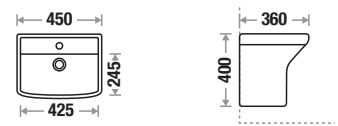

Viva 9055

Size : L 450 | W 360 | H 380 mm

Available Color ☐

Features