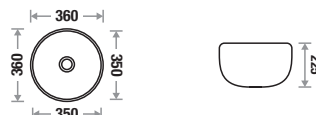

Available Color

Features

Scoop 8013

Size : L 360 | W 360 | H 225 mm

Available Color

Features

Pentagone 9085

Size : L 400 | W 400 | H 140 mm