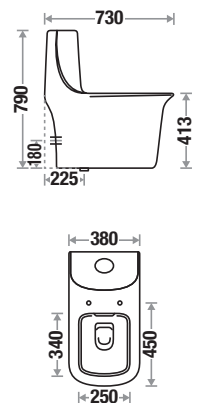

One Piece Closet

Formosa 8852

Size : L 700 | W 365 | H 770 mm

S Trap : 300mm (12") | 225mm (9")

Flushing Type : 4D Syphonic Tornado

Seat Cover : UF (White Color) | PP (Rest Color)

Features

Available Color

NEW

Aqualine 543

Size : L 715 | W 385 | H 775 mm

S Trap : 300mm (12") | 225mm (9")

P Trap : 180mm

Flushing Type : Single Vortex Wash Down

Seat Cover : UF

Features

Available Color

Regalia 512

Size : L 730 | W 380 | H 790 mm

S Trap : 225 mm (9") | P Trap : 180 mm

Flushing Type : Wash Down

Seat Cover : UF

Features

Available Color