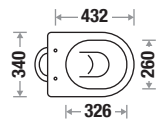

Dove

Size : L 550 | W 340 | H 415 mm

S Trap Code : 440

P Trap Code : 441

Seat Cover : Slow Motion PP

Features

Available Color

Universal Pan Full Set