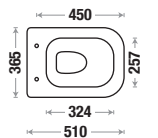

Arch B012

Size : L 520 | W 370 | H 360 mm

Flushing Type : Rimless

Seat Cover : UF

Features

Available Color

Regalia 439

Size : L 520 | W 360 | H 340 mm

Flushing Type : Rimless (Single Vortex)

Seat Cover : UF (White Color) | PP (Rest Color)

Features

Available Color

Peach Magenta   Sandalwood   Gunmetal Gray   Royal Gray   Royal Black

Cyclone 431

Size : L 510 | W 365 | H 350 mm

Flushing Type : Rimless (Single Vortex)

Seat Cover : UF

Features

Available Color