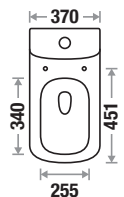

One Piece Closet

Flair

Size : L 670 | W 380 | H 850 mm

S Trap : 300mm (12")

Flushing Type : Wash Down

Seat Cover : Slow Motion

Features

Available Color

Kodiahq 519

Size : L 660 | W 370 | H 730 mm

S Trap : 300 mm (12") | 225 mm (9")

Flushing Type : Syphonic Tornado

Seat Cover : Slow Motion PP

Features

Available Color

Jesper 521

Size : L 660 | W 370 | H 745 mm

S Trap : 300 mm (12") | 225 mm (9")

Flushing Type : Syphonic Tornado

Seat Cover : Slow Motion PP

Features

Available Color