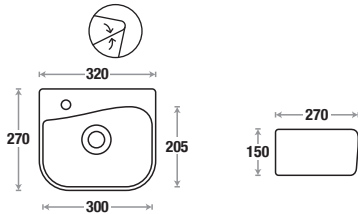

Size : L 320 | W 270 | H 150 mm

Fixing : Table Top | Wall Hung

Available Color ☐

Features

Pluto 229