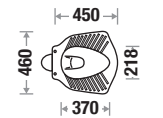

Size : L 575 | W 460 | H 385 mm

S Trap Code : 416

(Universal Pan + Seat Cover)

Features

Available Color

Universal Pan Full Set

Size : L 560 | W 460 | H 385 mm

P Trap Code : 417
(Universal Pan + Seat Cover)