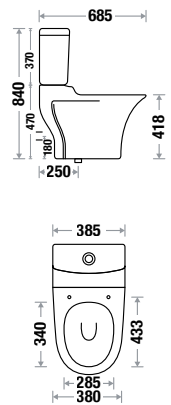

Kimberly

Size : L 675 | W 380 | H 760 mm

Code : S Trap 476 | P Trap 475 | Cistern 477

Trap : S Trap 250 mm | P Trap 180 mm

Flushing Type : Wash Down (Box Rim)

Seat Cover : Slow Motion PP

Available Color