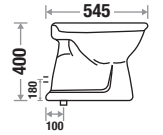

WC Floor Mounted

Amazon

Size : L 545 | W 345 | H 400 mm

S Trap Code : 464

P Trap Code : 463

Seat Cover : Slow Motion PP

Features

Available Color