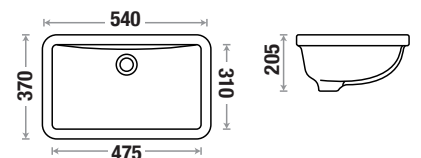

Cabinet & Counter Basin

Size : L 525 | W 375 | H 190 mm

Fixing : Cabinet or Counter Top

Available Color ☐

Size : L 620 | W 470 | H 175 mm

Fixing : Cabinet or Counter Top

Available Color ☐

Size : L 750 | W 460 | H 175 mm

Fixing : Cabinet or Counter Top

Available Color ☐

Size : L 810 | W 460 | H 175 mm

Fixing : Cabinet or Counter Top

Available Color ☐

Size : L 810 | W 460 | H 175 mm

Fixing : Cabinet or Counter Top

Available Color ☐

Size : L 540 | W 370 | H 205 mm

Fixing : Under Counter

Available Color ☐