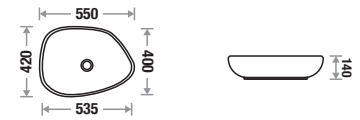

Size : L 550 | W 420 | H 140 mm

Available Color

Features

Orbit 8005