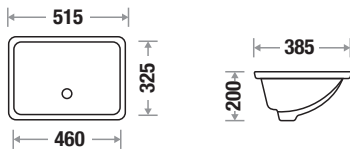

Cliper 310

Size : L 515 | W 420 | H 220 mm

Fixing : Under Counter

Available Color ☐