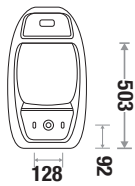

Urinal

7004 Sensor Urinal

Size : L 290 | W 360 | H 690 mm

Fixing : Wall Mounted Outlet

Accessories Include :

1. Universal Urinal Bracket
2. Outlet Accessories
3. Sensor

Available Color ☐

Corner Urinal Java 134

Size : L 380 | W 350 | H 580 mm

Fixing : Universal Urinal Bracket

Accessories Include :

1. Universal Urinal Bracket
2. Urinal Spreader (Brass)

Available Color ☐

Halfstall NXT 132

Size : L 380 | W 390 | H 595 mm

Fixing : Universal Urinal Bracket

Accessories Include :

1. Universal Urinal Bracket

Available Color ☐

Petal 128

Size : L 260 | W 310 | H 430 mm

Fixing : Universal Urinal Bracket

Accessories Include :

1. Universal Urinal Bracket

Available Color

Royal Black