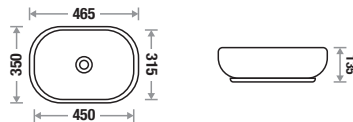

Features

Luigi 8030