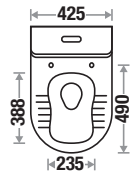

BL 7806

Size : L 660 | W 385 | H 495 mm

S Trap : 300mm (12")

Mounted : Floor

Seat Cover : ABS

Features

Available Color

BL 7810

S Trap : 300 mm (12")

Flushing Type : Syphonic Tornado

Seat Cover : Slow Motion

Features

Available Color

Blues 538

Size : L 660 | W 380 | H 770 mm

S Trap : 225 mm (9")