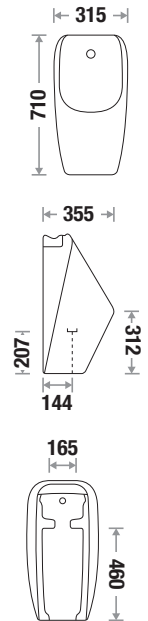

7035 Sensor Urinal

Size : L 355 | W 315 | H 710 mm

Fixing : Universal Urinal Bracket

Accessories Include :

1. Universal Urinal Bracket
2. Sensor

Available Color ☐