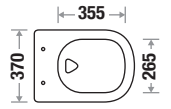

NEW

Storm 429 O

Size : L 540 | W 370 | H 340 mm

Flushing Type : Tornado

Seat Cover : UF (White Color) | PP (Rest Color)