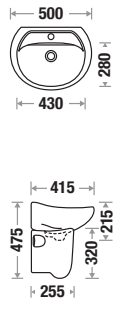

Canon WB 677 | PD 671

Size : L 500 | W 415 | H 475 mm

Fixing : Rag Bolt

Available Color ☐