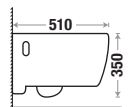

Available Color

Peach Magenta Sandalwood Gunmetal Gray Royal Gray Royal Black

Cyclone 431

Size : L 510 | W 365 | H 350 mm

Flushing Type : Rimless (Single Vortex)

Seat Cover : UF

Features

Available Color