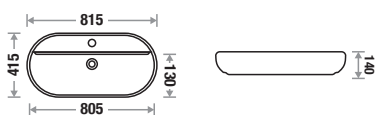

Size : L 815 | W 415 | H 140 mm

Available Color ☐

Features

Scoop 8013