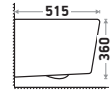

Features

B520MSP
Matt Sakura Pink