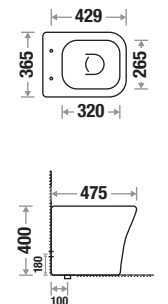

Seat Cover : UF

Features

Available Color

Lexa

Size : L 530 | W 365 | H 395 mm

S Trap Code : 485

P Trap Code : 486

Seat Cover : Slow Motion PP