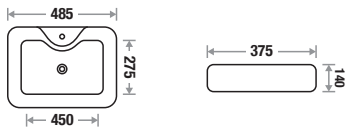

Features 

Art Basin

Mars 9089

Size : L 485 | W 375 | H 140 mm

Available Color

Features

Mercury 9088

Size : L 405 | W 305 | H 130 mm