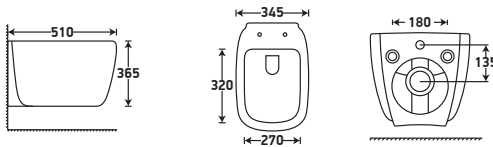

Marina B848

Size : L 520 | W 365 | H 350 mm

Ultra Thin Rim Wall Hung Toilet

Flushing Type : Rimless

Seat Cover : UF

Features

Available Color

Miami B849

Size : L 520 | W 365 | H 350 mm

Ultra Thin Rim Wall Hung Toilet

Flushing Type : Rimless

Seat Cover : UF

Features

Available Color

Matina B320

Size : L 510 | W 345 | H 365 mm

Flushing Type : Rimless (Single Vortex)

Seat Cover : UF

Features

Available Color