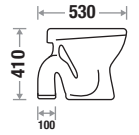

Size : L 555 | W 360 | H 405 mm

S Trap Code : 420

Features

Available Color

Classic S Trap

Size : L 530 | W 370 | H 410 mm

S Trap Code : 412

Features