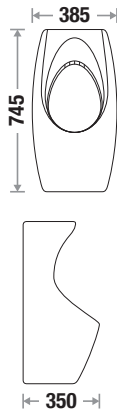

Urinal

Combo Urinal (Water Saver With Integrated Wash Basin) 130

Size : L 350 | W 385 | H 745 mm

Basin Size : L 320 | W 250 mm

Fixing : Universal Urinal Bracket

Accessories Include :

1. Universal Urinal Bracket
2. Brass Waste Coupling

Available Color ☐