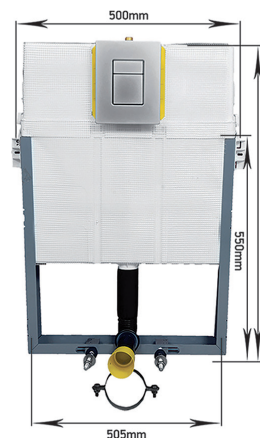

D1

D2

Aqua Concealed Cistern

- Sleek and Slim 90mm thickness.
- Designed for Indian water conditions.
- Power flush customized outlet bend.
- In-Built net binds perfectly with cement.
- High pressure inlet valve 10kg/cm2 as per BIS.
- Flush Options 8l/4l, 6l/3l.