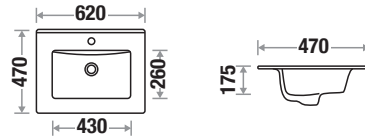

FWB 975A

Size : L 750 | W 460 | H 175 mm

Fixing : Cabinet or Counter Top

Available Color ☐