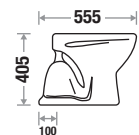

Universal Pan Full Set

Size : L 560 | W 460 | H 385 mm

P Trap Code : 417
(Universal Pan + Seat Cover)

Features

Available Color

Niegra Concealed

Size : L 530 | W 350 | H 415 mm

S Trap Code : 410

Features

Available Color

Concealed EWC

Size : L 555 | W 360 | H 405 mm

S Trap Code : 420

Features

Available Color