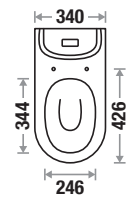

Jucar 520

Size : L 630 | W 340 | H 750 mm

S Trap : 225 mm (9")

P Trap : 180 mm

Flushing Type : Wash Down

Seat Cover : Slow Motion PP

Features

Available Color