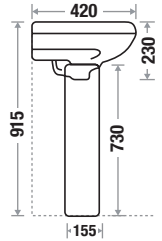

Size : L 520 | W 420 | H 875 mm

Fixing : Rag Bolt or 6" Bracket

Available Color

Basin with Full Pedestal

Classic WB 617 | PD 695

Size : L 560 | W 420 | H 915 mm

Fixing : Rag Bolt

Available Color