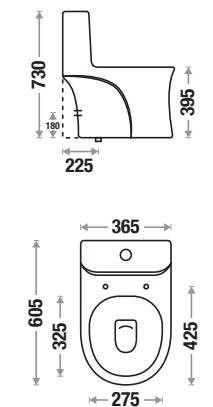

Typhoon 532

Size : L 670 | W 350 | H 750 mm

S Trap : 225 mm (9") | 300 mm (12")

P Trap : 180 mm

Flushing Type : Double Vortex Wash Down

Seat Cover : UF (White Color) | PP (Rest Color)

Features

Available Color

Peach Magenta Sandalwood Gunmetal Gray Royal Gray Royal Black

Eddy 534

Size : L 680 | W 380 | H 760 mm

S Trap : 225 mm (9") | 300 mm (12")

P Trap : 180 mm

Flushing Type : Double Vortex Wash Down

Seat Cover : UF

Features

Available Color

Indigo 535

Size : L 605 | W 365 | H 730 mm

S Trap : 225 mm (9") | P Trap : 180 mm

Flushing Type : Double Vortex Wash Down

Seat Cover : UF

Features

Available Color