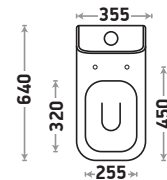

S Trap : 300 mm (12") | 225 mm (9")

P Trap : 180 mm

Flushing Type : Wash Down (Rimless)

Seat Cover : Slow Motion PP

Features

Available Color

Stella 533

Size : L 680 | W 390 | H 775 mm