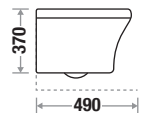

Blaze BL17

Size : L 485 | W 350 | H 335 mm

Flushing Type : Tornado

Seat Cover : UF

Features

Available Color

Element Nxt 438 B

Size : L 490 | W 370 | H 370 mm

Flushing Type : Rimless

Seat Cover : UF

Features

Available Color

Element Nxt 438 N

Size : L 490 | W 370 | H 370 mm

Flushing Type : Rimless

Seat Cover : UF

Features

Available Color