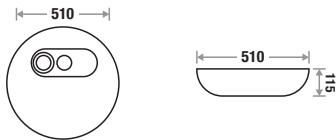

Art Basin

Kosta 357A

Size : L 510 | W 510 | H 115 mm

Available With Pop-Up Drainer

Glossy Matt

Available Color

Features

Cavak 357B