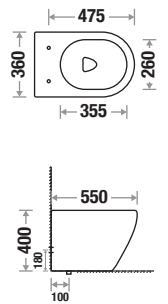

Typhoon

Size : L 545 | W 370 | H 415 mm

S Trap Code : 408 | P Trap Code : 409

Flushing Type : Tornado

Seat Cover : UF

Features

Available Color

Eddy

Size : L 550 | W 360 | H 400 mm

S Trap Code : 418 | P Trap Code : 419

Flushing Type : Tornado

Seat Cover : UF

Features

Available Color

Element

Size : L 475 | W 365 | H 400 mm

S Trap Code : 452 | P Trap Code : 453

Flushing Type : Rimless

Seat Cover : UF

Features

Available Color