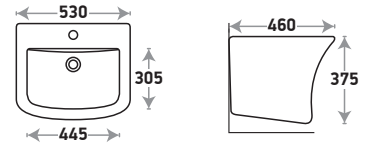

Orchid 436

Size : L 350 | W 350 | H 400 mm

Available Color

Features 

Matrix 8046

Size : L 530 | W 460 | H 375 mm

Available Color

Features 