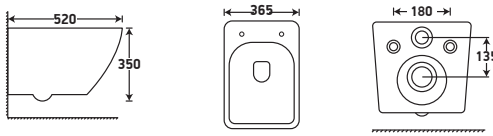

Size : L 520 | W 365 | H 350 mm

Ultra Thin Rim Wall Hung Toilet

Flushing Type : Rimless

Seat Cover : UF

Features        

Available Color 

Matina B320

Size : L 510 | W 345 | H 365 mm