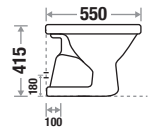

Dove

Size : L 550 | W 340 | H 415 mm

S Trap Code : 440

P Trap Code : 441

Seat Cover : Slow Motion PP

Features

Available Color

Universal Pan Full Set