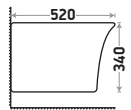

Arch B012

Size : L 520 | W 370 | H 360 mm

Flushing Type : Rimless

Seat Cover : UF

Features

Available Color

Regalia 439

Size : L 520 | W 360 | H 340 mm

Flushing Type : Rimless (Single Vortex)

Seat Cover : UF (White Color) | PP (Rest Color)

Features

Available Color

Peach Magenta   Sandalwood   Gunmetal Gray   Royal Gray   Royal Black

Cyclone 431

Size : L 510 | W 365 | H 350 mm

Flushing Type : Rimless (Single Vortex)

Seat Cover : UF

Features

Available Color