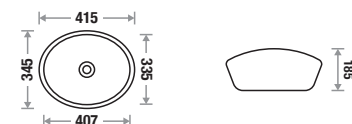

Size : L 385 | W 385 | H 140 mm

Available Color

Features

Voyager 7057

Size : L 415 | W 345 | H 185 mm

Available Color

Features

Boat 8006