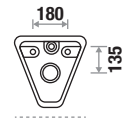

Bolt 460F

Size : L 480 | W 350 | H 365 mm

Seat Cover : Slow Motion PP

Features

Available Color

Novus 458

Size : L 535 | W 365 | H 370 mm

Seat Cover : Slow Motion PP

Features

Available Color

Cub 425

Size : L 480 | W 340 | H 360 mm

Seat Cover : Slow Motion PP

Features

Available Color