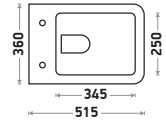

Features

B520MSP
Matt Sakura Pink