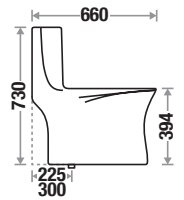

One Piece Closet

Flair

Size : L 670 | W 380 | H 850 mm

S Trap : 300mm (12")

Flushing Type : Wash Down

Seat Cover : Slow Motion

Features

Available Color

Kodiahq 519

Size : L 660 | W 370 | H 730 mm

S Trap : 300 mm (12") | 225 mm (9")

Flushing Type : Syphonic Tornado

Seat Cover : Slow Motion PP

Features

Available Color

Jesper 521

Size : L 660 | W 370 | H 745 mm

S Trap : 300 mm (12") | 225 mm (9")

Flushing Type : Syphonic Tornado

Seat Cover : Slow Motion PP

Features

Available Color