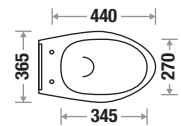

Bolt 460F

Size : L 480 | W 350 | H 365 mm

Seat Cover : Slow Motion PP

Features

Available Color

Novus 458

Size : L 535 | W 365 | H 370 mm

Seat Cover : Slow Motion PP

Features

Available Color

Cub 425

Size : L 480 | W 340 | H 360 mm

Seat Cover : Slow Motion PP

Features

Available Color