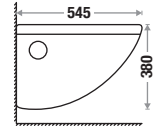

Argon Nxt 457 N

Size : L 545 | W 350 | H 380 mm

Flushing Type : Rimless

Seat Cover : Slow Motion PP

Available Color ☐

Peach Magenta Sandalwood Gunmetal Gray Royal Gray Royal Black

Jaguar 963 UF

Size : L 515 | W 370 | H 370 mm

Flushing Type : Rimless

Seat Cover : UF

Available Color ☐

Jaguar 963 PP

Size : L 515 | W 370 | H 370 mm

Flushing Type : Rimless

Seat Cover : Slow Motion PP

Available Color ☐ ☐

Peach Magenta Sandalwood Gunmetal Gray Royal Gray Royal Black