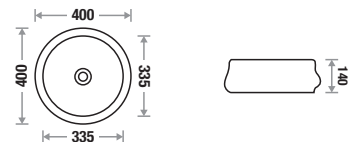

Size : L 400 | W 400 | H 140 mm

Available Color ☐

Features