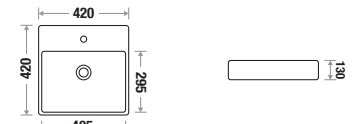

Use it as you like!

Art basins designed to complement your space - whether you prefer a stylish countertop installation or a sleek wall-mounted setup.