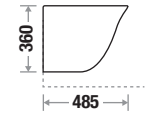

Features

Available Color

Avior BL 15 B

Size : L 485 | W 360 | H 360 mm

Flushing Type : Rimless

Seat Cover : UF

Features

Available Color

Edge BL 16 B

Size : L 520 | W 360 | H 375 mm

Flushing Type : Rimless

Seat Cover : UF

Features

Available Color

Silo Nxt 454

Size : L 500 | W 390 | H 360 mm