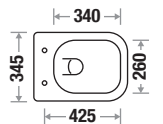

Royal Gray

Royal Black

STUART 459F

Size : L 485 | W 345 | H 370 mm

Seat Cover : Slow Motion PP

Features

Available Color

Bolt 460F