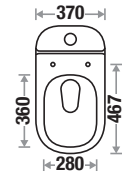

Slender 1010

Size : L 660 | W 370 | H 755 mm

S Trap : 300mm (12") | 225mm (9")

Flushing Type : Syphonic Tornado

Seat Cover : UF

Features

Available Color

Rumbbo 504

Size : L 660 | W 360 | H 740 mm

S Trap : 300mm (12") | 225mm (9")

Flushing Type : Syphonic

Seat Cover : Slow Motion PP

Features

Available Color

Duke

Size : L 710 | W 440 | H 760 mm

S Trap : 300mm (12")

Flushing Type : Wash Down

Seat Cover : Slow Motion

Features

Available Color