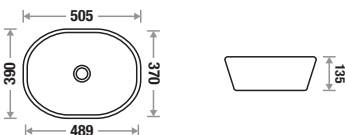

Size : L 505 | W 390 | H 135 mm

Available Color ☐

Features

Ana 9082