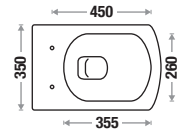

Argon Nxt 457 N

Size : L 545 | W 350 | H 380 mm

Flushing Type : Rimless

Seat Cover : Slow Motion PP

Available Color ☐

Peach Magenta Sandalwood Gunmetal Gray Royal Gray Royal Black

Jaguar 963 UF

Size : L 515 | W 370 | H 370 mm

Flushing Type : Rimless

Seat Cover : UF

Available Color ☐

Jaguar 963 PP

Size : L 515 | W 370 | H 370 mm

Flushing Type : Rimless

Seat Cover : Slow Motion PP

Available Color ☐ ☐

Peach Magenta Sandalwood Gunmetal Gray Royal Gray Royal Black