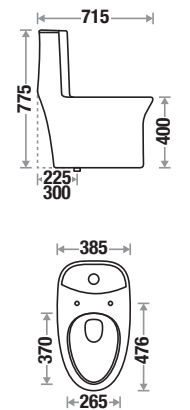

Regalia 512

Size : L 730 | W 380 | H 790 mm

S Trap : 225 mm (9") | P Trap : 180 mm

Flushing Type : Wash Down

Seat Cover : UF

Features

Available Color