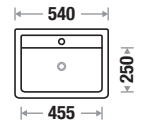

Arcade WB 624 | PD 625

Size : L 575 | W 440 | H 870 mm

Fixing : Rag Bolt

Available Color ☐ ☒