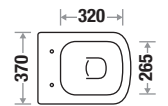

Blaze BL17

Size : L 485 | W 350 | H 335 mm

Flushing Type : Tornado

Seat Cover : UF

Features

Available Color

Element Nxt 438 B

Size : L 490 | W 370 | H 370 mm

Flushing Type : Rimless

Seat Cover : UF

Features

Available Color

Element Nxt 438 N

Size : L 490 | W 370 | H 370 mm

Flushing Type : Rimless

Seat Cover : UF

Features

Available Color