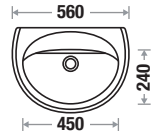

Size : L 520 | W 420 | H 875 mm

Fixing : Rag Bolt or 6" Bracket

Available Color

Basin with Full Pedestal

Classic WB 617 | PD 695

Size : L 560 | W 420 | H 915 mm

Fixing : Rag Bolt

Available Color