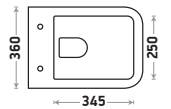

Features

NEW

B212 MBL - Matt Black

Size : L 515 | W 360 | H 355 mm

Installation : Blind

Flushing Type : Single Vortex Flushing

Seat Cover : UF

Features