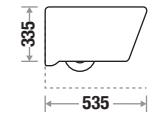

Peach Magenta

Sandalwood

Gunmetal Gray

Royal Gray

Royal Black