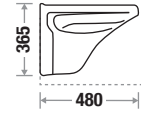

Bolt 460F

Size : L 480 | W 350 | H 365 mm

Seat Cover : Slow Motion PP

Features

Available Color

Novus 458

Size : L 535 | W 365 | H 370 mm

Seat Cover : Slow Motion PP

Features

Available Color

Cub 425

Size : L 480 | W 340 | H 360 mm

Seat Cover : Slow Motion PP

Features

Available Color