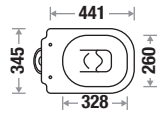

WC Floor Mounted

Amazon

Size : L 545 | W 345 | H 400 mm

S Trap Code : 464

P Trap Code : 463

Seat Cover : Slow Motion PP

Features

Available Color