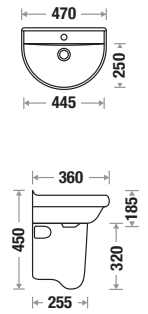

Eva WB 213 | PD 671

Size : L 470 | W 360 | H 450 mm

Fixing : Rag Bolt

Available Color ☐