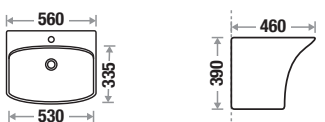

Liscio 8033