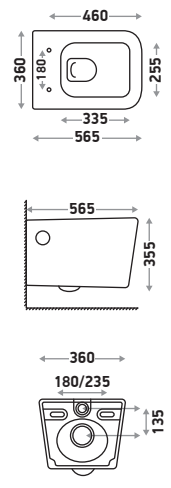

Edge BL 16 B

Size : L 520 | W 360 | H 375 mm

Flushing Type : Rimless

Seat Cover : UF

Features

Available Color

Silo Nxt 454

Size : L 500 | W 390 | H 360 mm

Features

Available Color

Arya 443 PP

Size : L 565 | W 360 | H 355 mm

Flushing Type : Box Rim

Seat Cover : Slow Motion PP

Features

Available Color