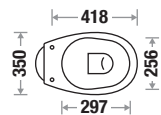

Features

Available Color

Niegra Concealed

Size : L 530 | W 350 | H 415 mm

S Trap Code : 410

Features

Available Color

Concealed EWC