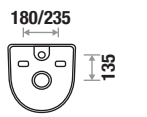

Royal Gray

Royal Black

STUART 459F

Size : L 485 | W 345 | H 370 mm

Seat Cover : Slow Motion PP

Features

Available Color

Bolt 460F