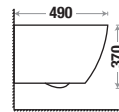

Eddy 427 O

Size : L 490 | W 355 | H 335 mm

Flushing Type : Tornado

Seat Cover : UF

Features

Available Color

Canton B121

Size : L 490 | W 360 | H 370 mm

Flushing Type : Rimless

Seat Cover : UF

Features

Available Color

Taurus B520

Size : L 515 | W 360 | H 360 mm

Flushing Type : Rimless

Seat Cover : UF

Features

Available Color