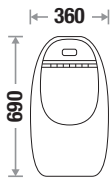

Urinal

7004 Sensor Urinal

Size : L 290 | W 360 | H 690 mm

Fixing : Wall Mounted Outlet

Accessories Include :

1. Universal Urinal Bracket
2. Outlet Accessories
3. Sensor

Available Color ☐

Corner Urinal Java 134

Size : L 380 | W 350 | H 580 mm

Fixing : Universal Urinal Bracket

Accessories Include :

1. Universal Urinal Bracket
2. Urinal Spreader (Brass)

Available Color ☐

Halfstall NXT 132

Size : L 380 | W 390 | H 595 mm

Fixing : Universal Urinal Bracket

Accessories Include :

1. Universal Urinal Bracket

Available Color ☐

Petal 128

Size : L 260 | W 310 | H 430 mm

Fixing : Universal Urinal Bracket

Accessories Include :

1. Universal Urinal Bracket

Available Color

Royal Black