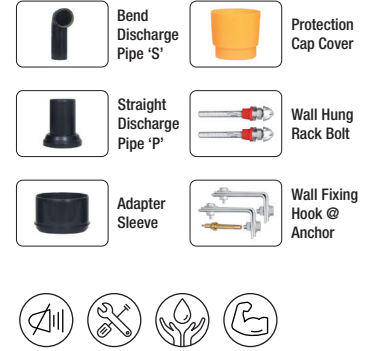

Accessories Included