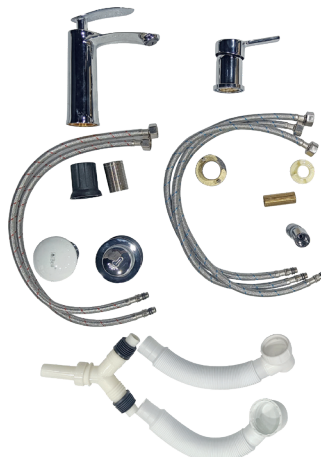

Size : L 470 | W 360 | H 780 mm

Features :

Foot Washer Diverter

360° Rotation

Accessories Include :

Basin with Full Pedestal

Kimberly WB 703 | PD 625

Size : L 610 | W 485 | H 875 mm