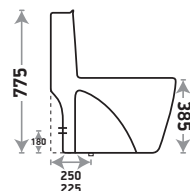

S Trap : 300 mm (12") | 225 mm (9")

P Trap : 180 mm

Flushing Type : Wash Down (Rimless)

Seat Cover : Slow Motion PP

Features

Available Color

Stella 533

Size : L 680 | W 390 | H 775 mm

S Trap : 250 mm (10") | 225 mm (9")

P Trap : 180 mm

Flushing Type : Wash Down

Seat Cover : Slow Motion PP

Features

Available Color

Cisco 529

Size : L 730 | W 385 | H 780 mm
 S Trap : 250 mm (10") | 225 mm (9")
 P Trap : 180 mm
 Flushing Type : Wash Down
 Seat Cover : Slow Motion PP

Features

Available Color

Belton 526

Size : L 660 | W 355 | H 745 mm
 S Trap : 225mm (9") | 100mm (4")
 P Trap : 180 mm
 Flushing Type : Wash Down
 Seat Cover : Slow Motion PP

Features

Available Color

Kores 517