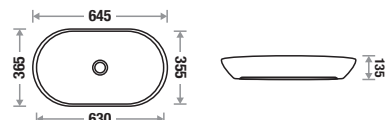

Norve 9081

Size : L 645 | W 365 | H 135 mm

Available Color ☐

Features