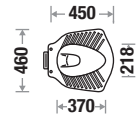

Available Color