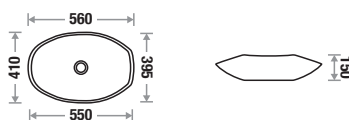

Available Color

Features 

Bleaf 8022

Size : L 560 | W 410 | H 150 mm

Available Color

Features 

Norve 9081

Size : L 645 | W 365 | H 135 mm