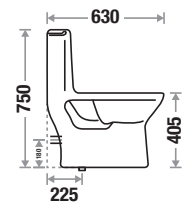

Jucar 520

Size : L 630 | W 340 | H 750 mm

S Trap : 225 mm (9")

P Trap : 180 mm

Flushing Type : Wash Down

Seat Cover : Slow Motion PP

Features

Available Color