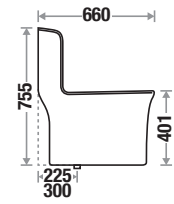

Available Color

Rumbbo 504

Size : L 660 | W 360 | H 740 mm

S Trap : 300mm (12") | 225mm (9")

Flushing Type : Syphonic

Seat Cover : Slow Motion PP

Features

Available Color