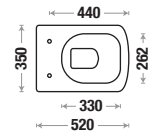

Magma 432

Size : L 520 | W 350 | H 370 mm

Flushing Type : Tornado

Seat Cover : UF

Features

Available Color

Typhoon 428 B

Size : L 535 | W 370 | H 335 mm