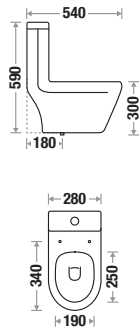

Size : L 530 | W 315 | H 550 mm
 S Trap : 180 mm
 Flushing Type : Wash Down
 Seat Cover : Slow Motion PP

Dora 207 White

Size : L 360 | W 360 | H 140 mm

Penguin 301 White

Size : L 240 | W 290 | H 400 mm

Froggy 1003

Size : L 530 | W 280 | H 620 mm
 S Trap 180mm
 Flushing Type : Wash Down
 Seat Cover : Slow Motion PP

Donald 1002

Size : L 540 | W 280 | H 590 mm
S Trap : 180 mm
Flushing Type : Wash Down
Seat Cover : Slow Motion PP