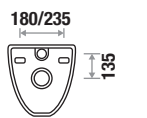

SQUIRO NXT 455 N

Size : L 500 | W 350 | H 345 mm

Flushing Type : Rimless

Seat Cover : Slow Motion PP

Features

Available Color

ENIGMATIC 424

Size : L 540 | W 350 | H 375 mm

Flushing Type : Rimless

Seat Cover : Slow Motion PP

Features

Available Color

Peach Magenta

Sandalwood

Gunmetal Gray

Royal Gray

Royal Black

STUART 459F

Size : L 485 | W 345 | H 370 mm

Seat Cover : Slow Motion PP

Features

Available Color