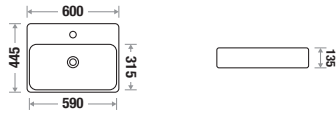

Bonito 8018

Size : L 590 | W 445 | H 135 mm

Fixing : Table Top | Wall Hung

Available Color ☐

Features