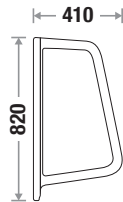

Bristol Urinal Partition 118

Size : L 410 | W 105 | H 820 mm
(Fixing Accessories Include)

Available Color