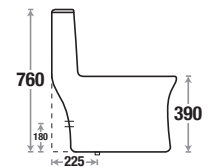

Lexa 524

Size : L 670 | W 365 | H 745 mm

S Trap : 300 mm (12") | 225 mm (9")

P Trap : 180 mm

Flushing Type : Wash Down

Seat Cover : Slow Motion PP

Features

Available Color

Active 544

Size : L 660 | W 355 | H 745 mm

S Trap : 225 mm (9")

P Trap : 180 mm

Flushing Type : Wash Down

Seat Cover : Slow Motion PP

Features

Available Color

Fabbio 539

Size : L 660 | W 375 | H 760 mm

S Trap : 225 mm (9")

P Trap : 180 mm

Flushing Type : Wash Down (Rimless)

Seat Cover : Slow Motion PP

Features

Available Color