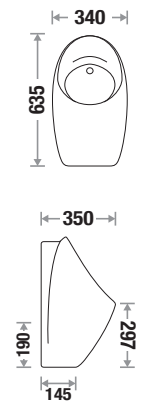

7032

Size : L 350 | W 340 | H 635 mm

Fixing : Universal Urinal Bracket

Accessories Include :

1. Universal Urinal Bracket
2. Urinal Spreader (Brass)

Available Color ☐