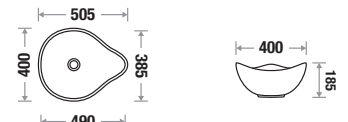

Vienna 8044

Size : L 515 | W 395 | H 150 mm

Available Color

Features

Colorado 8045

Size : L 505 | W 400 | H 185 mm

Available Color

Features