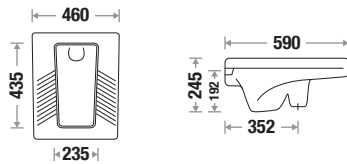

**Imperial Squatting Pan 23”
103 (Box Rim)**

Size : L 590 | W 460 | H 245 mm
Bulit - in S Trap - 352 mm

Available Color