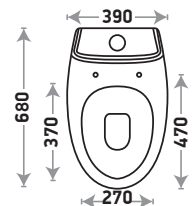

S Trap : 250 mm (10") | 225 mm (9")

P Trap : 180 mm

Flushing Type : Wash Down

Seat Cover : Slow Motion PP

Features

Available Color

Cisco 529

Size : L 730 | W 385 | H 780 mm
 S Trap : 250 mm (10") | 225 mm (9")
 P Trap : 180 mm
 Flushing Type : Wash Down
 Seat Cover : Slow Motion PP