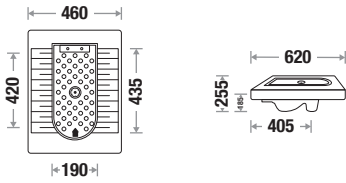

Trigo 203

Size : L 500 | W 370 | H 140 mm

Fixing : Rag Bolt or 6" Bracket

Available Color

**Luxury Pan 24”
102**

Size : L 620 | W 460 | H 255 mm
Bulit - in S Trap - 405 mm

Available Color

**Imperial Squatting Pan 23”
103 (Box Rim)**