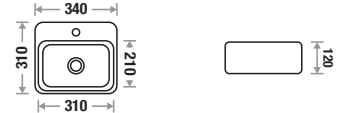

Cathy 220

Size : L 340 | W 310 | H 120 mm

Fixing : Rag Bolt

Available Color

Features