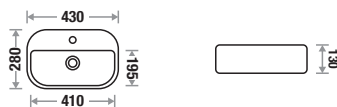

Junior Bliss 219

Size : L 430 | W 280 | H 130 mm

Fixing : Rag Bolt

Available Color ☐

Features