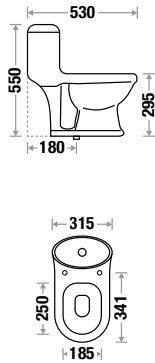

Kids Collection

Doraemon 1001 White

Size : L 530 | W 315 | H 550 mm
S Trap : 180 mm
Flushing Type : Wash Down
Seat Cover : Slow Motion PP