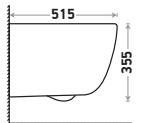

Features

NEW

B212 MBL - Matt Black

Size : L 515 | W 360 | H 355 mm

Installation : Blind

Flushing Type : Single Vortex Flushing

Seat Cover : UF

Features