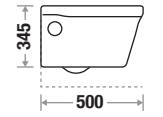

Peach Magenta Sandalwood Gunmetal Gray Royal Gray Royal Black

SQUIRO NXT 455 N

Size : L 500 | W 350 | H 345 mm

Flushing Type : Rimless

Seat Cover : Slow Motion PP

Features

Available Color

ENIGMATIC 424