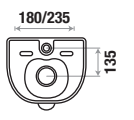

Arch B012

Size : L 520 | W 370 | H 360 mm

Flushing Type : Rimless

Seat Cover : UF

Features

Available Color

Regalia 439

Size : L 520 | W 360 | H 340 mm

Flushing Type : Rimless (Single Vortex)

Seat Cover : UF (White Color) | PP (Rest Color)

Features

Available Color

Peach Magenta   Sandalwood   Gunmetal Gray   Royal Gray   Royal Black

Cyclone 431

Size : L 510 | W 365 | H 350 mm

Flushing Type : Rimless (Single Vortex)

Seat Cover : UF

Features

Available Color