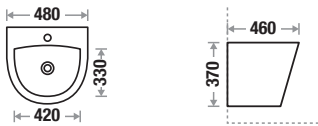

Barrel 9057

Size : L 470 | W 385 | H 265 mm

Available Color ☐

Features