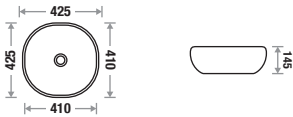

Size : L 310 | W 310 | H 135 mm

Available Color

Features 

Angel 9083

Size : L 425 | W 425 | H 145 mm

Available Color

Features

Laura 9047