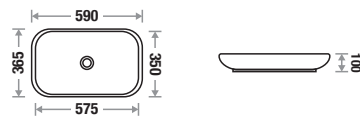

Capsule 8043

Size : L 510 | W 370 | H 135 mm

Available Color 

Features 

Slab 8026

Size : L 590 | W 365 | H 100 mm

Available Color 

Features 