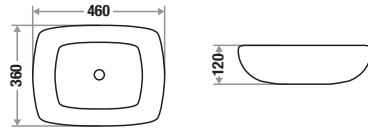

Size : L 460 | W 360 | H 120 mm

Available Color ☐

Features

Tavolo A422B