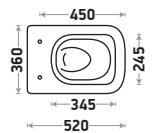

Arch B012

Size : L 520 | W 370 | H 360 mm

Flushing Type : Rimless

Seat Cover : UF

Features

Available Color

Regalia 439

Size : L 520 | W 360 | H 340 mm

Flushing Type : Rimless (Single Vortex)

Seat Cover : UF (White Color) | PP (Rest Color)

Features

Available Color

Peach Magenta   Sandalwood   Gunmetal Gray   Royal Gray   Royal Black

Cyclone 431

Size : L 510 | W 365 | H 350 mm

Flushing Type : Rimless (Single Vortex)

Seat Cover : UF

Features

Available Color