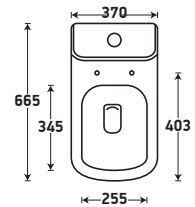

Size : L 665 | W 370 | H 750 mm

S Trap : 225 mm (9")

Flushing Type : Syphonic Tornado

Seat Cover : Slow Motion PP

Features

Available Color

Jordon 531

Size : L 640 | W 355 | H 740 mm