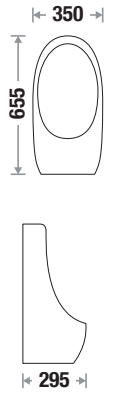

Jade Urinal 127

Size : L 295 | W 350 | H 655 mm

Fixing : Wall Mounted Outlet

Accessories Include :

1. Universal Urinal Bracket
2. Outlet Accessories