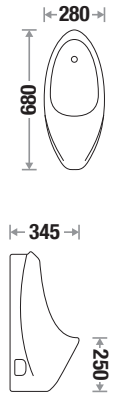

7055

Size : L 345 | W 280 | H 680 mm

Fixing : Wall Mounted Outlet

Accessories Include :

1. Universal Urinal Bracket
2. Outlet Accessories
3. Urinal Spreader (Brass)

Available Color ☐